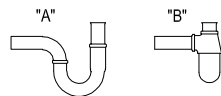

TECHNICAL DRAWINGS

536151