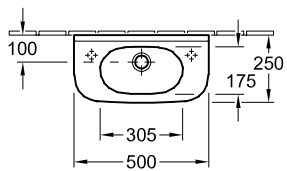

TECHNICAL DRAWINGS

536151