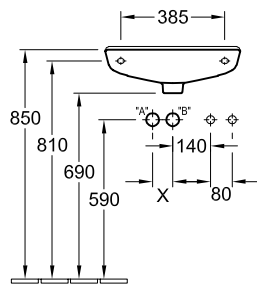

TECHNICAL DRAWINGS

536151