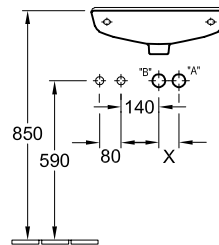

TECHNICAL DRAWINGS

536151