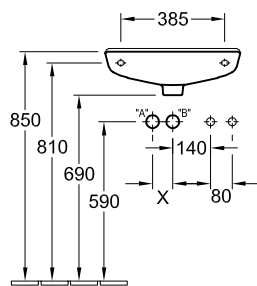

TECHNICAL DRAWINGS

536153