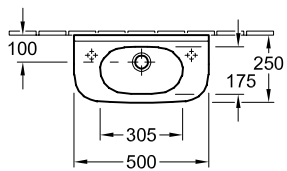

TECHNICAL DRAWINGS

536153