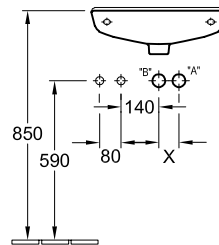

TECHNICAL DRAWINGS

536153