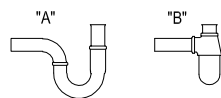

TECHNICAL DRAWINGS

536153