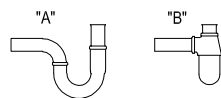

TECHNICAL DRAWINGS

536154