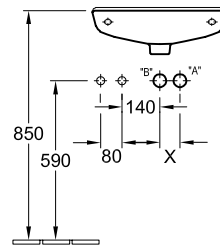

TECHNICAL DRAWINGS

536154