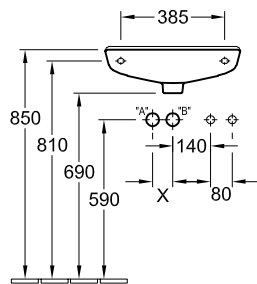

TECHNICAL DRAWINGS

536154