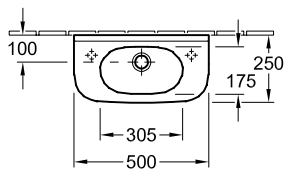

TECHNICAL DRAWINGS

536154