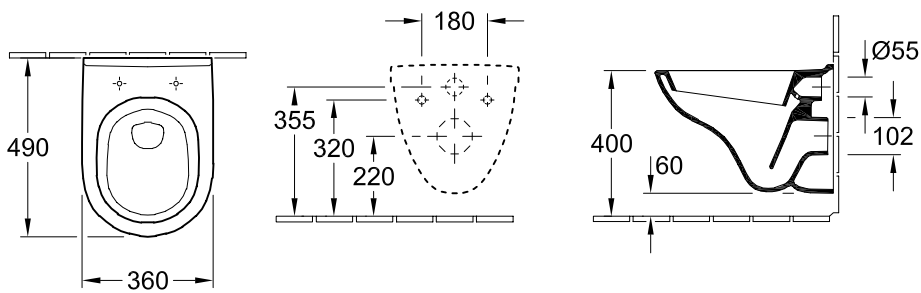

WC COMBI-PACK O.NOVO

PRODUCT INFORMATION

1 . POSITION

Model	5688H1
Collection	O.novo
PROJECTS	 START
Weight	17,4 kg
description	Individual packaging materials composed of: Washdown WC compact 5688 10 XX, WC-seat with QuickRelease and SoftClosing hinges 9M38 S1 01
Flush volume	3 / 4,5 l
Installation	wall-mounted
Outlet	horizontal outlet
Leed	4
Specification texts	O.novo; WC Complete; wall-mounted; Flush volume: 3 / 4,5 l; Leed: 4; horizontal outlet; Individual packaging materials

COLOURS

White Alpin	5688H101	4051202219512
White Alpin CeramicPlus	5688H1R1	4051202219529

TECHNICAL DRAWINGS

5688H1

TECHNICAL DRAWINGS

5688H1