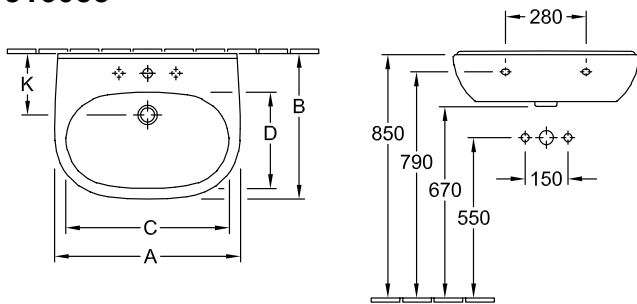

WASHBASIN O.NOVO

PRODUCT INFORMATION

1 . POSITION

Model	516055
Collection	O.novo
PROJECTS	 START
Width	550 mm
Depth	450 mm
Weight	14,73 kg
description	Sanitary porcelain Also available in CeramicPlus fastening with 2 screws M10x120 mm
Tap fitting / Tap hole remark	suitable for 3-hole tap fittings, central tap hole punched out
Overflow remark	with overflow
material	Sanitary porcelain
Specification texts	O.novo; Washbasin; Sanitary porcelain; Size: 550 x 450 mm; Oval; suitable for 3-hole tap fittings, central tap hole punched out; with overflow; fastening with 2 screws M10x120 mm

COLOURS

White Alpin	51605501	4051202008338
White Alpin CeramicPlus	516055R1	4051202008321
White Alpin AntiBac	516055T1	4051202468682

TECHNICAL DRAWINGS

516055

TECHNICAL DRAWINGS

516055

	A	B	C	D
5160 55	550	450	475	280
5160 60	600	490	525	315
5160 65	650	510	565	330