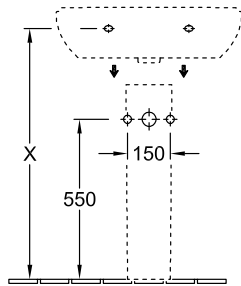

WASHBASIN O.NOVO

PRODUCT INFORMATION

1 . POSITION

Model	516055
Collection	O.novo
PROJECTS	 START
Width	550 mm
Depth	450 mm
Weight	14,73 kg
description	Sanitary porcelain Also available in CeramicPlus fastening with 2 screws M10x120 mm
Tap fitting / Tap hole remark	suitable for 3-hole tap fittings, central tap hole punched out
Overflow remark	with overflow
material	Sanitary porcelain
Specification texts	O.novo; Washbasin; Sanitary porcelain; Size: 550 x 450 mm; Oval; suitable for 3-hole tap fittings, central tap hole punched out; with overflow; fastening with 2 screws M10x120 mm

COLOURS

White Alpin	51605501	4051202008338
White Alpin CeramicPlus	516055R1	4051202008321
White Alpin AntiBac	516055T1	4051202468682

TECHNICAL DRAWINGS

516055

TECHNICAL DRAWINGS

516055

	A	B	C	D
5160 55	550	450	475	280
5160 60	600	490	525	315
5160 65	650	510	565	330