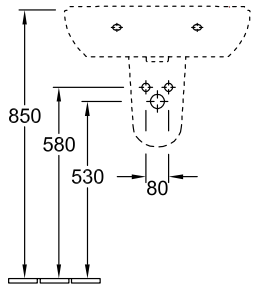

WASHBASIN O.NOVO

PRODUCT INFORMATION

1 . POSITION

Model	516055
Collection	O.novo
PROJECTS	 START
Width	550 mm
Depth	450 mm
Weight	14,73 kg
description	Sanitary porcelain Also available in CeramicPlus fastening with 2 screws M10x120 mm
Tap fitting / Tap hole remark	suitable for 3-hole tap fittings, central tap hole punched out
Overflow remark	with overflow
material	Sanitary porcelain
Specification texts	O.novo; Washbasin; Sanitary porcelain; Size: 550 x 450 mm; Oval; suitable for 3-hole tap fittings, central tap hole punched out; with overflow; fastening with 2 screws M10x120 mm

COLOURS

White Alpin	51605501	4051202008338
White Alpin CeramicPlus	516055R1	4051202008321
White Alpin AntiBac	516055T1	4051202468682

TECHNICAL DRAWINGS

516055

TECHNICAL DRAWINGS

516055

	A	B	C	D
5160 55	550	450	475	280
5160 60	600	490	525	315
5160 65	650	510	565	330