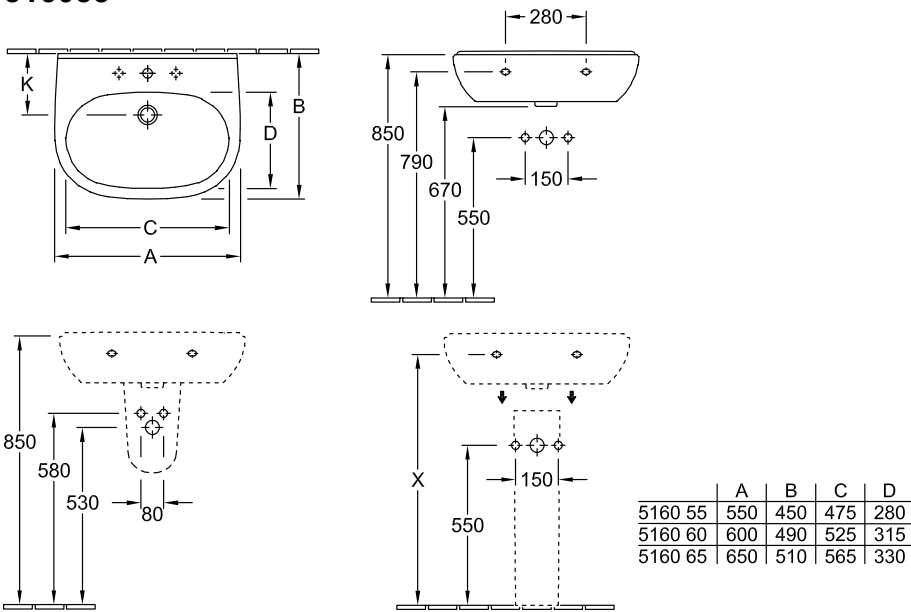

WASHBASIN O.NOVO

PRODUCT INFORMATION

1 . POSITION

Model	516055
Collection	O.novo
PROJECTS	 START
Width	550 mm
Depth	450 mm
Weight	14,73 kg
description	Sanitary porcelain Also available in CeramicPlus fastening with 2 screws M10x120 mm
Tap fitting / Tap hole remark	suitable for 3-hole tap fittings, central tap hole punched out
Overflow remark	with overflow
material	Sanitary porcelain
Specification texts	O.novo; Washbasin; Sanitary porcelain; Size: 550 x 450 mm; Oval; suitable for 3-hole tap fittings, central tap hole punched out; with overflow; fastening with 2 screws M10x120 mm

COLOURS

White Alpin	51605501	4051202008338
White Alpin CeramicPlus	516055R1	4051202008321
White Alpin AntiBac	516055T1	4051202468682

TECHNICAL DRAWINGS

516055

TECHNICAL DRAWINGS

516055

	A	B	C	D
5160 55	550	450	475	280
5160 60	600	490	525	315
5160 65	650	510	565	330