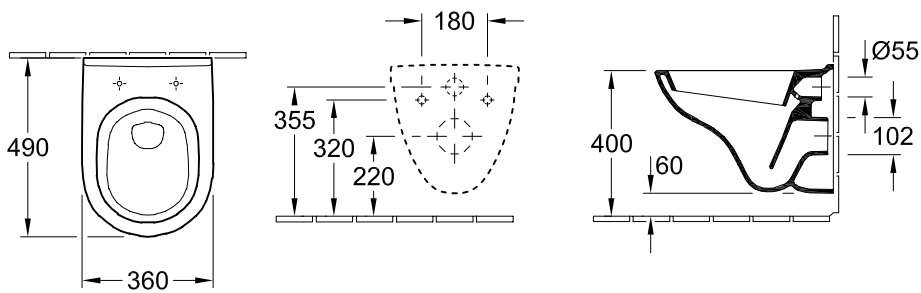

TECHNICAL DRAWINGS

568810