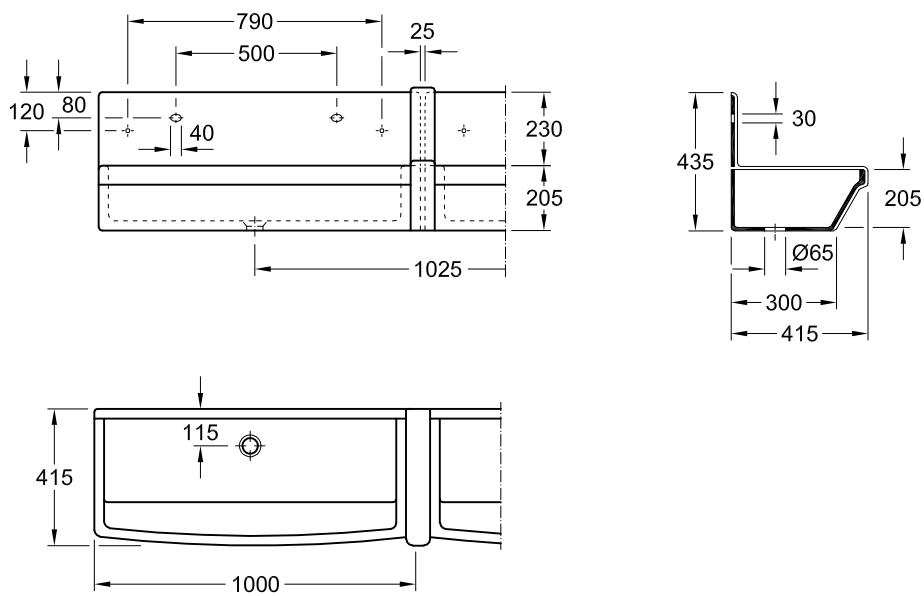

#### 1 . POSITION

|                     |   |
|---------------------|---|
| <b>Model</b>        | <b>682000</b>   |
| Collection          | O.novo  |
| PROJECTS            |  START   |
| Width               | 1000 mm   |
| Height              | 205 mm  |
| Depth               | 415 mm  |
| Weight              | 29,62 kg  |
| description         | Sanitary porcelain<br>Also available in CeramicPlus<br>fastening with mounting-brackets,<br>monteres med T-stykker                        |
| material            | Sanitary porcelain  |
| Specification texts | O.novo; Washing trough; Sanitary<br>porcelain; Size: 1000 x 205 x 415<br>mm; fastening with mounting-<br>brackets, monteres med T-stykker |

TECHNICAL DRAWINGS

682000

TECHNICAL DRAWINGS

682000