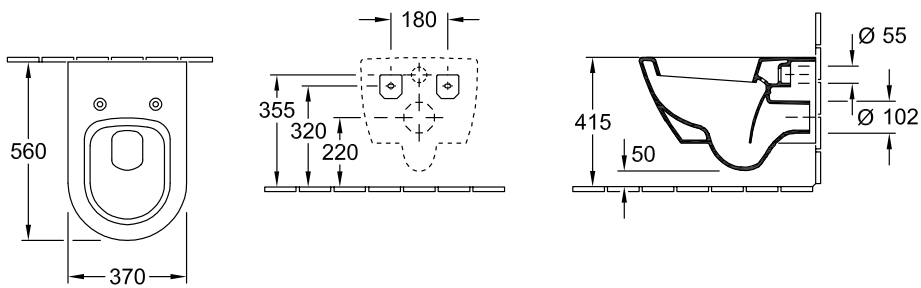

TECHNICAL DRAWINGS

560010