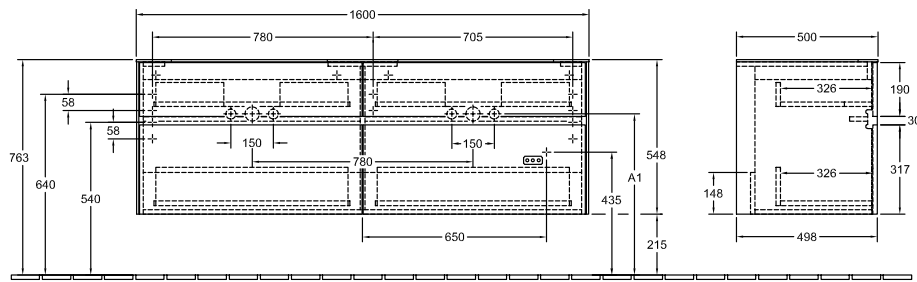

### COLOUR DESIGNATION OF COVER PANEL

Glossy White

TECHNICAL DRAWINGS

C024B0DH

$\frac{N}{L}$   
220 - 240V