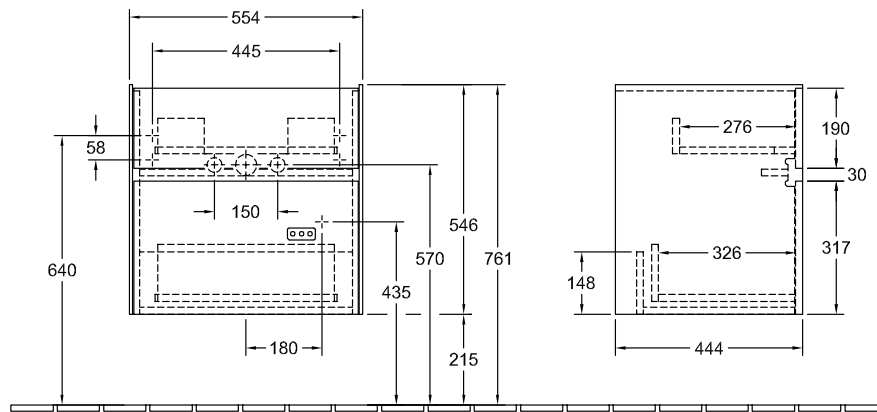

BATHROOM FURNITURE COLLARO

PRODUCT INFORMATION

1 . POSITION

Article number	C008B0DH
Article title	Villeroy & Boch Collaro Vanity unit, with lighting, 2 pull-out compartments, 554 x 546 x 444 mm, Glossy White
Product designation	Vanity unit
Collection	Collaro
PROJECTS	■ DESIGN
Assembly / Assembly type	wall-mounted
Type of opening	2 pull-out compartments
Equipment	1 x wide glass drawer divider , 2 x narrow glass drawer divider 1 x accessory box L 2 x pull-out compartment with non-slip mat
Scope of delivery	1 x vanity unit , 1 x fastening set
Position of washbasin	washbasin on the middle
Ordering information	Please order specified washbasin separately. It is not always possible to cancel or alter orders!
Depth in mm	444
Width in mm	554
Height in mm	546
Weight in kg	25,00
express delivery	No
Suitable for	selected washbasins
Function	<ul style="list-style-type: none"> • with SoftClosing • with lighting
Material front	MDF
Surface of front	Acrylic film
Material body	MDF
Surface of body	Acrylic film
Other material	Handle: aluminium
Other surfaces	Handle: Paint, matt
Operating mode	Mains-operated
Energy detection	, This light contains built-in LEDs. The LEDs in the light cannot be replaced.
Lighting	1x LED
Power of lamp	1 x LED / 3.9 W
Light colour (designation & colour temperature)	2700 K (neutral white) to 6480 K (daylight white)

COLOUR

COLOUR DESIGNATION

Glossy White

TECHNICAL DRAWINGS

C008B0DH

$\frac{N}{L}$
 220 - 240V