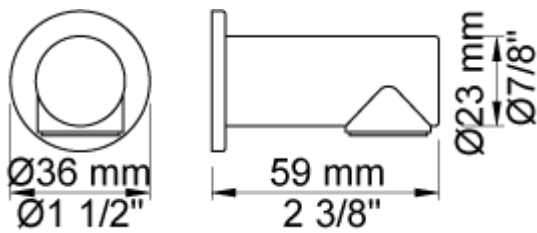

Date:

Client:

Project:

VOLA product: T3

**T3**

Soap magnet.

**Available in colors**

Color 02, Grey
Color 04, Light blue
Color 05, Orange
Color 06, Light green
Color 08, Yellow
Color 09, Dark grey
Color 12, Mocca
Color 14, Bright red
Color 15, Dark blue
Color 16, Polished chrome
Color 17, Gloss black
Color 18, White
Color 19, Natural brass
Color 20, Brushed chrome
Color 21, Carmine red
Color 25, Pink
Color 27, Matt black