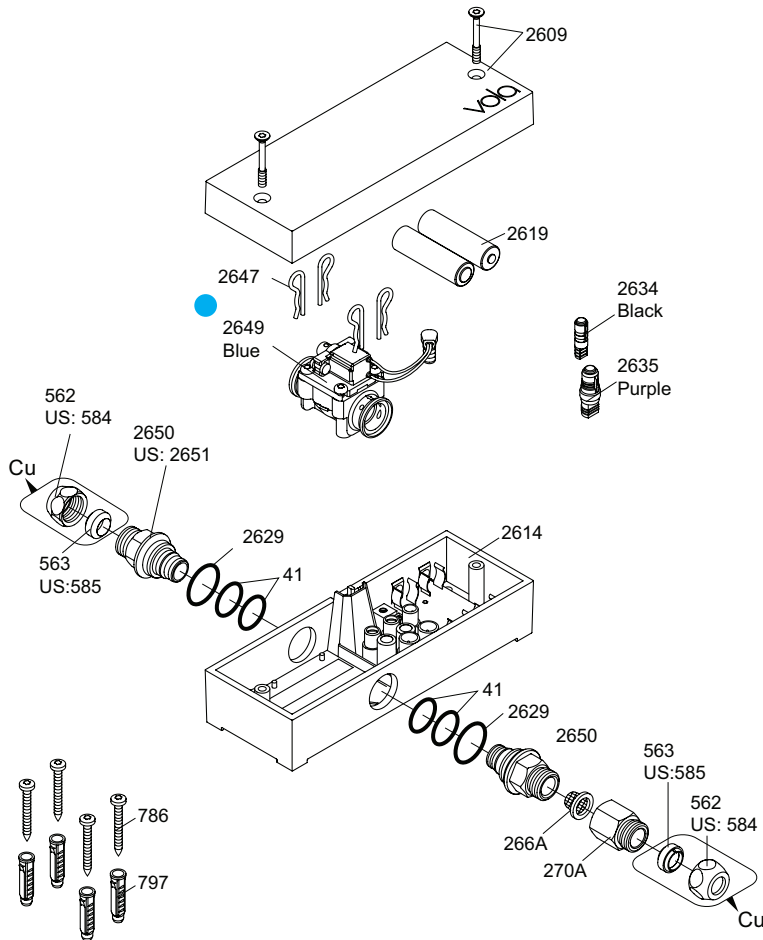

Colour: paint, 16, 19, 20

Colour: 40

RB1E: Ø10
 RB1EJP: Ø10
 RB1EUS: Ø3/8"
 RB1EQ: Ø3/8"

RB1E1US:

- *VR17L4K: VR15P, VR16L4, VR17L (US-Standard)
- *VR17L5K: VR15P, VR16L5, VR17L (Standard)
- *VR17L9K: VR15P, VR16L9, VR17L (Japan Standard)
- VR453: VR23, VR261, VR263, VR440, VR442, 2xVR444
- NR.12: VR2E, VR23, VR1201
- NR.12B: VR2E, VR23, VR1201B

- VR270A: VR266A, VR270A
 VR2650: 2xVR41, VR2652, VR2629
 VR2651: 2xVR41, VR2652, VR2629 (USA)
 VR2654: ● 4xVR2647, VR2649, 2xVR2650, 2xVR266A

Additional parts
Zusätzliche Teile
Supplerede dele
Ytterligere delar