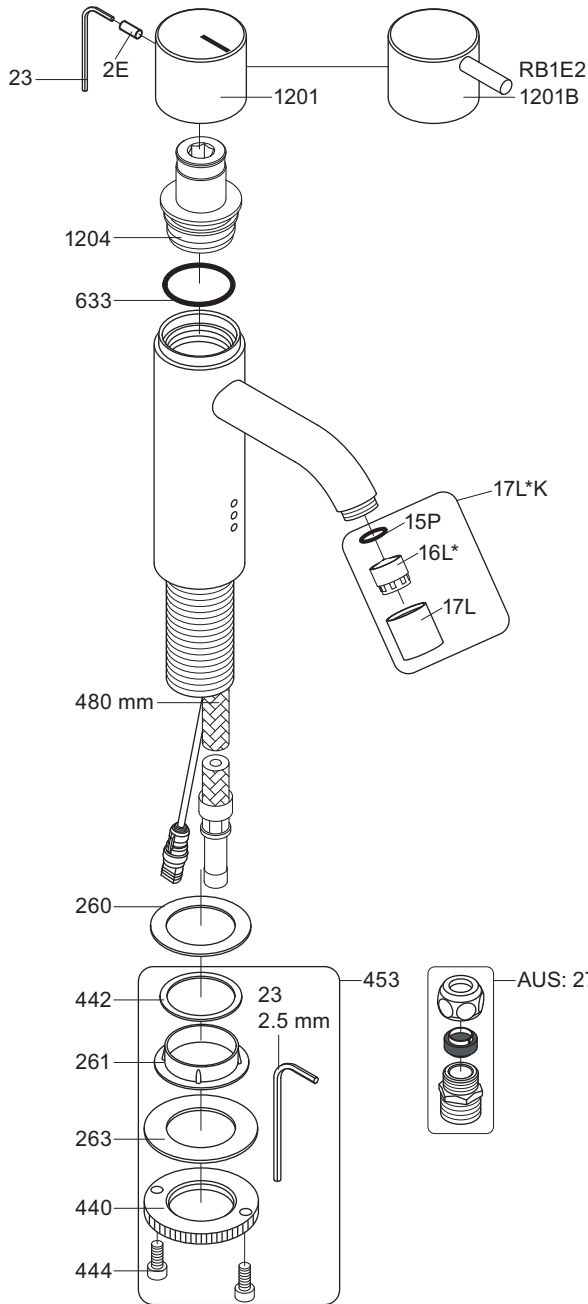

DEFAULT SETTING: ON ON ON ON

B	VR2622: ROW & GB VR2626: EU VR2623, IPX5:	110 - 230V~/50-60Hz 9V _{DC} /300 mA 100 - 240V~/50-60Hz/130mA 9V _{DC} /660 mA
---	-------------------------------------------------	----------------------------------------------------------------------------------------------------------

Colour: paint, 16, 19, 20

Colour: 40

RB1E: Ø10
 RB1EJP: Ø10
 RB1EUS: Ø3/8"
 RB1EQ: Ø3/8"

RB1E1US:

- *VR17L4K: VR15P, VR16L4, VR17L (US-Standard)
- *VR17L5K: VR15P, VR16L5, VR17L (Standard)
- *VR17L9K: VR15P, VR16L9, VR17L (Japan Standard)
- VR453: VR23, VR261, VR263, VR440, VR442, 2xVR444
- NR.12: VR2E, VR23, VR1201
- NR.12B: VR2E, VR23, VR1201B