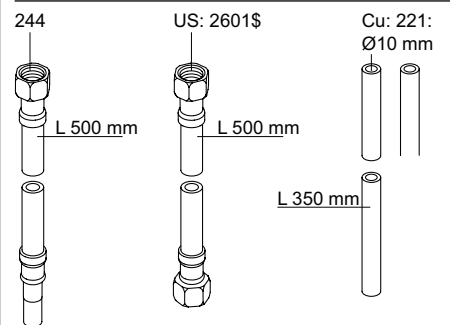

Additional parts
Zusätzliche Teile
Supplerede dele
Ytterligere delar

Remote control
Fernbedienung
Fjernbetjening
Fjärrkontroll

Afstandsbediening
Contrôle à distance
Telemando
2625

Power supply
Netzteil
Strømforsyning
Strömförsörjning

Stroomvoorziening
Alimentation
Convertidor adaptador