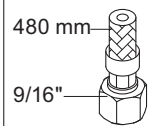

Colour: paint, 16, 19, 20

Colour: 40

RB1E: Ø10
 RB1EJP: Ø10
 RB1EUS: Ø3/8"
 RB1EQ: Ø3/8"

RB1E1US:

- * VR17L4K: VR15P, VR16L4, VR17L (US-Standard)
- * VR17L5K: VR15P, VR16L5, VR17L (Standard)
- * VR17L9K: VR15P, VR16L9, VR17L (Japan Standard)
- VR453: VR23, VR261, VR263, VR440, VR442, 2xVR444
- NR.12: VR2E, VR23, VR1201
- NR.12B: VR2E, VR23, VR1201B