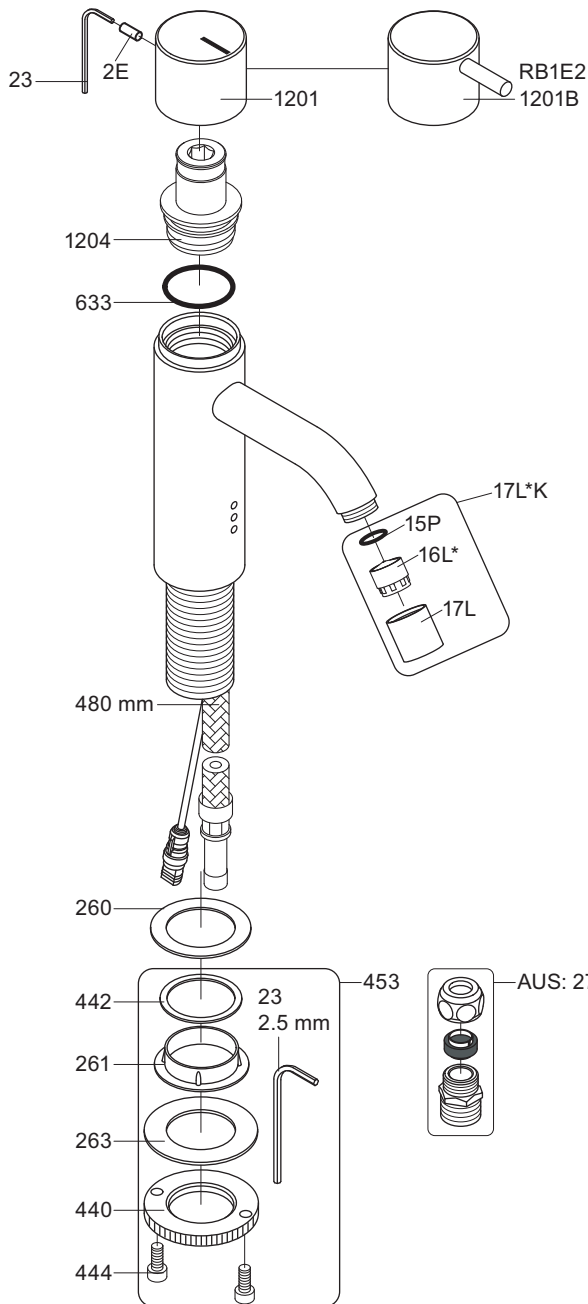

Colour: paint, 16, 19, 20

Colour: 40

RB1E: Ø10
 RB1EJP: Ø10
 RB1EUS: Ø3/8"
 RB1EQ: Ø3/8"

RB1E1US:

- * VR17L4K: VR15P, VR16L4, VR17L (US-Standard)
- * VR17L5K: VR15P, VR16L5, VR17L (Standard)
- * VR17L9K: VR15P, VR16L9, VR17L (Japan Standard)
- VR453: VR23, VR261, VR263, VR440, VR442, 2xVR444
- NR.12: VR2E, VR23, VR1201
- NR.12B: VR2E, VR23, VR1201B