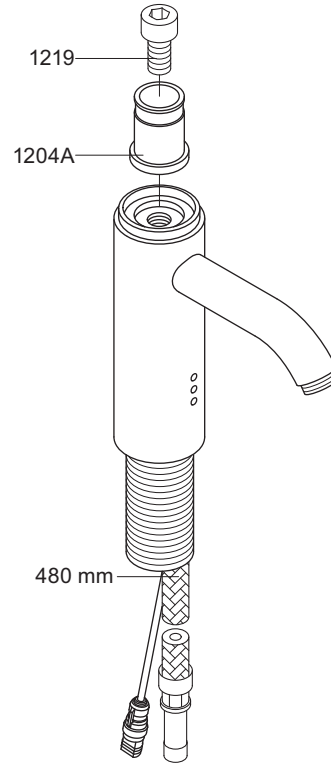

Colour: paint, 16, 19, 20

Colour: 40

RB1E: Ø10
 RB1EJP: Ø10
 RB1EUS: Ø3/8"
 RB1EQ: Ø3/8"

RB1E1US:

- * VR17L4K: VR15P, VR16L4, VR17L (US-Standard)
- * VR17L5K: VR15P, VR16L5, VR17L (Standard)
- * VR17L9K: VR15P, VR16L9, VR17L (Japan Standard)
- VR453: VR23, VR261, VR263, VR440, VR442, 2xVR444
- NR.12: VR2E, VR23, VR1201
- NR.12B: VR2E, VR23, VR1201B