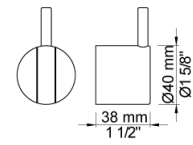

Date: _____

Client: _____

Project: _____

VOLA product: 131

131

One-handle build-in mixer with ceramic disc technology. 131UP = Mixer 100. 131AP = Handle NR28, 250 mm double swivel spout 030, 60 mm circular flanges 001, 3001.

Date:

Client:

Project:

001
60 mm circular flange. Hole Ø33 mm.

030
250 mm double swivel spout with water saving aerator.

100
One-handle build-in mixer with fixed outlet socket. 1/2" connection to copper, steel, iron or pex pipe work.

Date:

Client:

Project:

3001
60 mm circular flange. Hole Ø36 mm.

NR28
Operating handle for 100, 200, 300, 400 incl. variants. Ø40 mm.