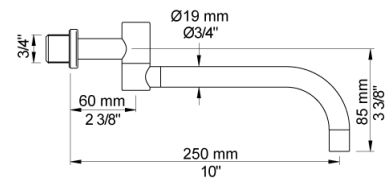

Date:

Client:

Project:

001
60 mm circular flange. Hole Ø33 mm.

030
250 mm double swivel spout with water saving aerator.

100
One-handle build-in mixer with fixed outlet socket. 1/2" connection to copper, steel, iron or pex pipe work.

Date:

Client:

Project:

3001
60 mm circular flange. Hole Ø36 mm.

NR28
Operating handle for 100, 200, 300, 400 incl. variants. Ø40 mm.