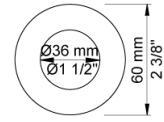

Date: _____

Client: _____

Project: _____

VOLA product: 131

131

One-handle build-in mixer with ceramic disc technology. 131UP = Mixer 100. 131AP = Handle NR28, 250 mm double swivel spout 030, 60 mm circular flanges 001, 3001.

Flow

	Bar:	1.0	2.0	3.0	4.0	5.0
131	(l/min)	4.8	6.8	8.3	8.3	8.3

Available in colors

- Color 02, Grey
- Color 04, Light blue
- Color 05, Orange
- Color 06, Light green
- Color 08, Yellow
- Color 09, Dark grey
- Color 12, Mocca
- Color 14, Bright red
- Color 15, Dark blue
- Color 16, Polished chrome
- Color 17, Gloss black
- Color 18, White
- Color 19, Natural brass
- Color 20, Brushed chrome
- Color 21, Carmine red
- Color 25, Pink
- Color 27, Matt black
- Color 40, Brushed stainless steel

Date:

Client:

Project:

001
60 mm circular flange. Hole Ø33 mm.

030
250 mm double swivel spout with water saving aerator.

100
One-handle build-in mixer with fixed outlet socket. 1/2" connection to copper, steel, iron or pex pipe work.

Date:

Client:

Project:

3001
60 mm circular flange. Hole Ø36 mm.

NR28
Operating handle for 100, 200, 300, 400 incl. variants. Ø40 mm.