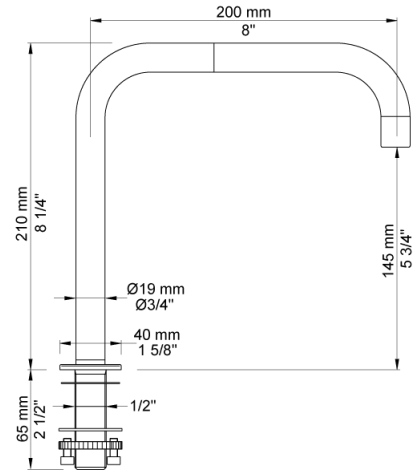

Date:

Client:

Project:

VOLA product: 590

**590**

One-handle mixer with ceramic disc technology for table mounting 500, with double swivel spout 090 and water saving aerator. Hole cut out size, mixer: 42 mm. Hole cut out size, spout: 22 mm.

**Flow**

	Bar:	1.0	2.0	3.0	4.0	5.0
590	(l/min)	4.8	6.8	8.3	8.3	8.3
590 <sup>1)</sup>	(l/min)	2.3	3.3	4.0	4.0	4.0

<sup>1)</sup> USA standard

**Available in colors**

- Color 02, Grey
- Color 04, Light blue
- Color 05, Orange
- Color 06, Light green
- Color 08, Yellow
- Color 09, Dark grey
- Color 12, Mocca
- Color 14, Bright red
- Color 15, Dark blue
- Color 16, Polished chrome
- Color 17, Gloss black
- Color 18, White
- Color 19, Natural brass
- Color 20, Brushed chrome
- Color 21, Carmine red
- Color 25, Pink
- Color 27, Matt black
- Color 40, Brushed stainless steel

Date:

Client:

Project:

**090**

Double swivel spout. Hole cut out size: 22 mm.

**500**

One-handle table-mounted mixer.