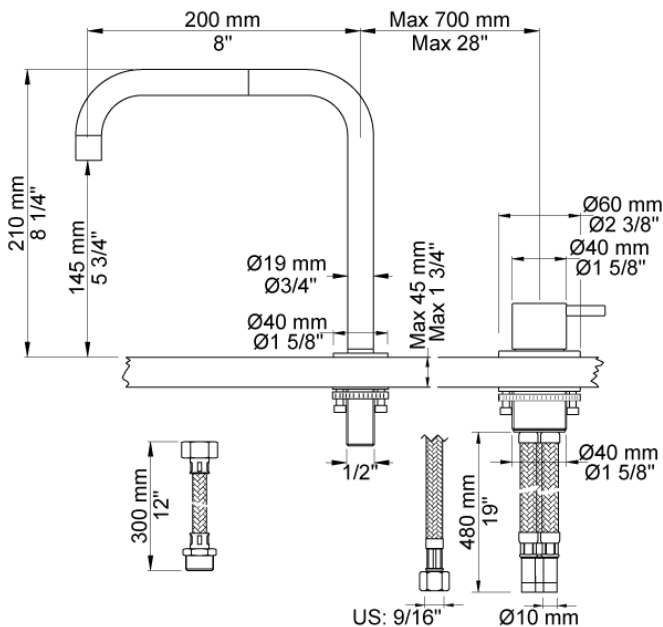

Date:

Client:

Project:

VOLA product: 590

**590**

One-handle mixer with ceramic disc technology for table mounting 500, with double swivel spout 090 and water saving aerator. Hole cut out size, mixer: 42 mm. Hole cut out size, spout: 22 mm.

**Flow**

	Bar:	1.0	2.0	3.0	4.0	5.0
590	(l/min)	4.8	6.8	8.3	8.3	8.3
590 <sup>1)</sup>	(l/min)	2.3	3.3	4.0	4.0	4.0

<sup>1)</sup> USA standard

**Available in colors**

- Color 02, Grey
- Color 04, Light blue
- Color 05, Orange
- Color 06, Light green
- Color 08, Yellow
- Color 09, Dark grey
- Color 12, Mocca
- Color 14, Bright red
- Color 15, Dark blue
- Color 16, Polished chrome
- Color 17, Gloss black
- Color 18, White
- Color 19, Natural brass
- Color 20, Brushed chrome
- Color 21, Carmine red
- Color 25, Pink
- Color 27, Matt black
- Color 40, Brushed stainless steel

Date:

Client:

Project:

**090**

Double swivel spout. Hole cut out size: 22 mm.

**500**

One-handle table-mounted mixer.