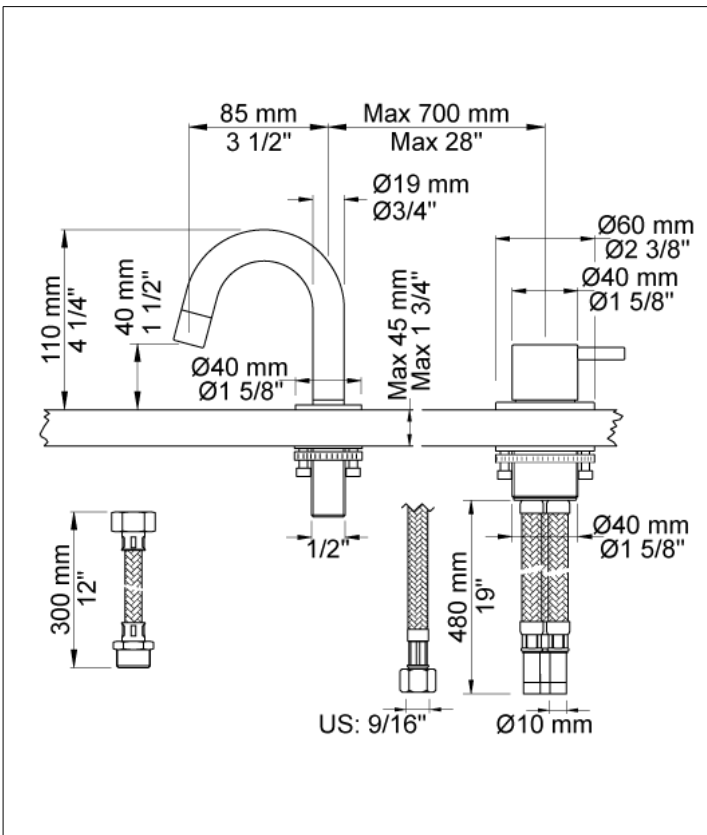

Date:

Client:

Project:

VOLA product: 590A

**590A**

One-handle mixer with ceramic disc technology for table mounting 500, with swivel spout 090A and water saving aerator. Hole cut out size, mixer: 42 mm. Hole cut out size, spout: 22 mm.

**Flow**

	Bar:	1.0	2.0	3.0	4.0	5.0
590A	(l/min)	4.8	6.8	8.3	8.3	8.3
590A <sup>1)</sup>	(l/min)	2.3	3.3	4.0	4.0	4.0

<sup>1)</sup> USA Standard

**Available in colors**

- Color 02, Grey
- Color 04, Light blue
- Color 05, Orange
- Color 06, Light green
- Color 08, Yellow
- Color 09, Dark grey
- Color 12, Mocca
- Color 14, Bright red
- Color 15, Dark blue
- Color 16, Polished chrome
- Color 17, Gloss black
- Color 18, White
- Color 19, Natural brass
- Color 20, Brushed chrome
- Color 21, Carmine red
- Color 25, Pink
- Color 27, Matt black
- Color 40, Brushed stainless steel

Date:

Client:

Project:

**090A**

Swivel spout. Hole cut out size: 22 mm.

**500**

One-handle table-mounted mixer.