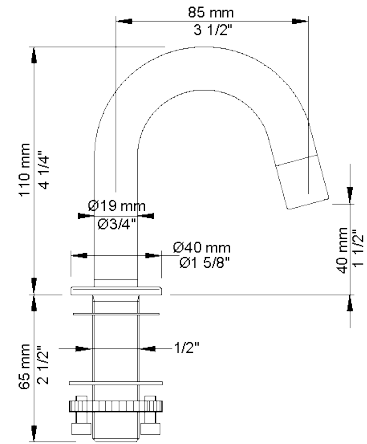

Date:

Client:

Project:

VOLA product: 590A

**590A**

One-handle mixer with ceramic disc technology for table mounting 500, with swivel spout 090A and water saving aerator. Hole cut out size, mixer: 42 mm. Hole cut out size, spout: 22 mm.

**Flow**

	Bar:	1.0	2.0	3.0	4.0	5.0
590A	(l/min)	4.8	6.8	8.3	8.3	8.3
590A <sup>1)</sup>	(l/min)	2.3	3.3	4.0	4.0	4.0

<sup>1)</sup> USA Standard

**Available in colors**

- Color 02, Grey
- Color 04, Light blue
- Color 05, Orange
- Color 06, Light green
- Color 08, Yellow
- Color 09, Dark grey
- Color 12, Mocca
- Color 14, Bright red
- Color 15, Dark blue
- Color 16, Polished chrome
- Color 17, Gloss black
- Color 18, White
- Color 19, Natural brass
- Color 20, Brushed chrome
- Color 21, Carmine red
- Color 25, Pink
- Color 27, Matt black
- Color 40, Brushed stainless steel

Date:

Client:

Project:

**090A**

Swivel spout. Hole cut out size: 22 mm.

**500**

One-handle table-mounted mixer.