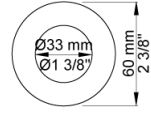

Date:

Client:

Project:

VOLA product: 1611

**1611**

Two-handle mixer with ¼ turn ceramic disc technology for surface mounting on solid wall. Projection from wall: 170 mm. Centre distance: 140 - 160 mm. Connection: ½" eccentric connections enclosed.

**Flow**

	<b>Bar:</b>	<b>1.0</b>	<b>2.0</b>	<b>3.0</b>	<b>4.0</b>	<b>5.0</b>
1611	(l/min)	17.3	24.5	30.0	30.0	30.0

**Available in colors**

- Color 02, Grey
- Color 04, Light blue
- Color 05, Orange
- Color 06, Light green
- Color 08, Yellow
- Color 09, Dark grey
- Color 12, Mocca
- Color 14, Bright red
- Color 15, Dark blue
- Color 16, Polished chrome
- Color 17, Gloss black
- Color 18, White
- Color 19, Natural brass
- Color 20, Brushed chrome
- Color 21, Carmine red
- Color 25, Pink
- Color 27, Matt black

Date:

Client:

Project:

**001**

60 mm circular flange. Hole  $\varnothing$ 33 mm.