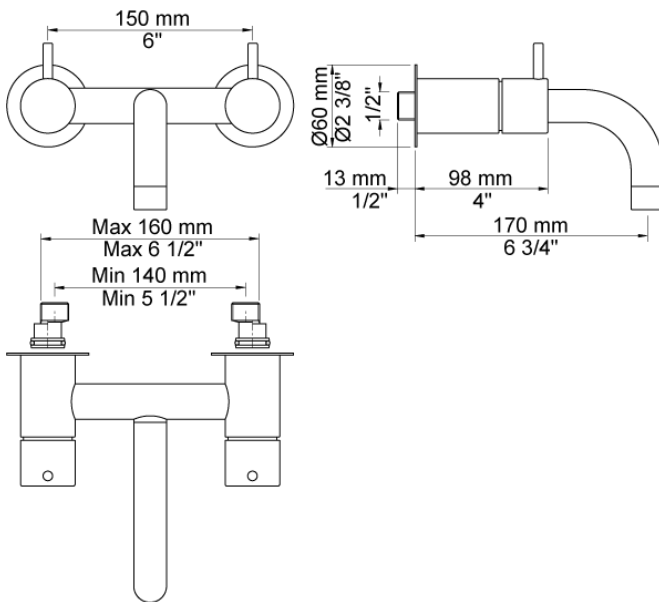

Date:

Client:

Project:

VOLA product: 1611

**1611**

Two-handle mixer with ¼ turn ceramic disc technology for surface mounting on solid wall. Projection from wall: 170 mm. Centre distance: 140 - 160 mm. Connection: ½" eccentric connections enclosed.

**Flow**

	<b>Bar:</b>	<b>1.0</b>	<b>2.0</b>	<b>3.0</b>	<b>4.0</b>	<b>5.0</b>
1611	(l/min)	17.3	24.5	30.0	30.0	30.0

**Available in colors**

- Color 02, Grey
- Color 04, Light blue
- Color 05, Orange
- Color 06, Light green
- Color 08, Yellow
- Color 09, Dark grey
- Color 12, Mocca
- Color 14, Bright red
- Color 15, Dark blue
- Color 16, Polished chrome
- Color 17, Gloss black
- Color 18, White
- Color 19, Natural brass
- Color 20, Brushed chrome
- Color 21, Carmine red
- Color 25, Pink
- Color 27, Matt black

Date:

Client:

Project:

**001**

60 mm circular flange. Hole  $\varnothing$ 33 mm.