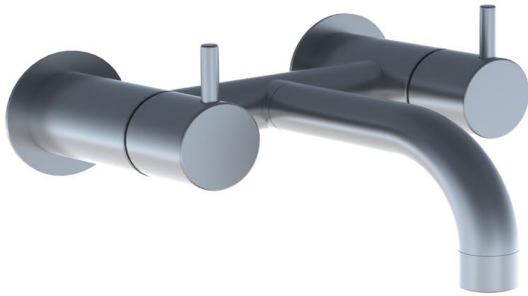

Date:

Client:

Project:

VOLA product: 1611

**1611**

Two-handle mixer with ¼ turn ceramic disc technology for surface mounting on solid wall. Projection from wall: 170 mm. Centre distance: 140 - 160 mm. Connection: ½" eccentric connections enclosed.

**Flow**

	<b>Bar:</b>	<b>1.0</b>	<b>2.0</b>	<b>3.0</b>	<b>4.0</b>	<b>5.0</b>
1611	(l/min)	17.3	24.5	30.0	30.0	30.0

**Available in colors**

- Color 02, Grey
- Color 04, Light blue
- Color 05, Orange
- Color 06, Light green
- Color 08, Yellow
- Color 09, Dark grey
- Color 12, Mocca
- Color 14, Bright red
- Color 15, Dark blue
- Color 16, Polished chrome
- Color 17, Gloss black
- Color 18, White
- Color 19, Natural brass
- Color 20, Brushed chrome
- Color 21, Carmine red
- Color 25, Pink
- Color 27, Matt black

Date:

Client:

Project:

**001**

60 mm circular flange. Hole  $\varnothing$ 33 mm.