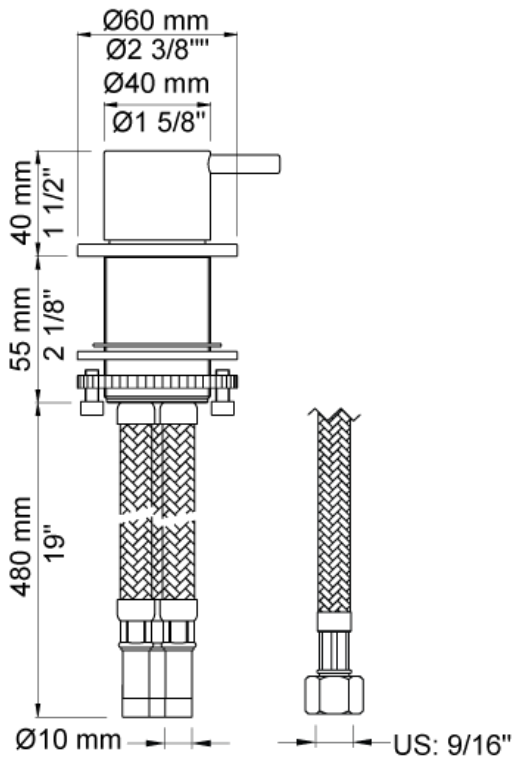

Date:

Client:

Project:

VOLA product: SC1

**SC1**

One-handle mixer 2500 for use in conjunction with A24. A24 sold separately.

**Flow**

	<b>Bar:</b>	<b>1.0</b>	<b>2.0</b>	<b>3.0</b>	<b>4.0</b>	<b>5.0</b>
SC1	(l/min)	10.8	15.3	18.7	21.6	24.1
SC1 - A24	(l/min)	8.7	12.3	15.0	17.3	19.4