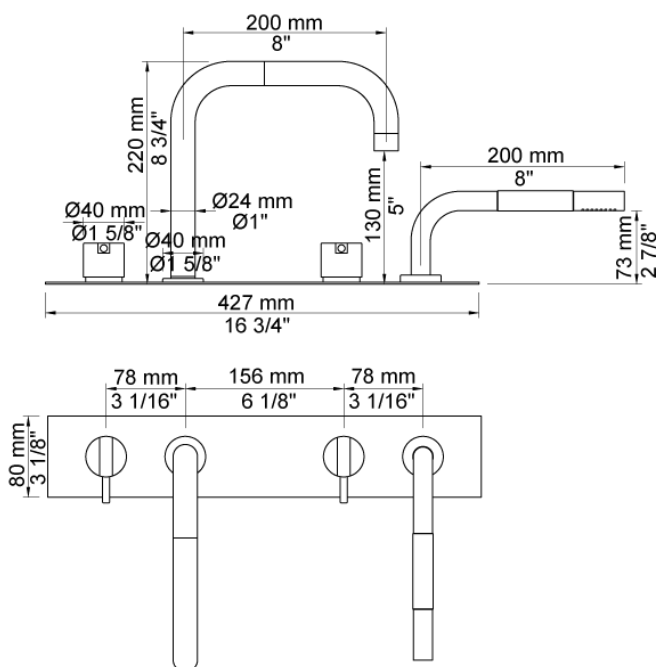

Date:

Client:

Project:

VOLA product: BK10

**BK10**

One-handle mixer with double swivel spout for bath filling and mixer with hand shower. Complete with bracket and water collection box. BK10UP = Plumbed part, fixing bracket and water collection box. BK10AP = Trim parts.

**Flow**

	Bar:	1.0	2.0	3.0	4.0	5.0
090D	(l/min)	11.6	16.3	20.0	23.1	25.8
T1	(l/min)	5.8	8.2	10.0	11.6	12.9

**Available in colors**

- Color 02, Grey
- Color 04, Light blue
- Color 05, Orange
- Color 06, Light green
- Color 08, Yellow
- Color 09, Dark grey
- Color 12, Mocca
- Color 14, Bright red
- Color 15, Dark blue
- Color 16, Polished chrome
- Color 17, Gloss black
- Color 18, White
- Color 19, Natural brass
- Color 20, Brushed chrome
- Color 21, Carmine red
- Color 25, Pink
- Color 27, Matt black
- Color 40, Brushed stainless steel