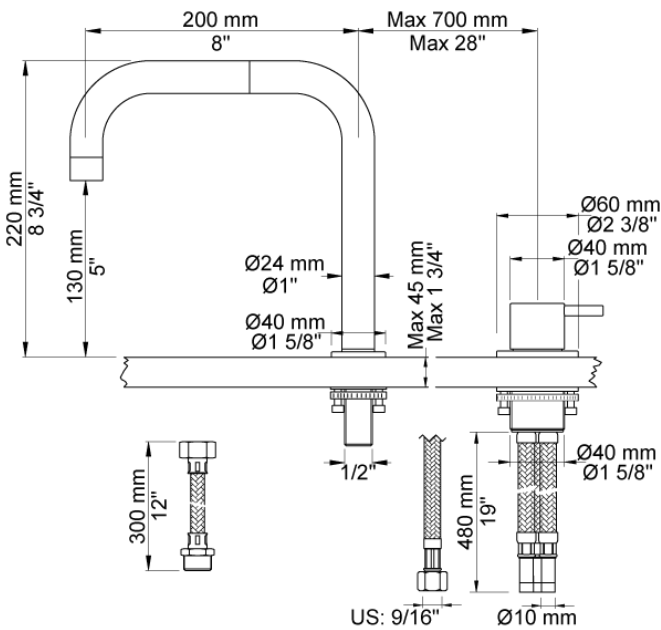

Date:

Client:

Project:

VOLA product: SC5

**SC5**

One-handle mixer 2500 with double swivel spout 090D.

**Flow**

	<b>Bar:</b>	<b>1.0</b>	<b>2.0</b>	<b>3.0</b>	<b>4.0</b>	<b>5.0</b>
SC5	(l/min)	10.4	14.7	18.0	20.8	23.2

Date:

Client:

Project:

**090D**  
Double swivel spout. Hole cut out size: 22 mm.

**2500**  
One-handle table-mounted mixer, high flow.