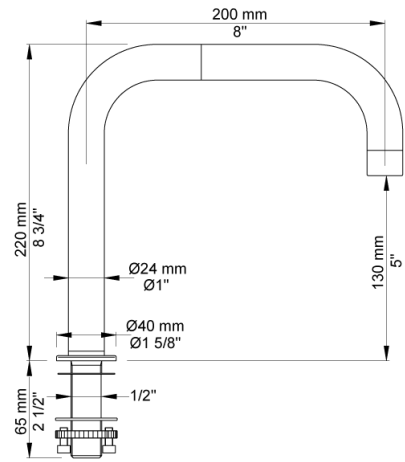

Date:

Client:

Project:

VOLA product: SC5

**SC5**

One-handle mixer 2500 with double swivel spout 090D.

**Flow**

	<b>Bar:</b>	<b>1.0</b>	<b>2.0</b>	<b>3.0</b>	<b>4.0</b>	<b>5.0</b>
SC5	(l/min)	10.4	14.7	18.0	20.8	23.2

Date:

Client:

Project:

**090D**  
Double swivel spout. Hole cut out size: 22 mm.

**2500**  
One-handle table-mounted mixer, high flow.