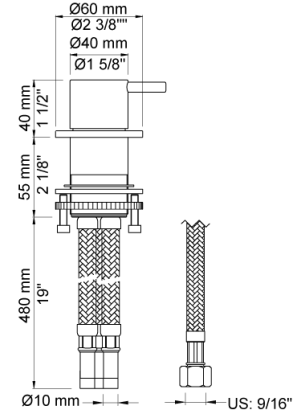

Date:

Client:

Project:

VOLA product: SC3

SC3

One-handle mixer 2500 for use in conjunction with A24, one-handle mixer 2500 with hand shower T1A24 sold separately.

Flow

	Bar:	1.0	2.0	3.0	4.0	5.0
2500	(l/min)	10.8	15.3	18.7	21.6	24.1
2500 ¹⁾	(l/min)	8.7	12.3	15.0	17.3	19.4
T1	(l/min)	5.8	8.2	10.0	11.6	12.9

Date:

Client:

Project:

2500

One-handle table-mounted mixer, high flow.

T1

Deck mounted pull out hand shower, with 1,5 m hose. Work top: Max. 45 mm. Hole cut out size: 30 mm.