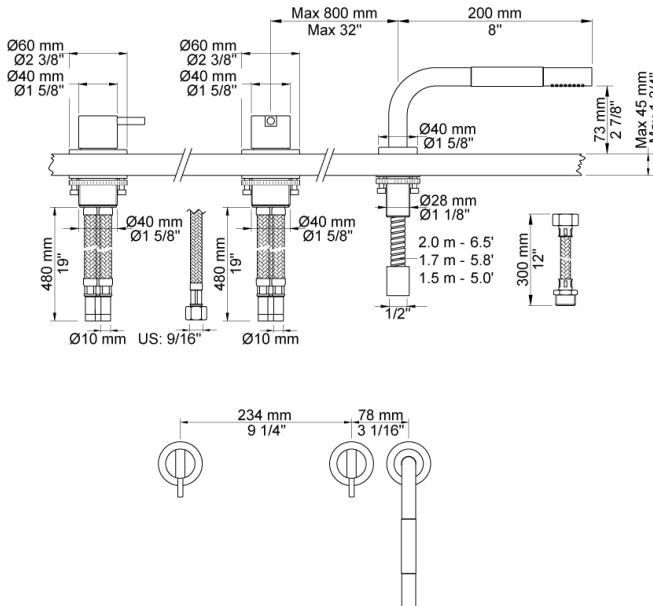

Date:

Client:

Project:

VOLA product: SC3

SC3

One-handle mixer 2500 for use in conjunction with A24, one-handle mixer 2500 with hand shower T1A24 sold separately.

Flow

	Bar:	1.0	2.0	3.0	4.0	5.0
2500	(l/min)	10.8	15.3	18.7	21.6	24.1
2500 ¹⁾	(l/min)	8.7	12.3	15.0	17.3	19.4
T1	(l/min)	5.8	8.2	10.0	11.6	12.9

Date:

Client:

Project:

2500

One-handle table-mounted mixer, high flow.

T1

Deck mounted pull out hand shower, with 1,5 m hose. Work top: Max. 45 mm. Hole cut out size: 30 mm.