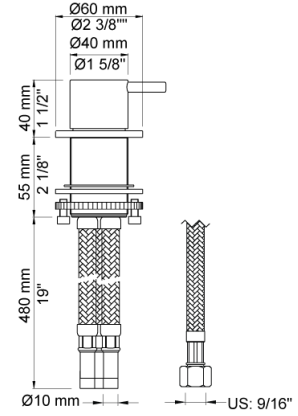

Date:

Client:

Project:

VOLA product: SC9

**SC9**

One-handle mixer 500 with hand shower T1.

**Flow**

	<b>Bar:</b>	<b>1.0</b>	<b>2.0</b>	<b>3.0</b>	<b>4.0</b>	<b>5.0</b>
SC9	(l/min)	5.8	8.2	10.0	11.6	12.9

Date:

Client:

Project:

**500**  
One-handle table-mounted mixer.

**T1**  
Deck mounted pull out hand shower, with 1,5 m hose. Work top: Max. 45 mm. Hole cut out size: 30 mm.