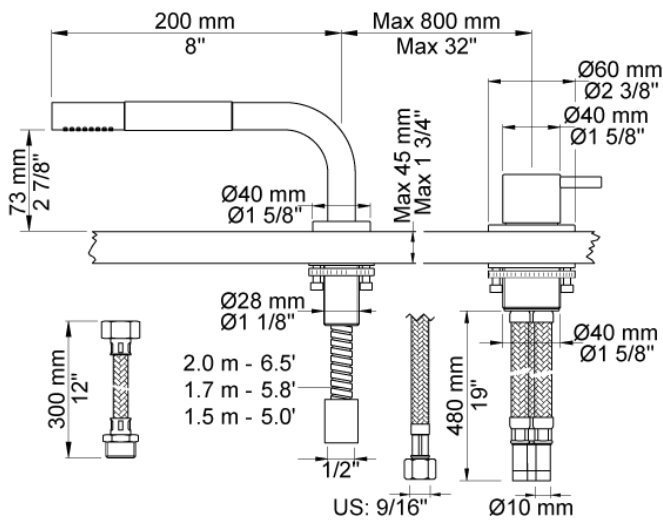

Date:

Client:

Project:

VOLA product: SC9

**SC9**

One-handle mixer 500 with hand shower T1.

**Flow**

	<b>Bar:</b>	<b>1.0</b>	<b>2.0</b>	<b>3.0</b>	<b>4.0</b>	<b>5.0</b>
SC9	(l/min)	5.8	8.2	10.0	11.6	12.9

Date:

Client:

Project:

**500**  
One-handle table-mounted mixer.

**T1**  
Deck mounted pull out hand shower, with 1,5 m hose. Work top: Max. 45 mm. Hole cut out size: 30 mm.