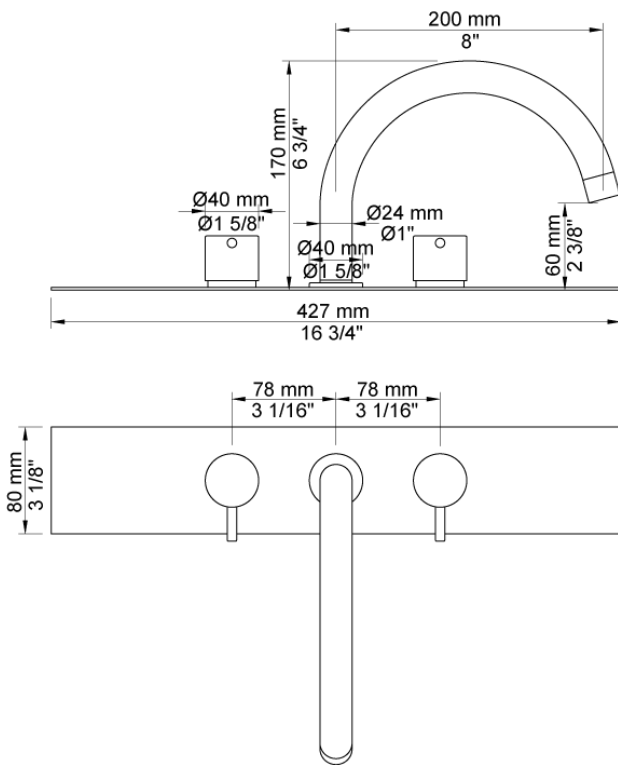

Date:

Client:

Project:

VOLA product: BK8

**BK8**

Two-handle mixer with swivel spout for bath filling. Complete with adjustable bracket and water collection box. BK8UP = Plumbed part, fixing bracket and water collection box. BK8AP = Trim parts.

**Flow**

	Bar:	1.0	2.0	3.0	4.0	5.0
090E	(l/min)	14.4	20.4	25.0	28.9	30.0

**Available in colors**

- Color 02, Grey
- Color 04, Light blue
- Color 05, Orange
- Color 06, Light green
- Color 08, Yellow
- Color 09, Dark grey
- Color 12, Mocca
- Color 14, Bright red
- Color 15, Dark blue
- Color 16, Polished chrome
- Color 17, Gloss black
- Color 18, White
- Color 19, Natural brass
- Color 20, Brushed chrome
- Color 21, Carmine red
- Color 25, Pink
- Color 27, Matt black
- Color 40, Brushed stainless steel