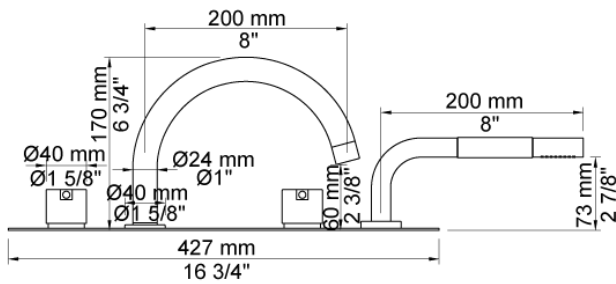

Date:

Client:

Project:

VOLA product: BK12

**BK12**

One-handle mixer with swivel spout for bath filling and mixer with hand shower. Complete with mounting bracket and water collection box. BK12UP = Plumbed part, fixing bracket and water collection box. BK12AP = Trim parts.

**Flow**

	Bar:	1.0	2.0	3.0	4.0	5.0
090E	(l/min)	11.6	16.3	20.0	23.1	25.8
T1	(l/min)	5.8	8.2	10.0	11.6	12.9

**Available in colors**

- Color 02, Grey
- Color 04, Light blue
- Color 05, Orange
- Color 06, Light green
- Color 08, Yellow
- Color 09, Dark grey
- Color 12, Mocca
- Color 14, Bright red
- Color 15, Dark blue
- Color 16, Polished chrome
- Color 17, Gloss black
- Color 18, White
- Color 19, Natural brass
- Color 20, Brushed chrome
- Color 21, Carmine red
- Color 25, Pink
- Color 27, Matt black
- Color 40, Brushed stainless steel