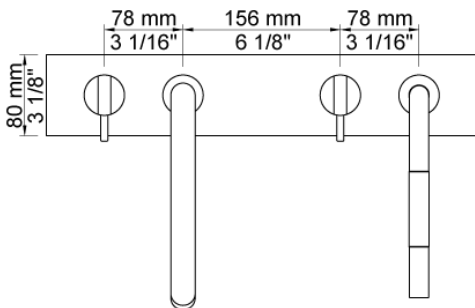

Date:

Client:

Project:

VOLA product: BK12

**BK12**

One-handle mixer with swivel spout for bath filling and mixer with hand shower. Complete with mounting bracket and water collection box. BK12UP = Plumbed part, fixing bracket and water collection box. BK12AP = Trim parts.

**Flow**

	Bar:	1.0	2.0	3.0	4.0	5.0
090E	(l/min)	11.6	16.3	20.0	23.1	25.8
T1	(l/min)	5.8	8.2	10.0	11.6	12.9

**Available in colors**

- Color 02, Grey
- Color 04, Light blue
- Color 05, Orange
- Color 06, Light green
- Color 08, Yellow
- Color 09, Dark grey
- Color 12, Mocca
- Color 14, Bright red
- Color 15, Dark blue
- Color 16, Polished chrome
- Color 17, Gloss black
- Color 18, White
- Color 19, Natural brass
- Color 20, Brushed chrome
- Color 21, Carmine red
- Color 25, Pink
- Color 27, Matt black
- Color 40, Brushed stainless steel