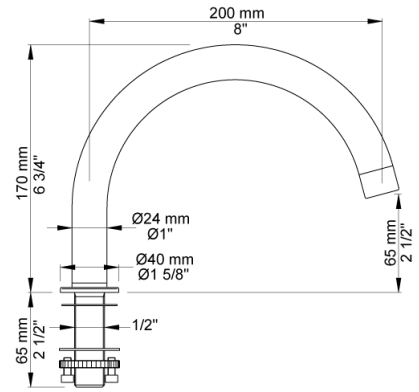

Date:

Client:

Project:

VOLA product: SC7

SC7

One-handle mixer 2500 with swivel spout 090E.

Flow

	Bar:	1.0	2.0	3.0	4.0	5.0
SC7	(l/min)	10.4	14.7	18.0	20.8	23.2

Date:

Client:

Project:

090E
Swivel spout. Hole cut out size: 22 mm.

2500
One-handle table-mounted mixer, high flow.