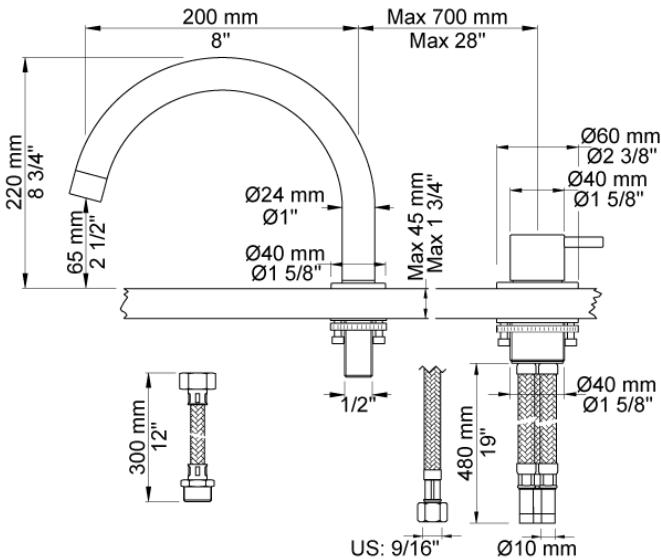

Date:

Client:

Project:

VOLA product: SC7

SC7

One-handle mixer 2500 with swivel spout 090E.

Flow

	Bar:	1.0	2.0	3.0	4.0	5.0
SC7	(l/min)	10.4	14.7	18.0	20.8	23.2

Date:

Client:

Project:

090E
Swivel spout. Hole cut out size: 22 mm.

2500
One-handle table-mounted mixer, high flow.