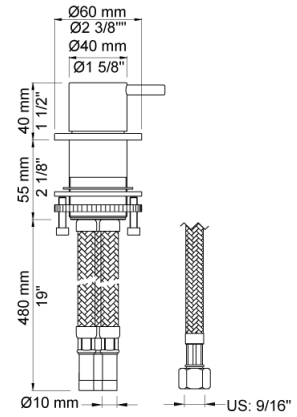

Date:

Client:

Project:

VOLA product: SC12

SC12

One-handle mixer 2x2500 with swivel spout 090E and hand shower T1.

Flow

	Bar:	1.0	2.0	3.0	4.0	5.0
090E	(l/min)	10.4	14.7	18.0	20.8	23.2
T1	(l/min)	5.8	8.2	10.0	11.6	12.9

Date:

Client:

Project:

090E
Swivel spout. Hole cut out size: 22 mm.

2500
One-handle table-mounted mixer, high flow.

T1
Deck mounted pull out hand shower, with 1,5 m hose. Work top: Max. 45 mm. Hole cut out size: 30 mm.