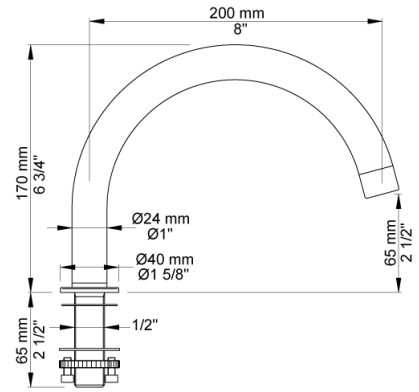

Date:

Client:

Project:

VOLA product: SC12

SC12

One-handle mixer 2x2500 with swivel spout 090E and hand shower T1.

Flow

	Bar:	1.0	2.0	3.0	4.0	5.0
090E	(l/min)	10.4	14.7	18.0	20.8	23.2
T1	(l/min)	5.8	8.2	10.0	11.6	12.9

Date:

Client:

Project:

090E
Swivel spout. Hole cut out size: 22 mm.

2500
One-handle table-mounted mixer, high flow.

T1
Deck mounted pull out hand shower, with 1,5 m hose. Work top: Max. 45 mm. Hole cut out size: 30 mm.