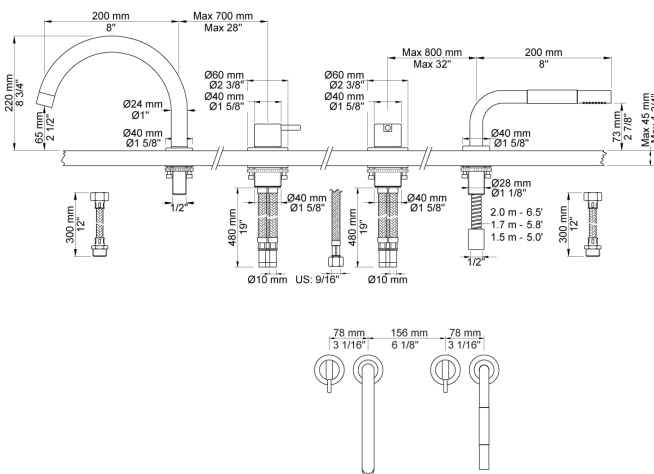

Date:

Client:

Project:

VOLA product: SC12

SC12

One-handle mixer 2x2500 with swivel spout 090E and hand shower T1.

Flow

	Bar:	1.0	2.0	3.0	4.0	5.0
090E	(l/min)	10.4	14.7	18.0	20.8	23.2
T1	(l/min)	5.8	8.2	10.0	11.6	12.9

Date:

Client:

Project:

090E
Swivel spout. Hole cut out size: 22 mm.

2500
One-handle table-mounted mixer, high flow.

T1
Deck mounted pull out hand shower, with 1,5 m hose. Work top: Max. 45 mm. Hole cut out size: 30 mm.