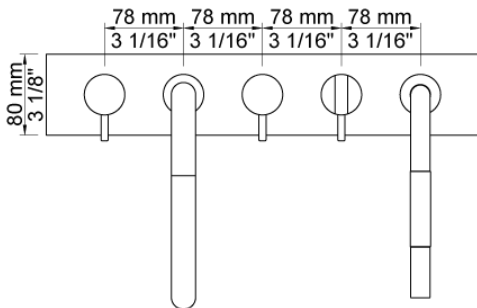

Date:

Client:

Project:

VOLA product: BK11

**BK11**

Two-handle mixer with double swivel spout for bath filling and mixer with hand shower. Complete with bracket and water collection box. BK11UP = Plumbed part, fixing bracket and water collection box. BK11AP = Trim parts.

**Flow**

	Bar:	1.0	2.0	3.0	4.0	5.0
090D	(l/min)	14.4	20.4	25.0	28.9	30.0
T1	(l/min)	5.8	8.2	10.0	11.6	12.9

**Available in colors**

- Color 02, Grey
- Color 04, Light blue
- Color 05, Orange
- Color 06, Light green
- Color 08, Yellow
- Color 09, Dark grey
- Color 12, Mocca
- Color 14, Bright red
- Color 15, Dark blue
- Color 16, Polished chrome
- Color 17, Gloss black
- Color 18, White
- Color 19, Natural brass
- Color 20, Brushed chrome
- Color 21, Carmine red
- Color 25, Pink
- Color 27, Matt black
- Color 40, Brushed stainless steel