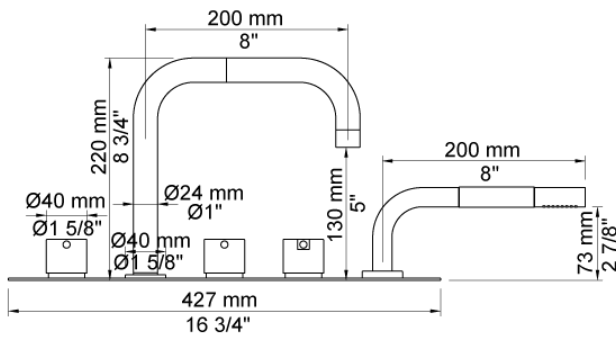

Date:

Client:

Project:

VOLA product: BK11

**BK11**

Two-handle mixer with double swivel spout for bath filling and mixer with hand shower. Complete with bracket and water collection box. BK11UP = Plumbed part, fixing bracket and water collection box. BK11AP = Trim parts.

**Flow**

	Bar:	1.0	2.0	3.0	4.0	5.0
090D	(l/min)	14.4	20.4	25.0	28.9	30.0
T1	(l/min)	5.8	8.2	10.0	11.6	12.9

**Available in colors**

- Color 02, Grey
- Color 04, Light blue
- Color 05, Orange
- Color 06, Light green
- Color 08, Yellow
- Color 09, Dark grey
- Color 12, Mocca
- Color 14, Bright red
- Color 15, Dark blue
- Color 16, Polished chrome
- Color 17, Gloss black
- Color 18, White
- Color 19, Natural brass
- Color 20, Brushed chrome
- Color 21, Carmine red
- Color 25, Pink
- Color 27, Matt black
- Color 40, Brushed stainless steel