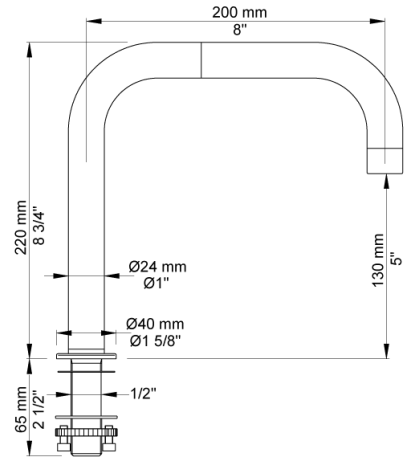

Date:

Client:

Project:

VOLA product: SC6

**SC6**

Two-handle mixer S50DH + S50D with double swivel spout 090D.

**Flow**

	<b>Bar:</b>	<b>1.0</b>	<b>2.0</b>	<b>3.0</b>	<b>4.0</b>	<b>5.0</b>
SC6	(l/min)	15.0	21.2	26.0	30.0	30.0

Date:

Client:

Project:

**090D**  
Double swivel spout. Hole cut out size: 22 mm.

**S50**  
Stop valve with 1/4 turn ceramic disc technology. Includes non-return valve and 1/2" inlet/outlet. Hole cut out size: 30 mm.