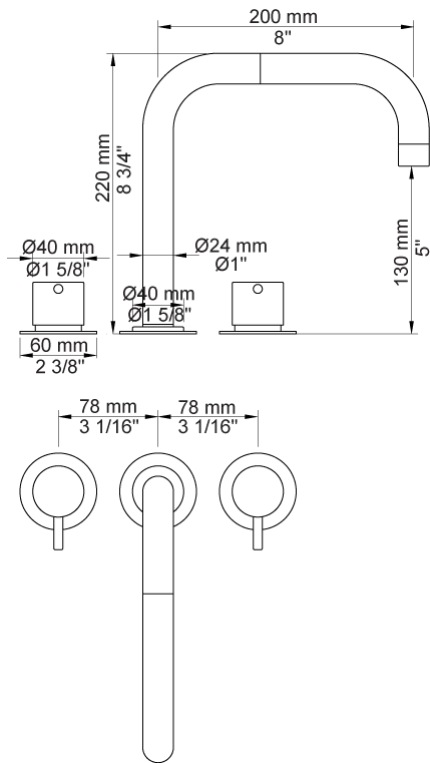

Date:

Client:

Project:

VOLA product: SC6

**SC6**

Two-handle mixer S50DH + S50D with double swivel spout 090D.

**Flow**

	<b>Bar:</b>	<b>1.0</b>	<b>2.0</b>	<b>3.0</b>	<b>4.0</b>	<b>5.0</b>
SC6	(l/min)	15.0	21.2	26.0	30.0	30.0

Date:

Client:

Project:

**090D**  
Double swivel spout. Hole cut out size: 22 mm.

**S50**  
Stop valve with 1/4 turn ceramic disc technology. Includes non-return valve and 1/2" inlet/outlet. Hole cut out size: 30 mm.