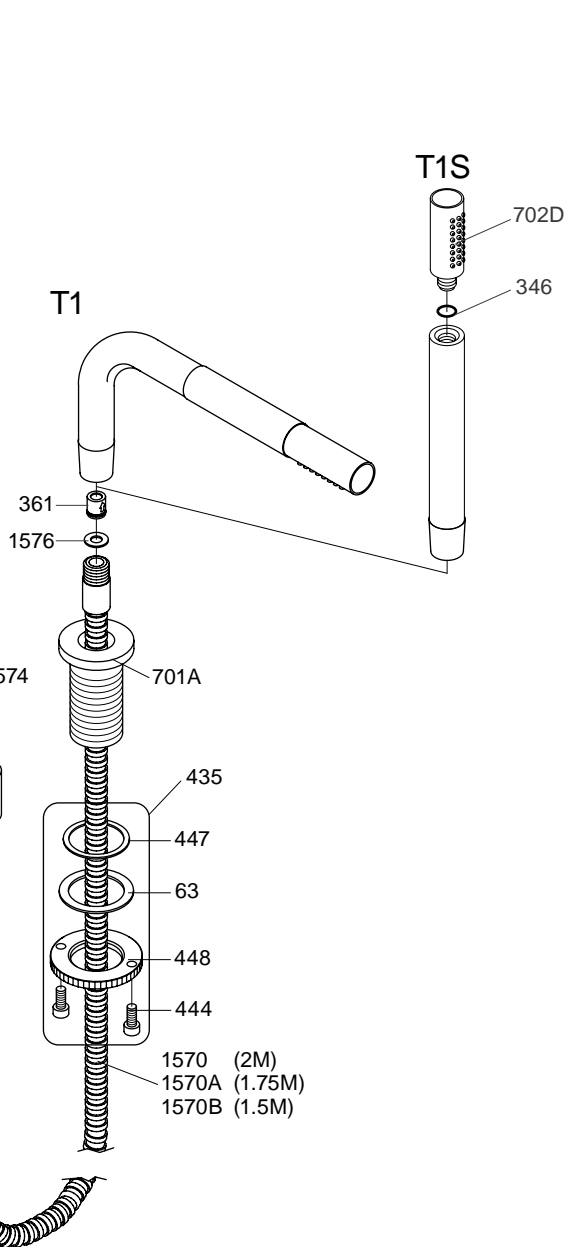

VR435: VR63, 2xVR444, VR447, VR448

vola
Lunavej 2
DK-8700 Horsens
Tlf : + 45 7023 5500
Fax: + 45 7023 5511
sales@vola.com
www.vola.com

VOLA T1, T1S T1V, T1SV

Date
Jun. 17

Rev.
6

Sheet
SB 39