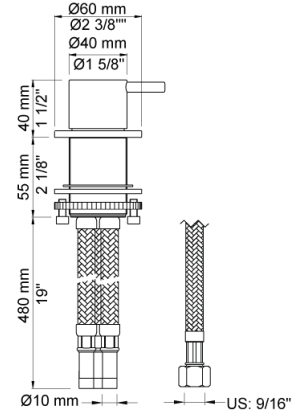

Date:

Client:

Project:

VOLA product: SC4

SC4

Two-handle mixer S50DH + S50D for use in conjunction with A24 one-handle mixer with hand shower 500T1. A24 sold separately.

Flow

	Bar:	1.0	2.0	3.0	4.0	5.0
S50 ¹⁾	(l/min)	28.9	40.8	50.0	57.7	64.6
S50 ²⁾	(l/min)	11.3	15.9	19.5	22.5	25.2
T1	(l/min)	5.8	8.2	10.0	11.6	12.9

¹⁾ Free outlet

²⁾ A24

Ø40 mm
Ø1 5/8"

Ø60 mm
Ø2 3/8"

Ø40 mm
Ø1 5/8"

78 mm
3 1/16"

156 mm
6 1/8"

78 mm
3 1/16"

Date:

Client:

Project:

500
One-handle table-mounted mixer.

S50
Stop valve with ¼ turn ceramic disc technology. Includes non-return valve and ½" inlet/outlet. Hole cut out size: 30 mm.

T1
Deck mounted pull out hand shower, with 1,5 m hose. Work top: Max. 45 mm. Hole cut out size: 30 mm.