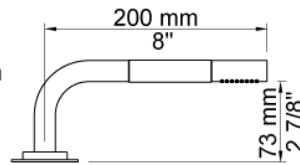

Date:

Client:

Project:

VOLA product: SC4

SC4

Two-handle mixer S50DH + S50D for use in conjunction with A24 one-handle mixer with hand shower 500T1. A24 sold separately.

Flow

	Bar:	1.0	2.0	3.0	4.0	5.0
S50 ¹⁾	(l/min)	28.9	40.8	50.0	57.7	64.6
S50 ²⁾	(l/min)	11.3	15.9	19.5	22.5	25.2
T1	(l/min)	5.8	8.2	10.0	11.6	12.9

¹⁾ Free outlet

²⁾ A24

Ø40 mm
Ø1 5/8"

Ø60 mm
Ø2 3/8"

Ø40 mm
Ø1 5/8"

78 mm
3 1/16"

156 mm
6 1/8"

78 mm
3 1/16"

Date:

Client:

Project:

500
One-handle table-mounted mixer.

S50
Stop valve with ¼ turn ceramic disc technology. Includes non-return valve and ½" inlet/outlet. Hole cut out size: 30 mm.

T1
Deck mounted pull out hand shower, with 1,5 m hose. Work top: Max. 45 mm. Hole cut out size: 30 mm.