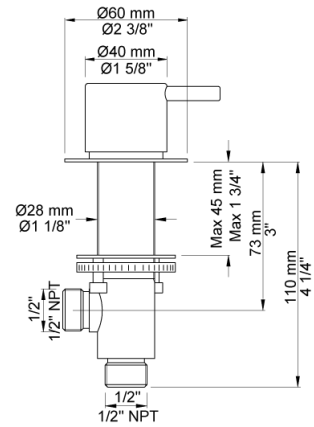

Date:

Client:

Project:

VOLA product: SC4

SC4

Two-handle mixer S50DH + S50D for use in conjunction with A24 one-handle mixer with hand shower 500T1. A24 sold separately.

Flow

	Bar:	1.0	2.0	3.0	4.0	5.0
S50 ¹⁾	(l/min)	28.9	40.8	50.0	57.7	64.6
S50 ²⁾	(l/min)	11.3	15.9	19.5	22.5	25.2
T1	(l/min)	5.8	8.2	10.0	11.6	12.9

¹⁾ Free outlet

²⁾ A24

Ø40 mm
Ø1 5/8"

Ø60 mm
Ø2 3/8"

Ø40 mm
Ø1 5/8"

78 mm
3 1/16"

156 mm
6 1/8"

78 mm
3 1/16"

Date:

Client:

Project:

500
One-handle table-mounted mixer.

S50
Stop valve with ¼ turn ceramic disc technology. Includes non-return valve and ½" inlet/outlet. Hole cut out size: 30 mm.

T1
Deck mounted pull out hand shower, with 1,5 m hose. Work top: Max. 45 mm. Hole cut out size: 30 mm.