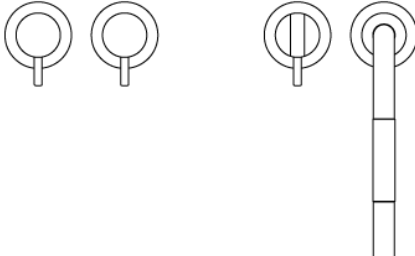

Date:

Client:

Project:

VOLA product: SC4

SC4

Two-handle mixer S50DH + S50D for use in conjunction with A24 one-handle mixer with hand shower 500T1. A24 sold separately.

Flow

	Bar:	1.0	2.0	3.0	4.0	5.0
S50 ¹⁾	(l/min)	28.9	40.8	50.0	57.7	64.6
S50 ²⁾	(l/min)	11.3	15.9	19.5	22.5	25.2
T1	(l/min)	5.8	8.2	10.0	11.6	12.9

¹⁾ Free outlet

²⁾ A24

Ø40 mm
Ø1 5/8"

Ø60 mm
Ø2 3/8"

Ø40 mm
Ø1 5/8"

78 mm
3 1/16"

156 mm
6 1/8"

78 mm
3 1/16"

Available in colors

- Color 02, Grey
- Color 04, Light blue
- Color 05, Orange
- Color 06, Light green
- Color 08, Yellow
- Color 09, Dark grey
- Color 12, Mocca
- Color 14, Bright red
- Color 15, Dark blue
- Color 16, Polished chrome
- Color 17, Gloss black
- Color 18, White
- Color 19, Natural brass
- Color 20, Brushed chrome
- Color 21, Carmine red
- Color 25, Pink
- Color 27, Matt black
- Color 40, Brushed stainless steel

Date:

Client:

Project:

500
One-handle table-mounted mixer.

S50
Stop valve with ¼ turn ceramic disc technology. Includes non-return valve and ½" inlet/outlet. Hole cut out size: 30 mm.

T1
Deck mounted pull out hand shower, with 1,5 m hose. Work top: Max. 45 mm. Hole cut out size: 30 mm.