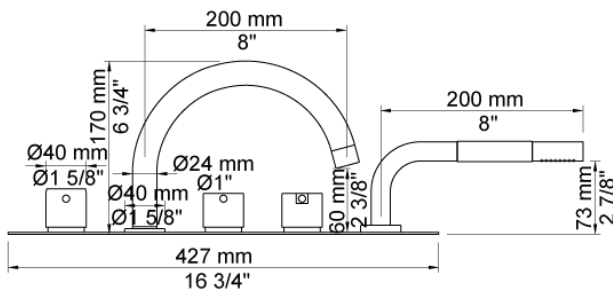

Date:

Client:

Project:

VOLA product: BK13

**BK13**

Two-handle mixer with swivel spout for bath filling and mixer with hand shower. Complete with mounting bracket and water collection box. BK13UP = Plumbed part, fixing bracket and water collection box. BK13AP = Trim parts.

**Flow**

	Bar:	1.0	2.0	3.0	4.0	5.0
090E	(l/min)	14.4	20.4	25.0	28.9	30.0
T1	(l/min)	5.8	8.2	10.0	11.6	12.9

**Available in colors**

- Color 02, Grey
- Color 04, Light blue
- Color 05, Orange
- Color 06, Light green
- Color 08, Yellow
- Color 09, Dark grey
- Color 12, Mocca
- Color 14, Bright red
- Color 15, Dark blue
- Color 16, Polished chrome
- Color 17, Gloss black
- Color 18, White
- Color 19, Natural brass
- Color 20, Brushed chrome
- Color 21, Carmine red
- Color 25, Pink
- Color 27, Matt black
- Color 40, Brushed stainless steel