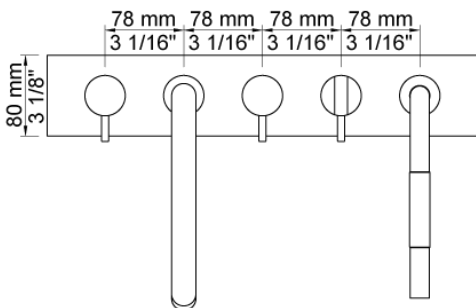

Date:

Client:

Project:

VOLA product: BK13

**BK13**

Two-handle mixer with swivel spout for bath filling and mixer with hand shower. Complete with mounting bracket and water collection box. BK13UP = Plumbed part, fixing bracket and water collection box. BK13AP = Trim parts.

**Flow**

	Bar:	1.0	2.0	3.0	4.0	5.0
090E	(l/min)	14.4	20.4	25.0	28.9	30.0
T1	(l/min)	5.8	8.2	10.0	11.6	12.9

**Available in colors**

- Color 02, Grey
- Color 04, Light blue
- Color 05, Orange
- Color 06, Light green
- Color 08, Yellow
- Color 09, Dark grey
- Color 12, Mocca
- Color 14, Bright red
- Color 15, Dark blue
- Color 16, Polished chrome
- Color 17, Gloss black
- Color 18, White
- Color 19, Natural brass
- Color 20, Brushed chrome
- Color 21, Carmine red
- Color 25, Pink
- Color 27, Matt black
- Color 40, Brushed stainless steel