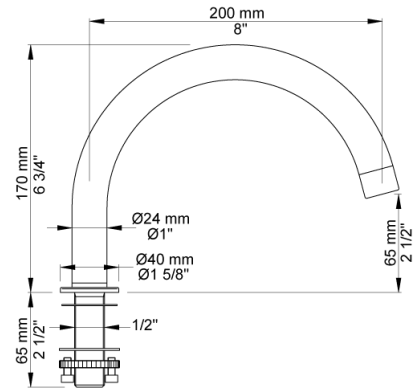

Date:

Client:

Project:

VOLA product: SC8

SC8

Two-handle mixer S50DH + S50D with swivel spout 090E.

Flow

	Bar:	1.0	2.0	3.0	4.0	5.0
SC8	(l/min)	15.0	21.2	26.0	30.0	30.0
SC8 ¹⁾	(l/min)	28.9	40.8	50.0	57.7	64.6

Date:

Client:

Project:

090E
Swivel spout. Hole cut out size: 22 mm.

S50
Stop valve with 1/4 turn ceramic disc technology. Includes non-return valve and 1/2" inlet/outlet. Hole cut out size: 30 mm.