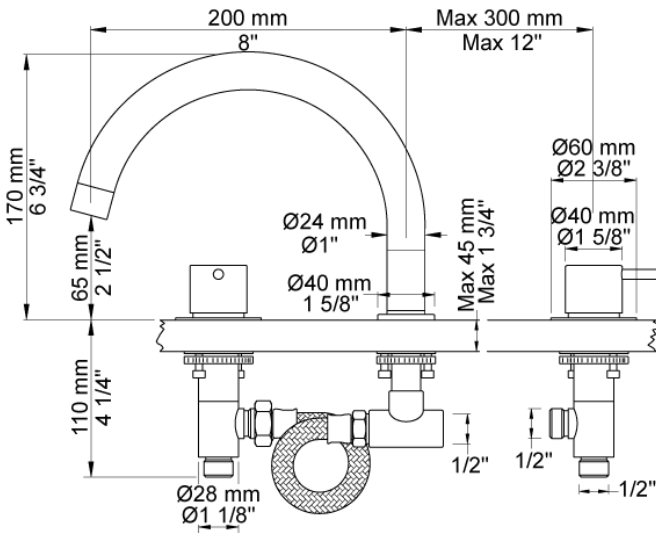

Available in colors

- Color 02, Grey
- Color 04, Light blue
- Color 05, Orange
- Color 06, Light green
- Color 08, Yellow
- Color 09, Dark grey
- Color 12, Mocca
- Color 14, Bright red
- Color 15, Dark blue
- Color 16, Polished chrome
- Color 17, Gloss black
- Color 18, White
- Color 19, Natural brass
- Color 20, Brushed chrome
- Color 21, Carmine red
- Color 25, Pink
- Color 27, Matt black
- Color 40, Brushed stainless steel