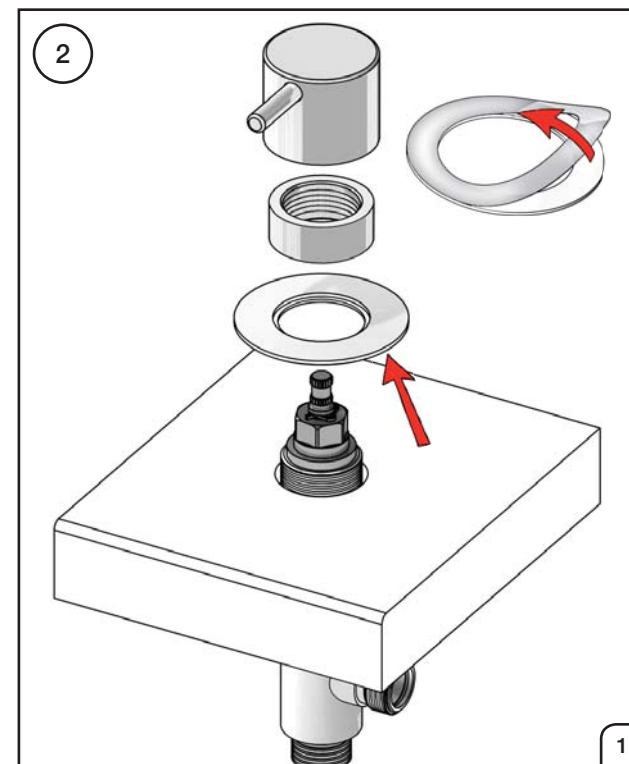

Data, 3 Bar:

	l/min.	Gal/min.
S50:	32,0	8.5
KV3:	30,0	7.9
KV4:	9,0	2.4
KV10, 15:	9,0	2.4
HV5, 8, 10:	9,0	2.4
SC2, 4 (A24):	16,0	4.2
SC6, 8, 11, 13: (C)	26,0	6.9

Max. 65°C, 150°F