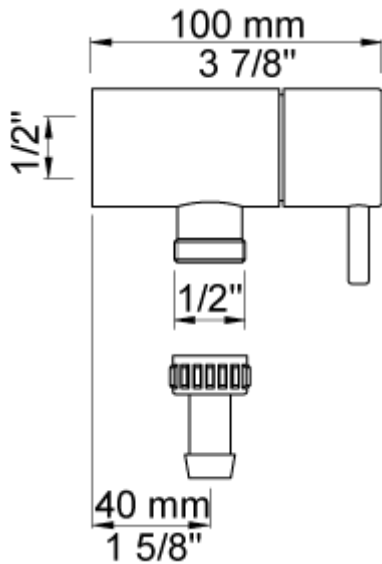

Date:

Client:

Project:

VOLA product: SH1

SH1

½" tap with ceramic disc technology, with non-return valve and hose connection.

Flow

	Bar:	1.0	2.0	3.0	4.0	5.0
SH1	(l/min)	15.9	22.5	27.5	31.8	35.5