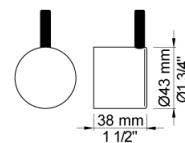

Date:

Client:

Project:

001
60 mm circular flange. Hole Ø33 mm.

050K
Adjustable body jet. 60 mm cover flange included.

060
Head shower, round, wall-mounted.

Date:

Client:

Project:

070R
Hand shower, hand shower with holder to the right and hose with non-return valve.

2001
60 mm circular flange. Hole Ø39 mm.

200M
Separate outlet socket. 1/2" connection to copper, steel, iron or pex pipe work.

Date:

Client:

Project:

5400NVA3

Thermostatic mixer with 3-way diverter, one fixed outlet socket. 3/4" connection to copper, steel, iron or pex pipe work.

NR51

On/off handle for 5000 and 6000.

NR54

Diverter handle for 5000.

Date:

Client:

Project:

NR64G

Diverter handle for 5400/5600. With peg in the same colour as handle (Standard).