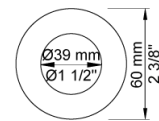

Flow

	Bar:	1.0	2.0	3.0	4.0	5.0
060 ¹⁾	(l/min)	12.7	18.0	22.0	25.4	28.4
050K ²⁾	(l/min)	2.9	4.1	5.0	5.0	5.0
070R ³⁾	(l/min)	5.2	7.4	9.0	9.0	9.0

¹⁾ Outlet 1 (Cal-Green flow max 2gpm)

²⁾ Outlet 2 (Cal-Green flow max 2gpm)

Date:

Client:

Project:

001
60 mm circular flange. Hole Ø33 mm.

050K
Adjustable body jet. 60 mm cover flange included.

060
Head shower, round, wall-mounted.

Date:

Client:

Project:

070R
Hand shower, hand shower with holder to the right and hose with non-return valve.

2001
60 mm circular flange. Hole Ø39 mm.

200M
Separate outlet socket. 1/2" connection to copper, steel, iron or pex pipe work.

Diverter handle for 5000.

Date:

Client:

Project:

NR64G

Diverter handle for 5400/5600. With peg in the same colour as handle (Standard).