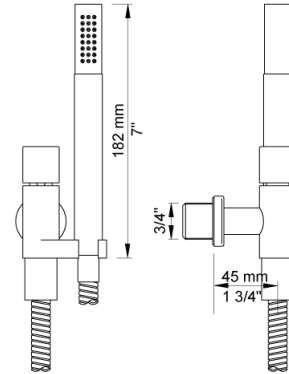

Flow

	Bar:	1.0	2.0	3.0	4.0	5.0
060 ¹⁾	(l/min)	12.7	18.0	22.0	25.4	28.4
050K ²⁾	(l/min)	2.9	4.1	5.0	5.0	5.0
070R ³⁾	(l/min)	5.2	7.4	9.0	9.0	9.0

¹⁾ Outlet 1 (Cal-Green flow max 2gpm)

²⁾ Outlet 2 (Cal-Green flow max 2gpm)

Date:

Client:

Project:

001
60 mm circular flange. Hole Ø33 mm.

050K
Adjustable body jet. 60 mm cover flange included.

060
Head shower, round, wall-mounted.

Date:

Client:

Project:

070R
Hand shower, hand shower with holder to the right and hose with non-return valve.

2001
60 mm circular flange. Hole Ø39 mm.

200M
Separate outlet socket. 1/2" connection to copper, steel, iron or pex pipe work.

Diverter handle for 5000.

Date:

Client:

Project:

NR64G

Diverter handle for 5400/5600. With peg in the same colour as handle (Standard).