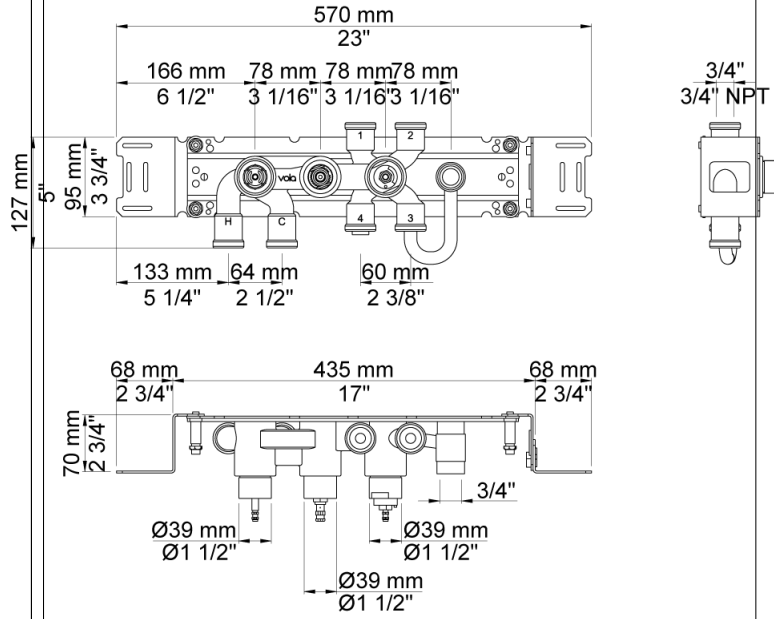

Flow

	Bar:	1.0	2.0	3.0	4.0	5.0
060 ¹⁾	(l/min)	12.7	18.0	22.0	25.4	28.4
050K ²⁾	(l/min)	2.9	4.1	5.0	5.0	5.0
070R ³⁾	(l/min)	5.2	7.4	9.0	9.0	9.0

¹⁾ Outlet 1 (Cal-Green flow max 2gpm)

²⁾ Outlet 2 (Cal-Green flow max 2gpm)

Date:

Client:

Project:

001
60 mm circular flange. Hole Ø33 mm.

050K
Adjustable body jet. 60 mm cover flange included.

060
Head shower, round, wall-mounted.

Date:

Client:

Project:

070R
Hand shower, hand shower with holder to the right and hose with non-return valve.

2001
60 mm circular flange. Hole Ø39 mm.

200M
Separate outlet socket. 1/2" connection to copper, steel, iron or pex pipe work.

Date:

Client:

Project:

5400NVA3

Thermostatic mixer with 3-way diverter, one fixed outlet socket. 3/4" connection to copper, steel, iron or pex pipe work.

NR51

On/off handle for 5000 and 6000.

NR54