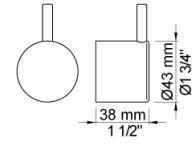

Date:

Client:

Project:

001
60 mm circular flange. Hole Ø33 mm.

050K
Adjustable body jet. 60 mm cover flange included.

060
Head shower, round, wall-mounted.

Date:

Client:

Project:

070R
Hand shower, hand shower with holder to the right and hose with non-return valve.

2001
60 mm circular flange. Hole Ø39 mm.

200M
Separate outlet socket. 1/2" connection to copper, steel, iron or pex pipe work.

Date:

Client:

Project:

5400NVA3

Thermostatic mixer with 3-way diverter, one fixed outlet socket. 3/4" connection to copper, steel, iron or pex pipe work.

NR51

On/off handle for 5000 and 6000.

NR54

Diverter handle for 5000.

Date:

Client:

Project:

NR64G

Diverter handle for 5400/5600. With peg in the same colour as handle (Standard).