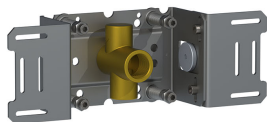

Date:

Client:

Project:

VOLA product: COMBI-17

COMBI-17

¾" Thermostatic mixer with 3-way diverter. Combi-17UP = Thermostatic mixer 5400NVA3, 3 pcs. 200M. Combi-17AP = Handle NR51, handle NR52, handle NR64G, hand shower and hand shower holder with non-return valve 070R, hose 1500 mm, wall mounted head shower 060, 2 pcs. 050K, 3 pcs. 60 mm circular flange 001, 3 pcs. 2001.

Date:

Client:

Project:

001
60 mm circular flange. Hole Ø33 mm.

050K
Adjustable body jet. 60 mm cover flange included.

060
Head shower, round, wall-mounted.

Date:

Client:

Project:

070R
Hand shower, hand shower with holder to the right and hose with non-return valve.

2001
60 mm circular flange. Hole Ø39 mm.

200M
Separate outlet socket. 1/2" connection to copper, steel, iron or pex pipe work.

Date:

Client:

Project:

5400NVA3

Thermostatic mixer with 3-way diverter, one fixed outlet socket. 3/4" connection to copper, steel, iron or pex pipe work.

NR51

On/off handle for 5000 and 6000.

NR54