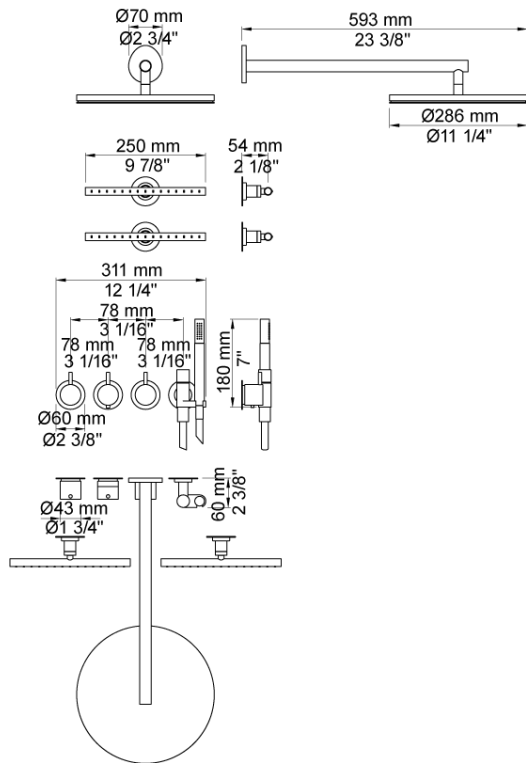

Available in colors

- Color 02, Grey
- Color 04, Light blue
- Color 05, Orange
- Color 06, Light green
- Color 08, Yellow
- Color 09, Dark grey
- Color 12, Mocca
- Color 14, Bright red
- Color 15, Dark blue
- Color 16, Polished chrome
- Color 17, Gloss black
- Color 18, White
- Color 19, Natural brass
- Color 20, Brushed chrome
- Color 21, Carmine red
- Color 25, Pink
- Color 27, Matt black
- Color 40, Brushed stainless steel