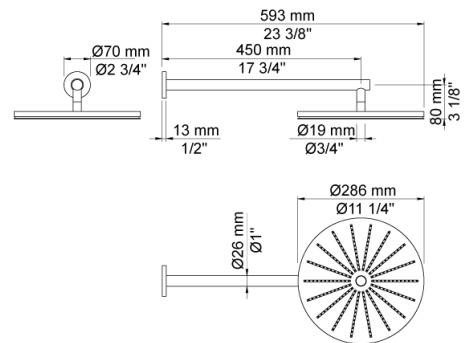

Flow

	Bar:	1.0	2.0	3.0	4.0	5.0
060 ¹⁾	(l/min)	12.7	18.0	22.0	25.4	28.4
050K ²⁾	(l/min)	2.9	4.1	5.0	5.0	5.0
070R ³⁾	(l/min)	5.2	7.4	9.0	9.0	9.0

¹⁾ Outlet 1 (Cal-Green flow max 2gpm)

²⁾ Outlet 2 (Cal-Green flow max 2gpm)

Date:

Client:

Project:

001
60 mm circular flange. Hole Ø33 mm.

050K
Adjustable body jet. 60 mm cover flange included.

060
Head shower, round, wall-mounted.

Date:

Client:

Project:

070R
Hand shower, hand shower with holder to the right and hose with non-return valve.

2001
60 mm circular flange. Hole Ø39 mm.

200M
Separate outlet socket. 1/2" connection to copper, steel, iron or pex pipe work.

Diverter handle for 5000.

Date:

Client:

Project:

NR64G

Diverter handle for 5400/5600. With peg in the same colour as handle (Standard).