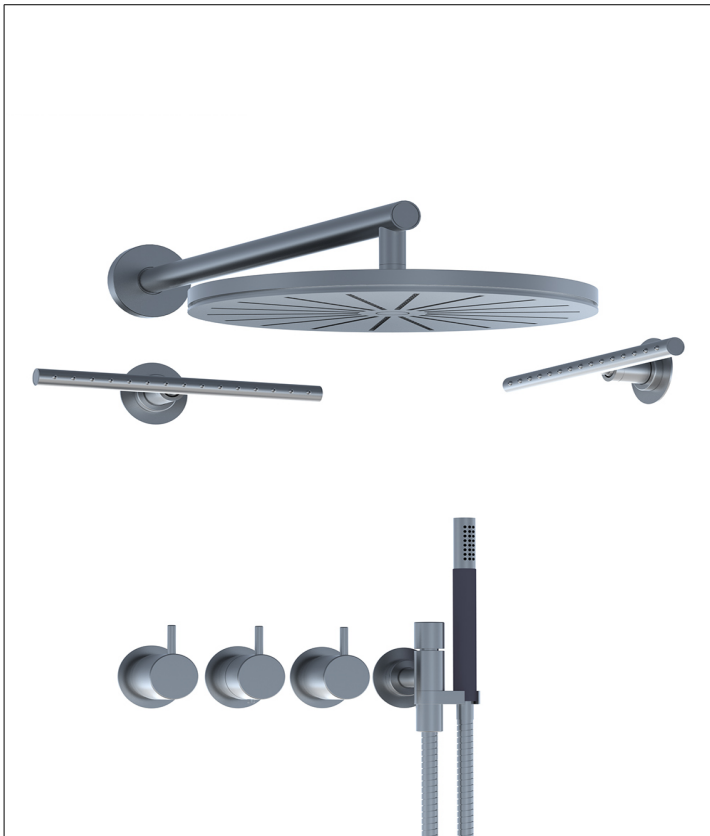

Date:

Client:

Project:

VOLA product: COMBI-17

COMBI-17

¾" Thermostatic mixer with 3-way diverter. Combi-17UP = Thermostatic mixer 5400NVA3, 3 pcs. 200M. Combi-17AP = Handle NR51, handle NR52, handle NR64G, hand shower and hand shower holder with non-return valve 070R, hose 1500 mm, wall mounted head shower 060, 2 pcs. 050K, 3 pcs. 60 mm circular flange 001, 3 pcs. 2001.

Date:

Client:

Project:

001
60 mm circular flange. Hole Ø33 mm.

050K
Adjustable body jet. 60 mm cover flange included.

060
Head shower, round, wall-mounted.

Date:

Client:

Project:

070R
Hand shower, hand shower with holder to the right and hose with non-return valve.

2001
60 mm circular flange. Hole Ø39 mm.

200M
Separate outlet socket. 1/2" connection to copper, steel, iron or pex pipe work.

Diverter handle for 5000.

Date:

Client:

Project:

NR64G

Diverter handle for 5400/5600. With peg in the same colour as handle (Standard).