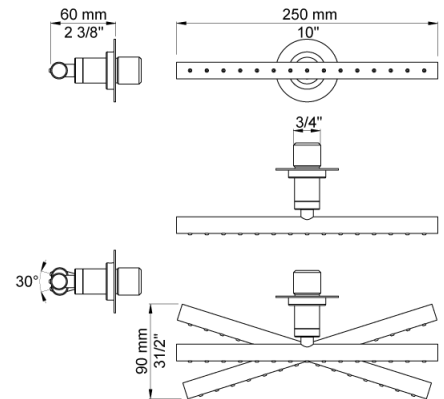

Flow

	Bar:	1.0	2.0	3.0	4.0	5.0
060 ¹⁾	(l/min)	12.7	18.0	22.0	25.4	28.4
050K ²⁾	(l/min)	2.9	4.1	5.0	5.0	5.0
070R ³⁾	(l/min)	5.2	7.4	9.0	9.0	9.0

¹⁾ Outlet 1 (Cal-Green flow max 2gpm)

²⁾ Outlet 2 (Cal-Green flow max 2gpm)

Date:

Client:

Project:

001
60 mm circular flange. Hole Ø33 mm.

050K
Adjustable body jet. 60 mm cover flange included.

060
Head shower, round, wall-mounted.

Date:

Client:

Project:

070R
Hand shower, hand shower with holder to the right and hose with non-return valve.

2001
60 mm circular flange. Hole Ø39 mm.

200M
Separate outlet socket. 1/2" connection to copper, steel, iron or pex pipe work.

Diverter handle for 5000.

Date:

Client:

Project:

NR64G

Diverter handle for 5400/5600. With peg in the same colour as handle (Standard).