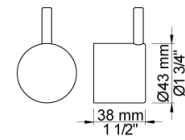

Date:

Client:

Project:

001
60 mm circular flange. Hole Ø33 mm.

050K
Adjustable body jet. 60 mm cover flange included.

060
Head shower, round, wall-mounted.

Date:

Client:

Project:

070R
Hand shower, hand shower with holder to the right and hose with non-return valve.

2001
60 mm circular flange. Hole Ø39 mm.

200M
Separate outlet socket. 1/2" connection to copper, steel, iron or pex pipe work.

Date:

Client:

Project:

5400NVA3

Thermostatic mixer with 3-way diverter, one fixed outlet socket. 3/4" connection to copper, steel, iron or pex pipe work.

NR51

On/off handle for 5000 and 6000.

NR54

Diverter handle for 5000.

Date:

Client:

Project:

NR64G

Diverter handle for 5400/5600. With peg in the same colour as handle (Standard).