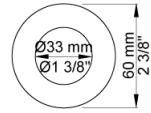

Flow

	Bar:	1.0	2.0	3.0	4.0	5.0
060 ¹⁾	(l/min)	12.7	18.0	22.0	25.4	28.4
050K ²⁾	(l/min)	2.9	4.1	5.0	5.0	5.0
070R ³⁾	(l/min)	5.2	7.4	9.0	9.0	9.0

¹⁾ Outlet 1 (Cal-Green flow max 2gpm)

²⁾ Outlet 2 (Cal-Green flow max 2gpm)

Date:

Client:

Project:

001
60 mm circular flange. Hole Ø33 mm.

050K
Adjustable body jet. 60 mm cover flange included.

060
Head shower, round, wall-mounted.

Date:

Client:

Project:

070R
Hand shower, hand shower with holder to the right and hose with non-return valve.

2001
60 mm circular flange. Hole Ø39 mm.

200M
Separate outlet socket. 1/2" connection to copper, steel, iron or pex pipe work.

Diverter handle for 5000.

Date:

Client:

Project:

NR64G

Diverter handle for 5400/5600. With peg in the same colour as handle (Standard).