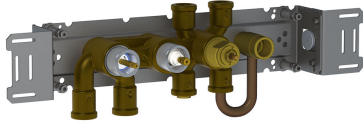

Date:

Client:

Project:

VOLA product: COMBI-17

COMBI-17

¾" Thermostatic mixer with 3-way diverter. Combi-17UP = Thermostatic mixer 5400NVA3, 3 pcs. 200M. Combi-17AP = Handle NR51, handle NR52, handle NR64G, hand shower and hand shower holder with non-return valve 070R, hose 1500 mm, wall mounted head shower 060, 2 pcs. 050K, 3 pcs. 60 mm circular flange 001, 3 pcs. 2001.

Date:

Client:

Project:

001
60 mm circular flange. Hole Ø33 mm.

050K
Adjustable body jet. 60 mm cover flange included.

060
Head shower, round, wall-mounted.

Date:

Client:

Project:

070R
Hand shower, hand shower with holder to the right and hose with non-return valve.

2001
60 mm circular flange. Hole Ø39 mm.

200M
Separate outlet socket. 1/2" connection to copper, steel, iron or pex pipe work.

Date:

Client:

Project:

5400NVA3

Thermostatic mixer with 3-way diverter, one fixed outlet socket. 3/4" connection to copper, steel, iron or pex pipe work.

NR51

On/off handle for 5000 and 6000.

NR54