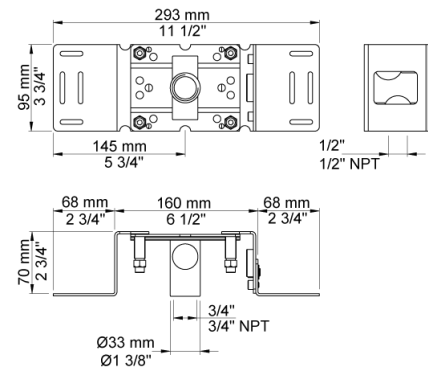

Flow

	Bar:	1.0	2.0	3.0	4.0	5.0
060 ¹⁾	(l/min)	12.7	18.0	22.0	25.4	28.4
050K ²⁾	(l/min)	2.9	4.1	5.0	5.0	5.0
070R ³⁾	(l/min)	5.2	7.4	9.0	9.0	9.0

¹⁾ Outlet 1 (Cal-Green flow max 2gpm)

²⁾ Outlet 2 (Cal-Green flow max 2gpm)

Date:

Client:

Project:

001
60 mm circular flange. Hole Ø33 mm.

050K
Adjustable body jet. 60 mm cover flange included.

060
Head shower, round, wall-mounted.

Date:

Client:

Project:

070R
Hand shower, hand shower with holder to the right and hose with non-return valve.

2001
60 mm circular flange. Hole Ø39 mm.

200M
Separate outlet socket. 1/2" connection to copper, steel, iron or pex pipe work.

Date:

Client:

Project:

5400NVA3

Thermostatic mixer with 3-way diverter, one fixed outlet socket. 3/4" connection to copper, steel, iron or pex pipe work.

NR51

On/off handle for 5000 and 6000.

NR54