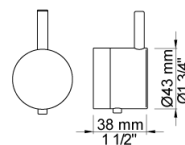

Date:

Client:

Project:

001
60 mm circular flange. Hole Ø33 mm.

050K
Adjustable body jet. 60 mm cover flange included.

060
Head shower, round, wall-mounted.

Date:

Client:

Project:

070S
Hand shower, hand shower holder and hose with non-return valve.

2001
60 mm circular flange. Hole Ø39 mm.

200M
Separate outlet socket. 1/2" connection to copper, steel, iron or pex pipe work.

Date:

Client:

Project:

5400NVA3

Thermostatic mixer with 3-way diverter, one fixed outlet socket. 3/4" connection to copper, steel, iron or pex pipe work.

NR51

On/off handle for 5000 and 6000.

NR52

Thermostatic handle for serie 5000.

Date:

Client:

Project:

NR64G

Diverter handle for 5400/5600. With peg in the same colour as handle (Standard).