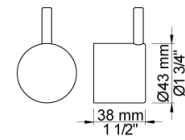

Date:

Client:

Project:

001
60 mm circular flange. Hole Ø33 mm.

050K
Adjustable body jet. 60 mm cover flange included.

060
Head shower, round, wall-mounted.

Date:

Client:

Project:

070S
Hand shower, hand shower holder and hose with non-return valve.

2001
60 mm circular flange. Hole Ø39 mm.

200M
Separate outlet socket. 1/2" connection to copper, steel, iron or pex pipe work.

Date:

Client:

Project:

5400NVA3

Thermostatic mixer with 3-way diverter, one fixed outlet socket. 3/4" connection to copper, steel, iron or pex pipe work.

NR51

On/off handle for 5000 and 6000.

NR52

Thermostatic handle for serie 5000.

Date:

Client:

Project:

NR64G

Diverter handle for 5400/5600. With peg in the same colour as handle (Standard).