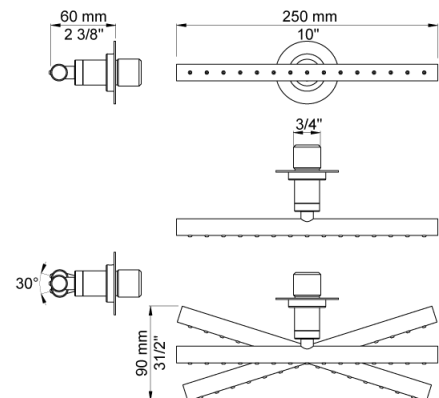

Flow

	Bar:	1.0	2.0	3.0	4.0	5.0
060 ¹⁾	(l/min)	12.7	18.0	22.0	25.4	28.4
050K ²⁾	(l/min)	2.9	4.1	5.0	5.0	5.0
070S ³⁾	(l/min)	6.9	9.8	12.0	13.9	15.5

¹⁾ Outlet 1 (Cal-Green flow max 2gpm)

²⁾ Outlet 2 (Cal-Green flow max 2gpm)

Date:

Client:

Project:

001
60 mm circular flange. Hole Ø33 mm.

050K
Adjustable body jet. 60 mm cover flange included.

060
Head shower, round, wall-mounted.

Date:

Client:

Project:

070S
Hand shower, hand shower holder and hose with non-return valve.

2001
60 mm circular flange. Hole Ø39 mm.

200M
Separate outlet socket. 1/2" connection to copper, steel, iron or pex pipe work.

Thermostatic handle for serie 5000.

Date:

Client:

Project:

NR64G

Diverter handle for 5400/5600. With peg in the same colour as handle (Standard).