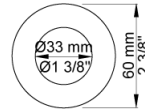

Flow

	Bar:	1.0	2.0	3.0	4.0	5.0
060 ¹⁾	(l/min)	12.7	18.0	22.0	25.4	28.4
050K ²⁾	(l/min)	2.9	4.1	5.0	5.0	5.0
070S ³⁾	(l/min)	6.9	9.8	12.0	13.9	15.5

¹⁾ Outlet 1 (Cal-Green flow max 2gpm)

²⁾ Outlet 2 (Cal-Green flow max 2gpm)

Date:

Client:

Project:

001
60 mm circular flange. Hole Ø33 mm.

050K
Adjustable body jet. 60 mm cover flange included.

060
Head shower, round, wall-mounted.

Date:

Client:

Project:

070S
Hand shower, hand shower holder and hose with non-return valve.

2001
60 mm circular flange. Hole Ø39 mm.

200M
Separate outlet socket. 1/2" connection to copper, steel, iron or pex pipe work.