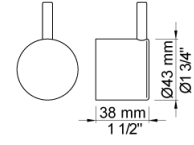

Date:

Client:

Project:

001
60 mm circular flange. Hole Ø33 mm.

050K
Adjustable body jet. 60 mm cover flange included.

060
Head shower, round, wall-mounted.

Date:

Client:

Project:

070S
Hand shower, hand shower holder and hose with non-return valve.

2001
60 mm circular flange. Hole Ø39 mm.

200M
Separate outlet socket. 1/2" connection to copper, steel, iron or pex pipe work.

Date:

Client:

Project:

5400NVA3

Thermostatic mixer with 3-way diverter, one fixed outlet socket. 3/4" connection to copper, steel, iron or pex pipe work.

NR51

On/off handle for 5000 and 6000.

NR52

Thermostatic handle for serie 5000.

Date:

Client:

Project:

NR64G

Diverter handle for 5400/5600. With peg in the same colour as handle (Standard).