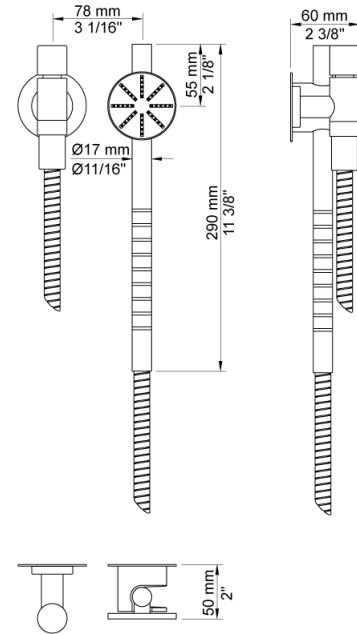

Flow

	Bar:	1.0	2.0	3.0	4.0	5.0
060 ¹⁾	(l/min)	12.7	18.0	22.0	25.4	28.4
050K ²⁾	(l/min)	2.9	4.1	5.0	5.0	5.0
070S ³⁾	(l/min)	6.9	9.8	12.0	13.9	15.5

¹⁾ Outlet 1 (Cal-Green flow max 2gpm)

²⁾ Outlet 2 (Cal-Green flow max 2gpm)

Date:

Client:

Project:

001
60 mm circular flange. Hole Ø33 mm.

050K
Adjustable body jet. 60 mm cover flange included.

060
Head shower, round, wall-mounted.

Date:

Client:

Project:

070S
Hand shower, hand shower holder and hose with non-return valve.

2001
60 mm circular flange. Hole Ø39 mm.

200M
Separate outlet socket. 1/2" connection to copper, steel, iron or pex pipe work.

Thermostatic handle for serie 5000.

Date:

Client:

Project:

NR64G

Diverter handle for 5400/5600. With peg in the same colour as handle (Standard).