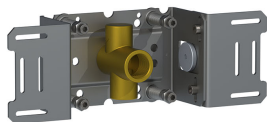

Date:

Client:

Project:

VOLA product: COMBI-17S

COMBI-17S

¾" Thermostatic mixer with 3-way diverter. Combi-17SUP = Thermostatic mixer 5400NVA3, 3 pcs. 200M. Combi-17SAP = Handle NR51, handle NR52, handle NR64G, hand shower and hand shower holder with non-return valve 070S, hose 1500 mm, wall mounted head shower 060, 2 pcs. 050K, 5 pcs. 60 mm circular flange 001, 3 pcs. 2001.

Date:

Client:

Project:

001
60 mm circular flange. Hole Ø33 mm.

050K
Adjustable body jet. 60 mm cover flange included.

060
Head shower, round, wall-mounted.

Date:

Client:

Project:

070S
Hand shower, hand shower holder and hose with non-return valve.

2001
60 mm circular flange. Hole Ø39 mm.

200M
Separate outlet socket. 1/2" connection to copper, steel, iron or pex pipe work.

Date:

Client:

Project:

5400NVA3

Thermostatic mixer with 3-way diverter, one fixed outlet socket. 3/4" connection to copper, steel, iron or pex pipe work.

NR51

On/off handle for 5000 and 6000.

NR52