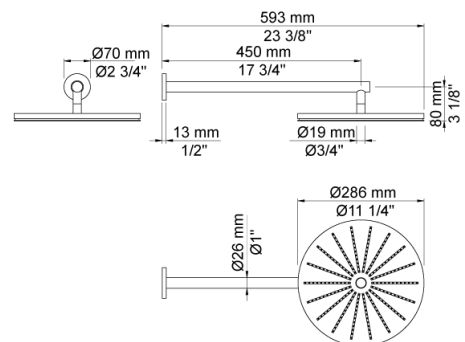

Flow

	Bar:	1.0	2.0	3.0	4.0	5.0
060 ¹⁾	(l/min)	12.7	18.0	22.0	25.4	28.4
050K ²⁾	(l/min)	2.9	4.1	5.0	5.0	5.0
070S ³⁾	(l/min)	6.9	9.8	12.0	13.9	15.5

¹⁾ Outlet 1 (Cal-Green flow max 2gpm)

²⁾ Outlet 2 (Cal-Green flow max 2gpm)

Date:

Client:

Project:

001
60 mm circular flange. Hole Ø33 mm.

050K
Adjustable body jet. 60 mm cover flange included.

060
Head shower, round, wall-mounted.

Date:

Client:

Project:

070S
Hand shower, hand shower holder and hose with non-return valve.

2001
60 mm circular flange. Hole Ø39 mm.

200M
Separate outlet socket. 1/2" connection to copper, steel, iron or pex pipe work.

Thermostatic handle for serie 5000.

Date:

Client:

Project:

NR64G

Diverter handle for 5400/5600. With peg in the same colour as handle (Standard).