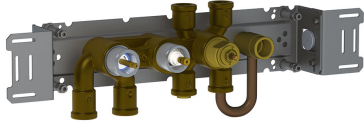

Date:

Client:

Project:

VOLA product: COMBI-17S

COMBI-17S

¾" Thermostatic mixer with 3-way diverter. Combi-17SUP = Thermostatic mixer 5400NVA3, 3 pcs. 200M. Combi-17SAP = Handle NR51, handle NR52, handle NR64G, hand shower and hand shower holder with non-return valve 070S, hose 1500 mm, wall mounted head shower 060, 2 pcs. 050K, 5 pcs. 60 mm circular flange 001, 3 pcs. 2001.

Date:

Client:

Project:

001
60 mm circular flange. Hole Ø33 mm.

050K
Adjustable body jet. 60 mm cover flange included.

060
Head shower, round, wall-mounted.

Date:

Client:

Project:

070S
Hand shower, hand shower holder and hose with non-return valve.

2001
60 mm circular flange. Hole Ø39 mm.

200M
Separate outlet socket. 1/2" connection to copper, steel, iron or pex pipe work.

Date:

Client:

Project:

5400NVA3

Thermostatic mixer with 3-way diverter, one fixed outlet socket. 3/4" connection to copper, steel, iron or pex pipe work.

NR51

On/off handle for 5000 and 6000.

NR52