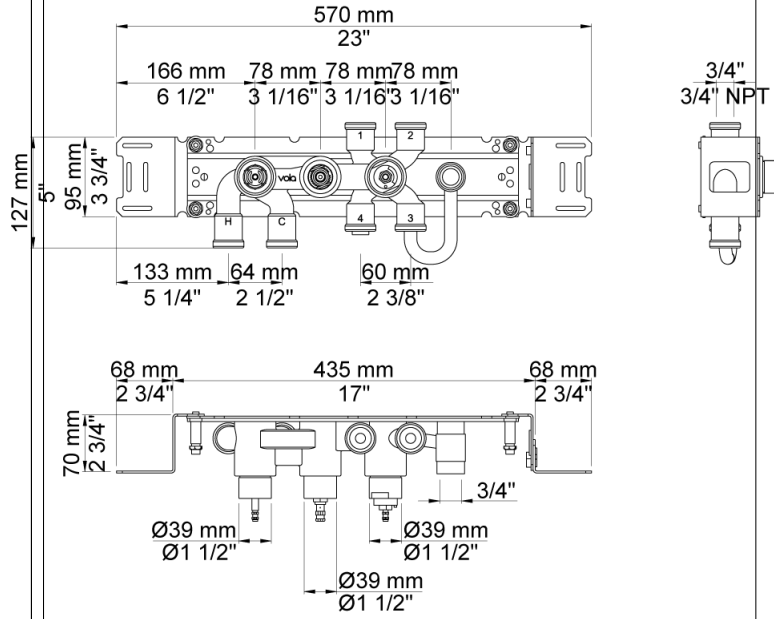

Date:

Client:

Project:

001
60 mm circular flange. Hole Ø33 mm.

050K
Adjustable body jet. 60 mm cover flange included.

060
Head shower, round, wall-mounted.

Date:

Client:

Project:

070S
Hand shower, hand shower holder and hose with non-return valve.

2001
60 mm circular flange. Hole Ø39 mm.

200M
Separate outlet socket. 1/2" connection to copper, steel, iron or pex pipe work.

Date:

Client:

Project:

5400NVA3

Thermostatic mixer with 3-way diverter, one fixed outlet socket. 3/4" connection to copper, steel, iron or pex pipe work.

NR51

On/off handle for 5000 and 6000.

NR52