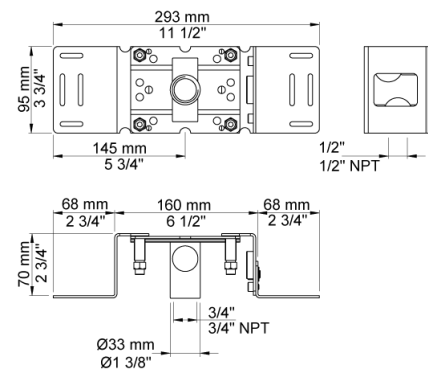

Flow

	Bar:	1.0	2.0	3.0	4.0	5.0
060 ¹⁾	(l/min)	12.7	18.0	22.0	25.4	28.4
050K ²⁾	(l/min)	2.9	4.1	5.0	5.0	5.0
070S ³⁾	(l/min)	6.9	9.8	12.0	13.9	15.5

¹⁾ Outlet 1 (Cal-Green flow max 2gpm)

²⁾ Outlet 2 (Cal-Green flow max 2gpm)

Date:

Client:

Project:

001
60 mm circular flange. Hole Ø33 mm.

050K
Adjustable body jet. 60 mm cover flange included.

060
Head shower, round, wall-mounted.

Date:

Client:

Project:

070S
Hand shower, hand shower holder and hose with non-return valve.

2001
60 mm circular flange. Hole Ø39 mm.

200M
Separate outlet socket. 1/2" connection to copper, steel, iron or pex pipe work.

Date:

Client:

Project:

5400NVA3

Thermostatic mixer with 3-way diverter, one fixed outlet socket. 3/4" connection to copper, steel, iron or pex pipe work.

NR51

On/off handle for 5000 and 6000.

NR52