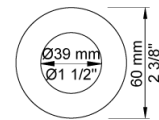

Flow

	Bar:	1.0	2.0	3.0	4.0	5.0
060 ¹⁾	(l/min)	12.7	18.0	22.0	25.4	28.4
050K ²⁾	(l/min)	2.9	4.1	5.0	5.0	5.0
070S ³⁾	(l/min)	6.9	9.8	12.0	13.9	15.5

¹⁾ Outlet 1 (Cal-Green flow max 2gpm)

²⁾ Outlet 2 (Cal-Green flow max 2gpm)

Date:

Client:

Project:

001
60 mm circular flange. Hole Ø33 mm.

050K
Adjustable body jet. 60 mm cover flange included.

060
Head shower, round, wall-mounted.

Date:

Client:

Project:

070S
Hand shower, hand shower holder and hose with non-return valve.

2001
60 mm circular flange. Hole Ø39 mm.

200M
Separate outlet socket. 1/2" connection to copper, steel, iron or pex pipe work.