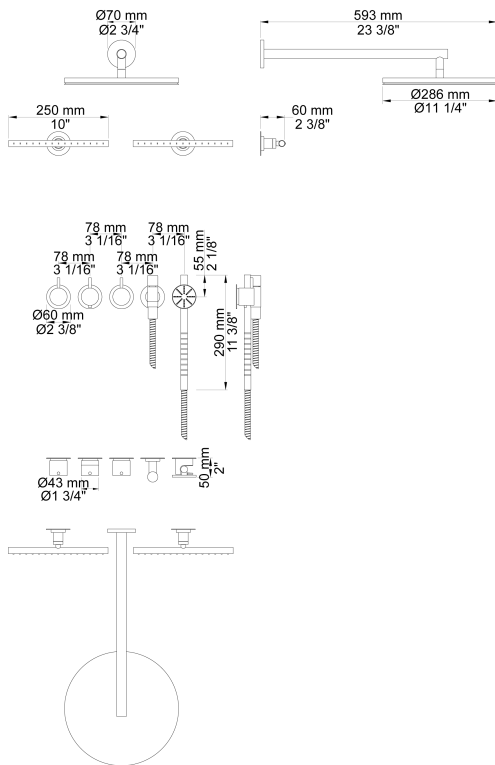

Available in colors

- Color 02, Grey
- Color 04, Light blue
- Color 05, Orange
- Color 06, Light green
- Color 08, Yellow
- Color 09, Dark grey
- Color 12, Mocca
- Color 14, Bright red
- Color 15, Dark blue
- Color 16, Polished chrome
- Color 17, Gloss black
- Color 18, White
- Color 19, Natural brass
- Color 20, Brushed chrome
- Color 21, Carmine red
- Color 25, Pink
- Color 27, Matt black
- Color 40, Brushed stainless steel