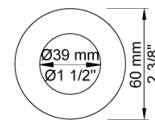

Flow

	Bar:	1.0	2.0	3.0	4.0	5.0
060A ¹⁾	(l/min)	12.7	18.0	22.0	25.4	28.4
050K ²⁾	(l/min)	2.9	4.1	5.0	5.0	5.0
070 ³⁾	(l/min)	5.2	7.4	9.0	9.0	9.0

¹⁾ Outlet 1 (Cal-Green flow max 2gpm)

²⁾ Outlet 2 (Cal-Green flow max 2gpm)

Date:

Client:

Project:

001
60 mm circular flange. Hole Ø33 mm.

050K
Adjustable body jet. 60 mm cover flange included.

060A
Head shower, round, ceiling-mounted. 60 mm cover flange included.

Date:

Client:

Project:

070
Hand shower, hand shower holder and hose with non-return valve.

2001
60 mm circular flange. Hole Ø39 mm.

200M
Separate outlet socket. 1/2" connection to copper, steel, iron or pex pipe work.