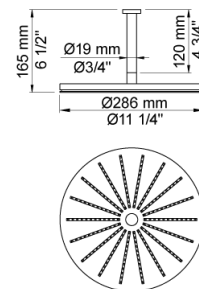

Flow

	Bar:	1.0	2.0	3.0	4.0	5.0
060A ¹⁾	(l/min)	12.7	18.0	22.0	25.4	28.4
050K ²⁾	(l/min)	2.9	4.1	5.0	5.0	5.0
070 ³⁾	(l/min)	5.2	7.4	9.0	9.0	9.0

¹⁾ Outlet 1 (Cal-Green flow max 2gpm)

²⁾ Outlet 2 (Cal-Green flow max 2gpm)

Date:

Client:

Project:

001
60 mm circular flange. Hole Ø33 mm.

050K
Adjustable body jet. 60 mm cover flange included.

060A
Head shower, round, ceiling-mounted. 60 mm cover flange included.

Date:

Client:

Project:

070
Hand shower, hand shower holder and hose with non-return valve.

2001
60 mm circular flange. Hole Ø39 mm.

200M
Separate outlet socket. 1/2" connection to copper, steel, iron or pex pipe work.

Thermostatic handle for serie 5000.

Date:

Client:

Project:

NR64G

Diverter handle for 5400/5600. With peg in the same colour as handle (Standard).