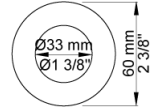

Flow

	Bar:	1.0	2.0	3.0	4.0	5.0
060A ¹⁾	(l/min)	12.7	18.0	22.0	25.4	28.4
050K ²⁾	(l/min)	2.9	4.1	5.0	5.0	5.0
070 ³⁾	(l/min)	5.2	7.4	9.0	9.0	9.0

¹⁾ Outlet 1 (Cal-Green flow max 2gpm)

²⁾ Outlet 2 (Cal-Green flow max 2gpm)

³⁾ Outlet 3 (Cal-Green flow max 2gpm)

Available in colors

- Color 02, Grey
- Color 04, Light blue
- Color 05, Orange
- Color 06, Light green
- Color 08, Yellow
- Color 09, Dark grey
- Color 12, Mocca
- Color 14, Bright red
- Color 15, Dark blue
- Color 16, Polished chrome
- Color 17, Gloss black
- Color 18, White
- Color 19, Natural brass
- Color 20, Brushed chrome
- Color 21, Carmine red
- Color 25, Pink
- Color 27, Matt black
- Color 40, Brushed stainless steel

Date:

Client:

Project:

001
60 mm circular flange. Hole Ø33 mm.

050K
Adjustable body jet. 60 mm cover flange included.

060A
Head shower, round, ceiling-mounted. 60 mm cover flange included.

Date:

Client:

Project:

070
Hand shower, hand shower holder and hose with non-return valve.

2001
60 mm circular flange. Hole Ø39 mm.

200M
Separate outlet socket. 1/2" connection to copper, steel, iron or pex pipe work.