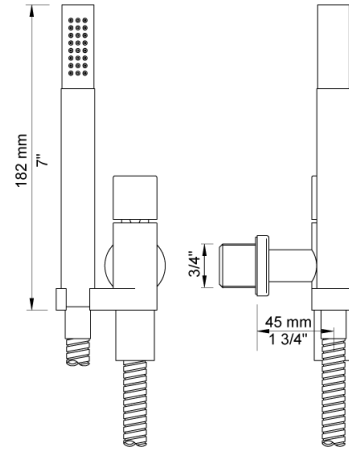

Flow

	Bar:	1.0	2.0	3.0	4.0	5.0
060A ¹⁾	(l/min)	12.7	18.0	22.0	25.4	28.4
050K ²⁾	(l/min)	2.9	4.1	5.0	5.0	5.0
070 ³⁾	(l/min)	5.2	7.4	9.0	9.0	9.0

¹⁾ Outlet 1 (Cal-Green flow max 2gpm)

²⁾ Outlet 2 (Cal-Green flow max 2gpm)

Date:

Client:

Project:

001
60 mm circular flange. Hole Ø33 mm.

050K
Adjustable body jet. 60 mm cover flange included.

060A
Head shower, round, ceiling-mounted. 60 mm cover flange included.

Date:

Client:

Project:

070
Hand shower, hand shower holder and hose with non-return valve.

2001
60 mm circular flange. Hole Ø39 mm.

200M
Separate outlet socket. 1/2" connection to copper, steel, iron or pex pipe work.

Thermostatic handle for serie 5000.

Date:

Client:

Project:

NR64G

Diverter handle for 5400/5600. With peg in the same colour as handle (Standard).