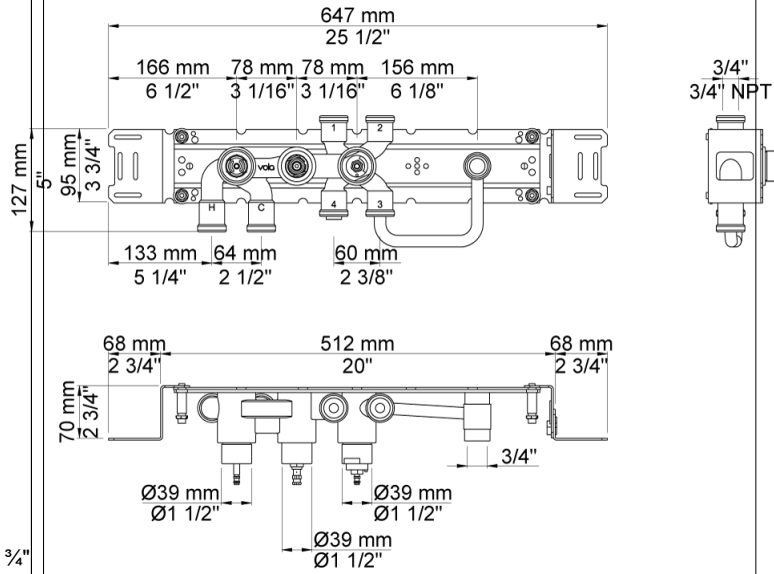

Date:

Client:

Project:

001
60 mm circular flange. Hole Ø33 mm.

050K
Adjustable body jet. 60 mm cover flange included.

060A
Head shower, round, ceiling-mounted. 60 mm cover flange included.

Date:

Client:

Project:

070
Hand shower, hand shower holder and hose with non-return valve.

2001
60 mm circular flange. Hole Ø39 mm.

200M
Separate outlet socket. 1/2" connection to copper, steel, iron or pex pipe work.

Date:

Client:

Project:

5400FVA3

Thermostatic mixer with 3-way diverter, one premounted outlet socket. 3/4" connection to copper, steel, iron or pex pipe work.

NR51

On/off handle for 5000 and 6000.

NR52

Thermostatic handle for serie 5000.

Date:

Client:

Project:

NR64G

Diverter handle for 5400/5600. With peg in the same colour as handle (Standard).