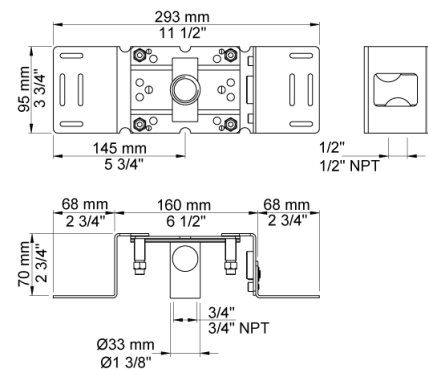

Date:

Client:

Project:

001
60 mm circular flange. Hole Ø33 mm.

050K
Adjustable body jet. 60 mm cover flange included.

060A
Head shower, round, ceiling-mounted. 60 mm cover flange included.

Date:

Client:

Project:

070
Hand shower, hand shower holder and hose with non-return valve.

2001
60 mm circular flange. Hole Ø39 mm.

200M
Separate outlet socket. 1/2" connection to copper, steel, iron or pex pipe work.