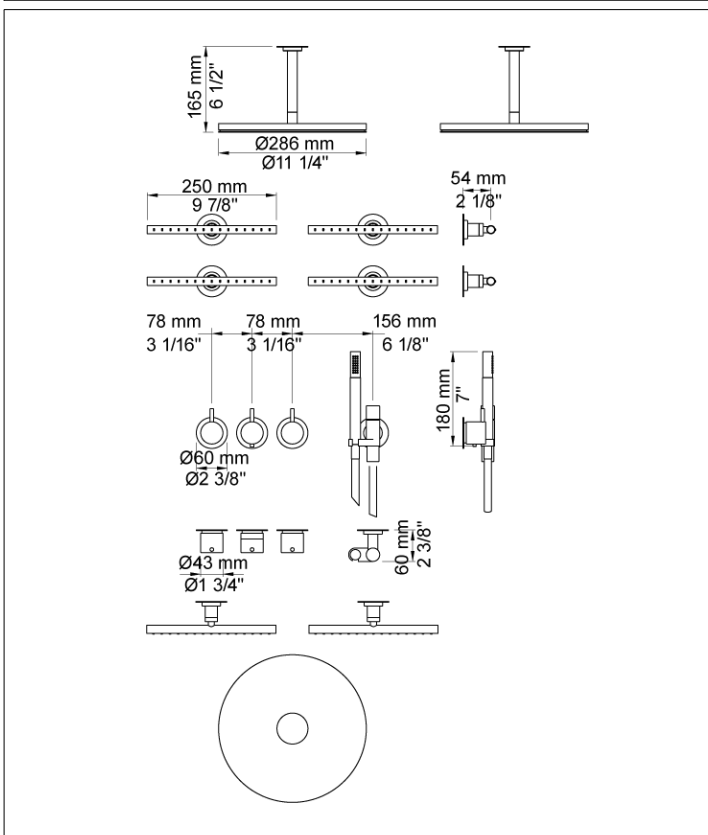

Date:

Client:

Project:

VOLA product: COMBI-21

COMBI-21

¾" Thermostatic mixer with 3-way diverter. Combi-21UP = Thermostatic mixer 5400FVA3, 5 pcs. 200M..Combi-21AP = Handle NR51, handle NR52, handle NR64G, hand shower and hand shower holder with non-return valve 070, hose 1500 mm, ceiling mounted head shower 060A, 4 pcs. 050K, 6 pcs. 60 mm circular flanges 001, 3 pcs. 2001.

Flow

	Bar:	1.0	2.0	3.0	4.0	5.0
060A ¹⁾	(l/min)	12.7	18.0	22.0	25.4	28.4
050K ²⁾	(l/min)	2.9	4.1	5.0	5.0	5.0
070 ³⁾	(l/min)	5.2	7.4	9.0	9.0	9.0

¹⁾ Outlet 1 (Cal-Green flow max 2gpm)

²⁾ Outlet 2 (Cal-Green flow max 2gpm)

Date:

Client:

Project:

001
60 mm circular flange. Hole Ø33 mm.

050K
Adjustable body jet. 60 mm cover flange included.

060A
Head shower, round, ceiling-mounted. 60 mm cover flange included.

Date:

Client:

Project:

070
Hand shower, hand shower holder and hose with non-return valve.

2001
60 mm circular flange. Hole Ø39 mm.

200M
Separate outlet socket. 1/2" connection to copper, steel, iron or pex pipe work.