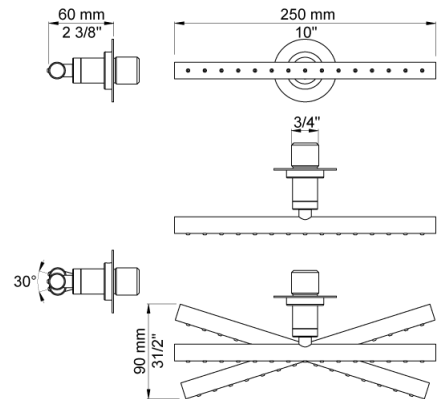

Flow

	Bar:	1.0	2.0	3.0	4.0	5.0
060A ¹⁾	(l/min)	12.7	18.0	22.0	25.4	28.4
050K ²⁾	(l/min)	2.9	4.1	5.0	5.0	5.0
070 ³⁾	(l/min)	5.2	7.4	9.0	9.0	9.0

¹⁾ Outlet 1 (Cal-Green flow max 2gpm)

²⁾ Outlet 2 (Cal-Green flow max 2gpm)

Date:

Client:

Project:

001
60 mm circular flange. Hole Ø33 mm.

050K
Adjustable body jet. 60 mm cover flange included.

060A
Head shower, round, ceiling-mounted. 60 mm cover flange included.

Date:

Client:

Project:

070
Hand shower, hand shower holder and hose with non-return valve.

2001
60 mm circular flange. Hole Ø39 mm.

200M
Separate outlet socket. 1/2" connection to copper, steel, iron or pex pipe work.

Thermostatic handle for serie 5000.

Date:

Client:

Project:

NR64G

Diverter handle for 5400/5600. With peg in the same colour as handle (Standard).