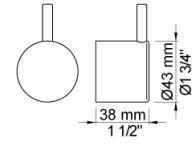

Date:

Client:

Project:

001
60 mm circular flange. Hole Ø33 mm.

050K
Adjustable body jet. 60 mm cover flange included.

060A
Head shower, round, ceiling-mounted. 60 mm cover flange included.

Date:

Client:

Project:

070
Hand shower, hand shower holder and hose with non-return valve.

2001
60 mm circular flange. Hole Ø39 mm.

200M
Separate outlet socket. 1/2" connection to copper, steel, iron or pex pipe work.

Date:

Client:

Project:

5400FVA3

Thermostatic mixer with 3-way diverter, one premounted outlet socket. 3/4" connection to copper, steel, iron or pex pipe work.

NR51

On/off handle for 5000 and 6000.

NR52

Thermostatic handle for serie 5000.

Date:

Client:

Project:

NR64G

Diverter handle for 5400/5600. With peg in the same colour as handle (Standard).