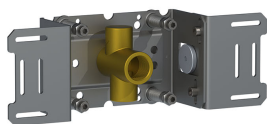

Date:

Client:

Project:

001
60 mm circular flange. Hole Ø33 mm.

050K
Adjustable body jet. 60 mm cover flange included.

060A
Head shower, round, ceiling-mounted. 60 mm cover flange included.

Date:

Client:

Project:

070
Hand shower, hand shower holder and hose with non-return valve.

2001
60 mm circular flange. Hole Ø39 mm.

200M
Separate outlet socket. 1/2" connection to copper, steel, iron or pex pipe work.

Date:

Client:

Project:

5400FVA3

Thermostatic mixer with 3-way diverter, one premounted outlet socket. 3/4" connection to copper, steel, iron or pex pipe work.

NR51

On/off handle for 5000 and 6000.

NR52

Thermostatic handle for serie 5000.

Date:

Client:

Project:

NR64G

Diverter handle for 5400/5600. With peg in the same colour as handle (Standard).