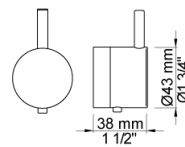

Date:

Client:

Project:

001
60 mm circular flange. Hole Ø33 mm.

050K
Adjustable body jet. 60 mm cover flange included.

060A
Head shower, round, ceiling-mounted. 60 mm cover flange included.

Date:

Client:

Project:

070
Hand shower, hand shower holder and hose with non-return valve.

2001
60 mm circular flange. Hole Ø39 mm.

200M
Separate outlet socket. 1/2" connection to copper, steel, iron or pex pipe work.

Date:

Client:

Project:

5400FVA3

Thermostatic mixer with 3-way diverter, one premounted outlet socket. 3/4" connection to copper, steel, iron or pex pipe work.

NR51

On/off handle for 5000 and 6000.

NR52

Thermostatic handle for serie 5000.

Date:

Client:

Project:

NR64G

Diverter handle for 5400/5600. With peg in the same colour as handle (Standard).