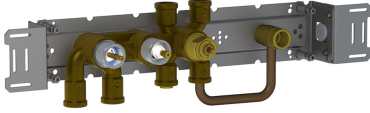

Date:

Client:

Project:

001
60 mm circular flange. Hole Ø33 mm.

050K
Adjustable body jet. 60 mm cover flange included.

060A
Head shower, round, ceiling-mounted. 60 mm cover flange included.

Date:

Client:

Project:

070
Hand shower, hand shower holder and hose with non-return valve.

2001
60 mm circular flange. Hole Ø39 mm.

200M
Separate outlet socket. 1/2" connection to copper, steel, iron or pex pipe work.

Date:

Client:

Project:

5400FVA3

Thermostatic mixer with 3-way diverter, one premounted outlet socket. 3/4" connection to copper, steel, iron or pex pipe work.

NR51

On/off handle for 5000 and 6000.

NR52

Thermostatic handle for serie 5000.

Date:

Client:

Project:

NR64G

Diverter handle for 5400/5600. With peg in the same colour as handle (Standard).