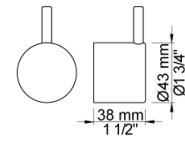

Date:

Client:

Project:

001
60 mm circular flange. Hole Ø33 mm.

050K
Adjustable body jet. 60 mm cover flange included.

060A
Head shower, round, ceiling-mounted. 60 mm cover flange included.

Date:

Client:

Project:

070
Hand shower, hand shower holder and hose with non-return valve.

2001
60 mm circular flange. Hole Ø39 mm.

200M
Separate outlet socket. 1/2" connection to copper, steel, iron or pex pipe work.

Date:

Client:

Project:

5400FVA3

Thermostatic mixer with 3-way diverter, one premounted outlet socket. 3/4" connection to copper, steel, iron or pex pipe work.

NR51

On/off handle for 5000 and 6000.

NR52

Thermostatic handle for serie 5000.

Date:

Client:

Project:

NR64G

Diverter handle for 5400/5600. With peg in the same colour as handle (Standard).