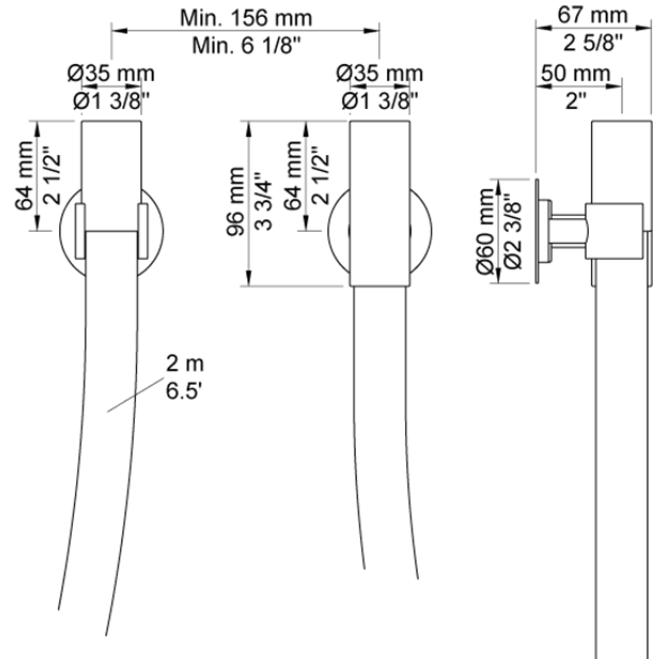

Date:

Client:

Project:

VOLA product: Combi-30

Combi-30

Kneipp hose and build-in stop valve. Combi-30UP = Build-in stop valve 2900. Combi-30AP = Handle NR17, kneipp hose 070W, 3 pcs. 60 mm circular flanges 001. Requires a minimum of 20 l/min.

Flow

	Bar:	1.0	2.0	3.0	4.0	5.0
Combi-30	(l/min)	23.1	32.7	40.0	46.2	51.6

Available in colors

- Color 02, Grey
- Color 04, Light blue
- Color 05, Orange
- Color 06, Light green
- Color 08, Yellow
- Color 09, Dark grey
- Color 12, Mocca
- Color 14, Bright red
- Color 15, Dark blue
- Color 16, Polished chrome
- Color 17, Gloss black
- Color 18, White
- Color 19, Natural brass
- Color 20, Brushed chrome
- Color 21, Carmine red
- Color 25, Pink
- Color 27, Matt black
- Color 40, Brushed stainless steel

Date:

Client:

Project:

001
60 mm circular flange. Hole Ø33 mm.

070W
Kneipp hose. Requires a minimum of 20 l/min.

2900
Single valve with fixed outlet.

Date:

Client:

Project:

NR17

Operating handle for 600, 700, 800, 900, 1500, 2800, 2900, S20, S21, S40, S42 incl. variants. Ø40 mm.