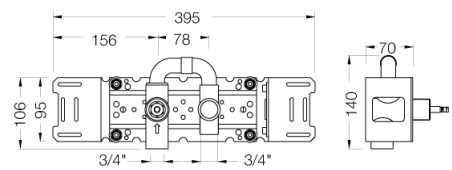

Date:

Client:

Project:

001
60 mm circular flange. Hole Ø33 mm.

070W
Kneipp hose. Requires a minimum of 20 l/min.

2900
Single valve with fixed outlet.

Date:

Client:

Project:

NR17

Operating handle for 600, 700, 800, 900, 1500, 2800, 2900, S20, S21, S40, S42 incl. variants. Ø40 mm.