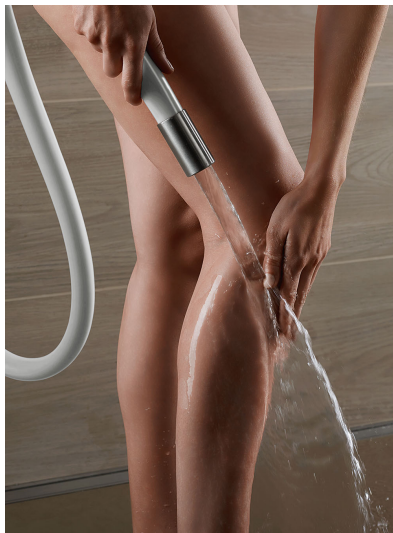

Date:

Client:

Project:

VOLA product: Combi-30

Combi-30

Kneipp hose and build-in stop valve. Combi-30UP = Build-in stop valve 2900. Combi-30AP = Handle NR17, kneipp hose 070W, 3 pcs. 60 mm circular flanges 001. Requires a minimum of 20 l/min.

Flow

	Bar:	1.0	2.0	3.0	4.0	5.0
Combi-30	(l/min)	23.1	32.7	40.0	46.2	51.6

Available in colors

- Color 02, Grey
- Color 04, Light blue
- Color 05, Orange
- Color 06, Light green
- Color 08, Yellow
- Color 09, Dark grey
- Color 12, Mocca
- Color 14, Bright red
- Color 15, Dark blue
- Color 16, Polished chrome
- Color 17, Gloss black
- Color 18, White
- Color 19, Natural brass
- Color 20, Brushed chrome
- Color 21, Carmine red
- Color 25, Pink
- Color 27, Matt black
- Color 40, Brushed stainless steel

Date:

Client:

Project:

001
60 mm circular flange. Hole Ø33 mm.

070W
Kneipp hose. Requires a minimum of 20 l/min.

2900
Single valve with fixed outlet.

Date:

Client: