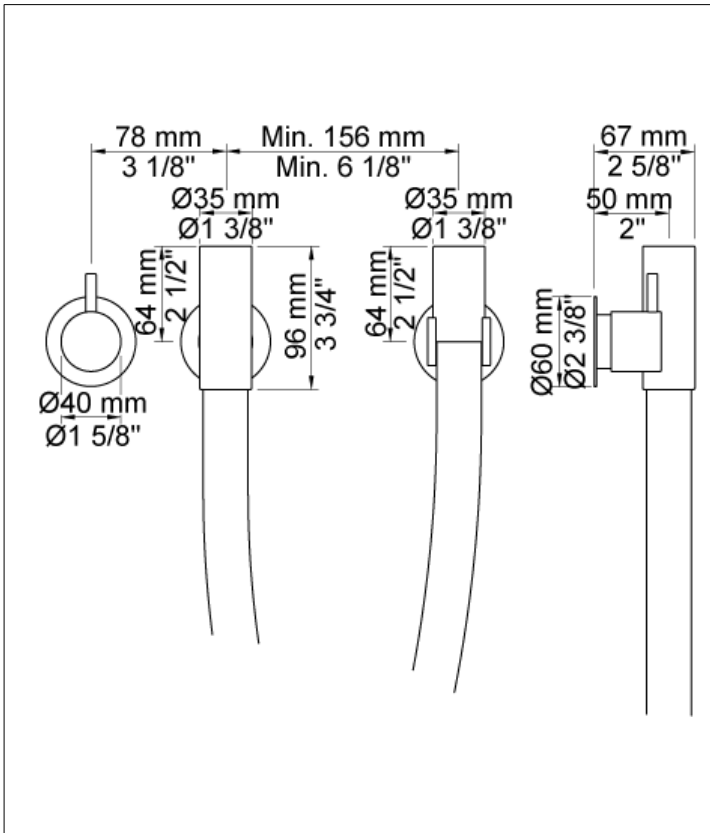

Date:

Client:

Project:

VOLA product: Combi-30

Combi-30

Kneipp hose and build-in stop valve. Combi-30UP = Build-in stop valve 2900. Combi-30AP = Handle NR17, kneipp hose 070W, 3 pcs. 60 mm circular flanges 001. Requires a minimum of 20 l/min.

Flow

	Bar:	1.0	2.0	3.0	4.0	5.0
Combi-30	(l/min)	23.1	32.7	40.0	46.2	51.6

Available in colors

- Color 02, Grey
- Color 04, Light blue
- Color 05, Orange
- Color 06, Light green
- Color 08, Yellow
- Color 09, Dark grey
- Color 12, Mocca
- Color 14, Bright red
- Color 15, Dark blue
- Color 16, Polished chrome
- Color 17, Gloss black
- Color 18, White
- Color 19, Natural brass
- Color 20, Brushed chrome
- Color 21, Carmine red
- Color 25, Pink
- Color 27, Matt black
- Color 40, Brushed stainless steel

Date:

Client:

Project:

001
60 mm circular flange. Hole Ø33 mm.

070W
Kneipp hose. Requires a minimum of 20 l/min.

2900
Single valve with fixed outlet.

Date:

Client:

Project:

NR17

Operating handle for 600, 700, 800, 900, 1500, 2800, 2900, S20, S21, S40, S42 incl. variants. Ø40 mm.