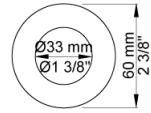

Flow

	Bar:	1.0	2.0	3.0	4.0	5.0
Combi-30	(l/min)	23.1	32.7	40.0	46.2	51.6

Available in colors

- Color 02, Grey
- Color 04, Light blue
- Color 05, Orange
- Color 06, Light green
- Color 08, Yellow
- Color 09, Dark grey
- Color 12, Mocca
- Color 14, Bright red
- Color 15, Dark blue
- Color 16, Polished chrome
- Color 17, Gloss black
- Color 18, White
- Color 19, Natural brass
- Color 20, Brushed chrome
- Color 21, Carmine red
- Color 25, Pink
- Color 27, Matt black
- Color 40, Brushed stainless steel

Date:

Client:

Project:

001
60 mm circular flange. Hole Ø33 mm.

070W
Kneipp hose. Requires a minimum of 20 l/min.

2900
Single valve with fixed outlet.

Date:

Client:

Project:

NR17

Operating handle for 600, 700, 800, 900, 1500, 2800, 2900, S20, S21, S40, S42 incl. variants. Ø40 mm.