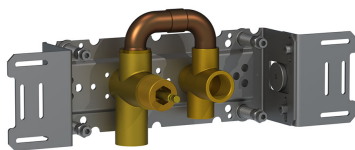

Date:

Client:

Project:

VOLA product: Combi-30

Combi-30

Kneipp hose and build-in stop valve. Combi-30UP = Build-in stop valve 2900. Combi-30AP = Handle NR17, kneipp hose 070W, 3 pcs. 60 mm circular flanges 001. Requires a minimum of 20 l/min.

Flow

	Bar:	1.0	2.0	3.0	4.0	5.0
Combi-30	(l/min)	23.1	32.7	40.0	46.2	51.6

Available in colors

- Color 02, Grey
- Color 04, Light blue
- Color 05, Orange
- Color 06, Light green
- Color 08, Yellow
- Color 09, Dark grey
- Color 12, Mocca
- Color 14, Bright red
- Color 15, Dark blue
- Color 16, Polished chrome
- Color 17, Gloss black
- Color 18, White
- Color 19, Natural brass
- Color 20, Brushed chrome
- Color 21, Carmine red
- Color 25, Pink
- Color 27, Matt black
- Color 40, Brushed stainless steel

Date:

Client:

Project:

001
60 mm circular flange. Hole Ø33 mm.

070W
Kneipp hose. Requires a minimum of 20 l/min.

2900
Single valve with fixed outlet.

Date:

Client:

Project:

NR17

Operating handle for 600, 700, 800, 900, 1500, 2800, 2900, S20, S21, S40, S42 incl. variants. Ø40 mm.