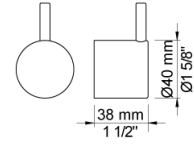

Date:

Client:

Project:

001
60 mm circular flange. Hole Ø33 mm.

070W
Kneipp hose. Requires a minimum of 20 l/min.

2900
Single valve with fixed outlet.

Date:

Client:

Project:

NR17

Operating handle for 600, 700, 800, 900, 1500, 2800, 2900, S20, S21, S40, S42 incl. variants. Ø40 mm.