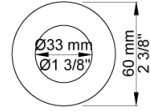

Date:

Client:

Project:

VOLA product: 1671

1671

Two-handle build-in mixer with hand shower and holder with non-return valve 1670, 2 pcs. 60 mm circular flanges 001. For solid wall installation only. Centre distance: 140-160 mm. Connection: 1/2", eccentric connections enclosed.

Flow

	Bar:	1.0	2.0	3.0	4.0	5.0
1671	(l/min)	9.8	13.9	17.0	19.6	22.0

Available in colors

- Color 02, Grey
- Color 04, Light blue
- Color 05, Orange
- Color 06, Light green
- Color 08, Yellow
- Color 09, Dark grey
- Color 12, Mocca
- Color 14, Bright red
- Color 15, Dark blue
- Color 16, Polished chrome
- Color 17, Gloss black
- Color 18, White
- Color 19, Natural brass
- Color 20, Brushed chrome
- Color 21, Carmine red
- Color 25, Pink
- Color 27, Matt black

Date:

Client:

Project:

001
60 mm circular flange. Hole Ø33 mm.

T2
Hand shower with 1.5 m hose.