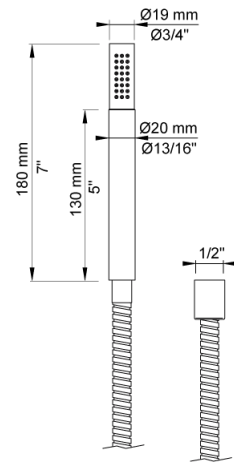

Date:

Client:

Project:

VOLA product: 1671

1671

Two-handle build-in mixer with hand shower and holder with non-return valve 1670, 2 pcs. 60 mm circular flanges 001. For solid wall installation only. Centre distance: 140-160 mm. Connection: 1/2", eccentric connections enclosed.

Flow

	Bar:	1.0	2.0	3.0	4.0	5.0
1671	(l/min)	9.8	13.9	17.0	19.6	22.0

Available in colors

- Color 02, Grey
- Color 04, Light blue
- Color 05, Orange
- Color 06, Light green
- Color 08, Yellow
- Color 09, Dark grey
- Color 12, Mocca
- Color 14, Bright red
- Color 15, Dark blue
- Color 16, Polished chrome
- Color 17, Gloss black
- Color 18, White
- Color 19, Natural brass
- Color 20, Brushed chrome
- Color 21, Carmine red
- Color 25, Pink
- Color 27, Matt black

Date:

Client:

Project:

001
60 mm circular flange. Hole Ø33 mm.

T2
Hand shower with 1.5 m hose.