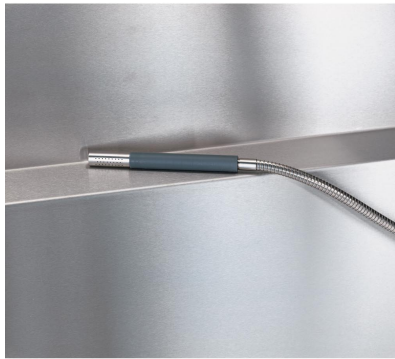

Date:

Client:

Project:

VOLA product: 1671

1671

Two-handle build-in mixer with hand shower and holder with non-return valve 1670, 2 pcs. 60 mm circular flanges 001. For solid wall installation only. Centre distance: 140-160 mm. Connection: 1/2", eccentric connections enclosed.

Flow

	Bar:	1.0	2.0	3.0	4.0	5.0
1671	(l/min)	9.8	13.9	17.0	19.6	22.0

Available in colors

- Color 02, Grey
- Color 04, Light blue
- Color 05, Orange
- Color 06, Light green
- Color 08, Yellow
- Color 09, Dark grey
- Color 12, Mocca
- Color 14, Bright red
- Color 15, Dark blue
- Color 16, Polished chrome
- Color 17, Gloss black
- Color 18, White
- Color 19, Natural brass
- Color 20, Brushed chrome
- Color 21, Carmine red
- Color 25, Pink
- Color 27, Matt black

Date:

Client:

Project:

001
60 mm circular flange. Hole Ø33 mm.

T2
Hand shower with 1.5 m hose.