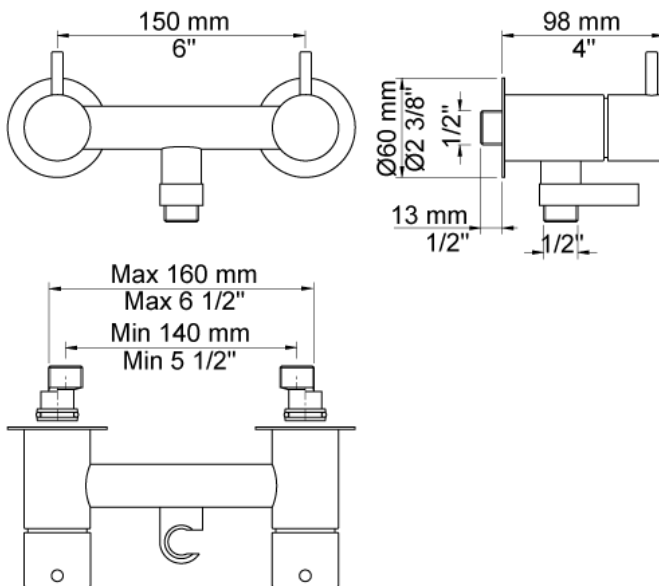

Date:

Client:

Project:

VOLA product: 1671

1671

Two-handle build-in mixer with hand shower and holder with non-return valve 1670, 2 pcs. 60 mm circular flanges 001. For solid wall installation only. Centre distance: 140-160 mm. Connection: 1/2", eccentric connections enclosed.

Flow

	Bar:	1.0	2.0	3.0	4.0	5.0
1671	(l/min)	9.8	13.9	17.0	19.6	22.0

Available in colors

- Color 02, Grey
- Color 04, Light blue
- Color 05, Orange
- Color 06, Light green
- Color 08, Yellow
- Color 09, Dark grey
- Color 12, Mocca
- Color 14, Bright red
- Color 15, Dark blue
- Color 16, Polished chrome
- Color 17, Gloss black
- Color 18, White
- Color 19, Natural brass
- Color 20, Brushed chrome
- Color 21, Carmine red
- Color 25, Pink
- Color 27, Matt black

Date:

Client:

Project:

001
60 mm circular flange. Hole Ø33 mm.

T2
Hand shower with 1.5 m hose.