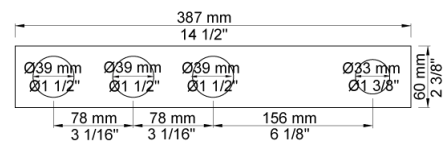

Flow

	Bar:	1.0	2.0	3.0	4.0	5.0
5400FV	(l/min)	18.5	26.1	32.0	37.0	41.3
070 ¹⁾	(l/min)	5.2	7.4	9.0	9.0	9.0

¹⁾ USA: Flow restricted to 1.8 gpm (7.0 l/min)

Available in colors

- Color 02, Grey
- Color 04, Light blue
- Color 05, Orange
- Color 06, Light green
- Color 08, Yellow
- Color 09, Dark grey
- Color 12, Mocca
- Color 14, Bright red
- Color 15, Dark blue
- Color 16, Polished chrome
- Color 17, Gloss black
- Color 18, White
- Color 19, Natural brass
- Color 20, Brushed chrome
- Color 21, Carmine red
- Color 25, Pink
- Color 27, Matt black
- Color 40, Brushed stainless steel

Date:

Client:

Project:

070
Hand shower, hand shower holder and hose with non-return valve.

200M
Separate outlet socket. 1/2" connection to copper, steel, iron or pex pipe work.

5004L
Four-hole plate (for 5400RV and 5400FV). 60 x 387 mm. Holes Ø39, Ø39, Ø39 and Ø33 mm.