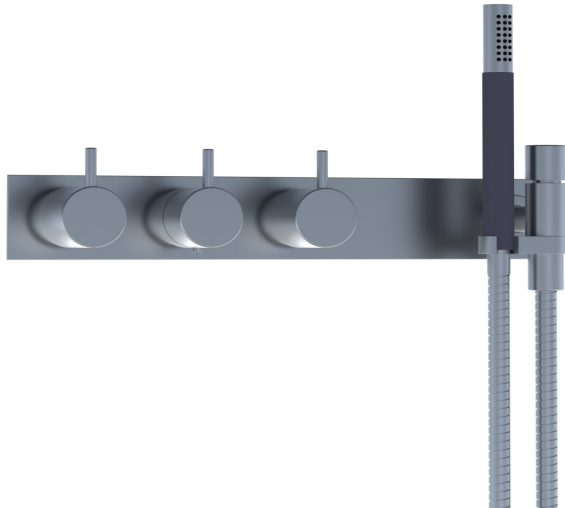

Date:

Client:

Project:

VOLA product: 5474L

5474L

¾" thermostatic mixer. 5474LUP = Thermostatic mixer 5400FV. 5474LAP = Handle NR51, handle NR52, handle NR64G, hand shower and hand shower holder with non-return valve 070, hose 1500 mm, four-hole plate 60 x 309 mm 5004L.

Flow

	Bar:	1.0	2.0	3.0	4.0	5.0
5400FV	(l/min)	18.5	26.1	32.0	37.0	41.3
070 ¹⁾	(l/min)	5.2	7.4	9.0	9.0	9.0

¹⁾ USA: Flow restricted to 1.8 gpm (7.0 l/min)

Available in colors

- Color 02, Grey
- Color 04, Light blue
- Color 05, Orange
- Color 06, Light green
- Color 08, Yellow
- Color 09, Dark grey
- Color 12, Mocca
- Color 14, Bright red
- Color 15, Dark blue
- Color 16, Polished chrome
- Color 17, Gloss black
- Color 18, White
- Color 19, Natural brass
- Color 20, Brushed chrome
- Color 21, Carmine red
- Color 25, Pink
- Color 27, Matt black
- Color 40, Brushed stainless steel

Date:

Client:

Project:

070
Hand shower, hand shower holder and hose with non-return valve.

200M
Separate outlet socket. 1/2" connection to copper, steel, iron or pex pipe work.

5004L
Four-hole plate (for 5400RV and 5400FV). 60 x 387 mm. Holes Ø39, Ø39, Ø39 and Ø33 mm.

Thermostatic handle for serie 5000.

Date:

Client:

Project:

NR64G

Diverter handle for 5400/5600. With peg in the same colour as handle (Standard).