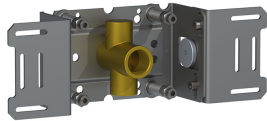

Date:

Client:

Project:

VOLA product: 5474L

5474L

¾" thermostatic mixer. 5474LUP = Thermostatic mixer 5400FV. 5474LAP = Handle NR51, handle NR52, handle NR64G, hand shower and hand shower holder with non-return valve 070, hose 1500 mm, four-hole plate 60 x 309 mm 5004L.

Flow

	Bar:	1.0	2.0	3.0	4.0	5.0
5400FV	(l/min)	18.5	26.1	32.0	37.0	41.3
070 ¹⁾	(l/min)	5.2	7.4	9.0	9.0	9.0

¹⁾ USA: Flow restricted to 1.8 gpm (7.0 l/min)

Available in colors

- Color 02, Grey
- Color 04, Light blue
- Color 05, Orange
- Color 06, Light green
- Color 08, Yellow
- Color 09, Dark grey
- Color 12, Mocca
- Color 14, Bright red
- Color 15, Dark blue
- Color 16, Polished chrome
- Color 17, Gloss black
- Color 18, White
- Color 19, Natural brass
- Color 20, Brushed chrome
- Color 21, Carmine red
- Color 25, Pink
- Color 27, Matt black
- Color 40, Brushed stainless steel

Date:

Client:

Project:

070
Hand shower, hand shower holder and hose with non-return valve.

200M
Separate outlet socket. 1/2" connection to copper, steel, iron or pex pipe work.

5004L
Four-hole plate (for 5400RV and 5400FV). 60 x 387 mm. Holes Ø39, Ø39, Ø39 and Ø33 mm.

Thermostatic handle for serie 5000.

Date:

Client:

Project:

NR64G

Diverter handle for 5400/5600. With peg in the same colour as handle (Standard).