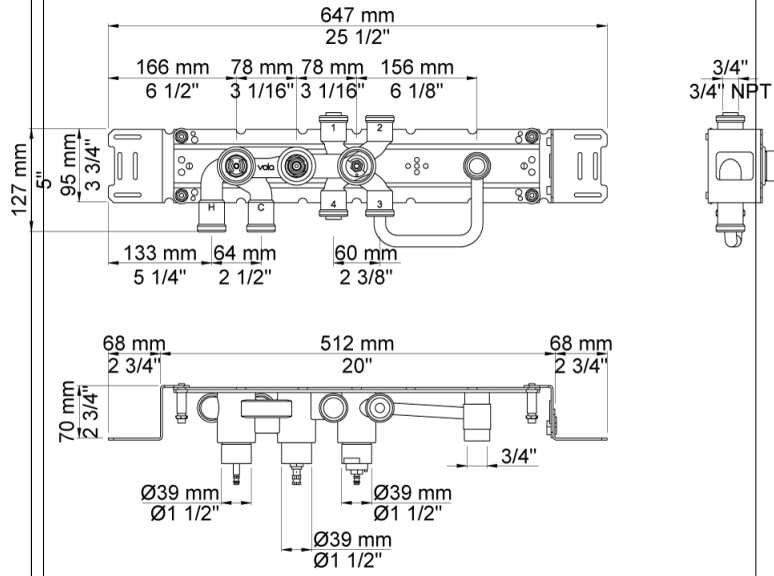

Date:

Client:

Project:

5400FV

Thermostatic mixer with diverter and one fixed outlet socket. 3/4" connection to copper, steel, iron or pex pipe work.

NR51

On/off handle for 5000 and 6000.

NR52

Thermostatic handle for serie 5000.