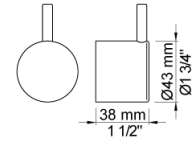

Date:

Client:

Project:

VOLA product: 5474L

5474L

¾" thermostatic mixer. 5474LUP = Thermostatic mixer 5400FV. 5474LAP = Handle NR51, handle NR52, handle NR64G, hand shower and hand shower holder with non-return valve 070, hose 1500 mm, four-hole plate 60 x 309 mm 5004L.

Date:

Client:

Project:

070
Hand shower, hand shower holder and hose with non-return valve.

200M
Separate outlet socket. 1/2" connection to copper, steel, iron or pex pipe work.

5004L
Four-hole plate (for 5400RV and 5400FV). 60 x 387 mm. Holes Ø39, Ø39, Ø39 and Ø33 mm.

Date:

Client:

Project:

5400FV

Thermostatic mixer with diverter and one fixed outlet socket. 3/4" connection to copper, steel, iron or pex pipe work.

NR51

On/off handle for 5000 and 6000.

NR52

Thermostatic handle for serie 5000.

Date:

Client:

Project:

NR64G

Diverter handle for 5400/5600. With peg in the same colour as handle (Standard).