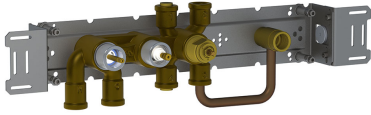

Date:

Client:

Project:

VOLA product: 5474L

5474L

¾" thermostatic mixer. 5474LUP = Thermostatic mixer 5400FV. 5474LAP = Handle NR51, handle NR52, handle NR64G, hand shower and hand shower holder with non-return valve 070, hose 1500 mm, four-hole plate 60 x 309 mm 5004L.

Date:

Client:

Project:

070
Hand shower, hand shower holder and hose with non-return valve.

200M
Separate outlet socket. 1/2" connection to copper, steel, iron or pex pipe work.

5004L
Four-hole plate (for 5400RV and 5400FV). 60 x 387 mm. Holes Ø39, Ø39, Ø39 and Ø33 mm.

Date:

Client:

Project:

5400FV

Thermostatic mixer with diverter and one fixed outlet socket. 3/4" connection to copper, steel, iron or pex pipe work.

NR51

On/off handle for 5000 and 6000.

NR52

Thermostatic handle for serie 5000.

Date:

Client:

Project:

NR64G

Diverter handle for 5400/5600. With peg in the same colour as handle (Standard).