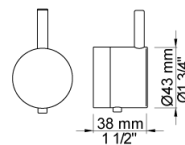

Date:

Client:

Project:

VOLA product: 5474L

5474L

¾" thermostatic mixer. 5474LUP = Thermostatic mixer 5400FV. 5474LAP = Handle NR51, handle NR52, handle NR64G, hand shower and hand shower holder with non-return valve 070, hose 1500 mm, four-hole plate 60 x 309 mm 5004L.

Date:

Client:

Project:

070
Hand shower, hand shower holder and hose with non-return valve.

200M
Separate outlet socket. 1/2" connection to copper, steel, iron or pex pipe work.

5004L
Four-hole plate (for 5400RV and 5400FV). 60 x 387 mm. Holes Ø39, Ø39, Ø39 and Ø33 mm.

Date:

Client:

Project:

5400FV

Thermostatic mixer with diverter and one fixed outlet socket. 3/4" connection to copper, steel, iron or pex pipe work.

NR51

On/off handle for 5000 and 6000.

NR52

Thermostatic handle for serie 5000.

Date:

Client:

Project:

NR64G

Diverter handle for 5400/5600. With peg in the same colour as handle (Standard).