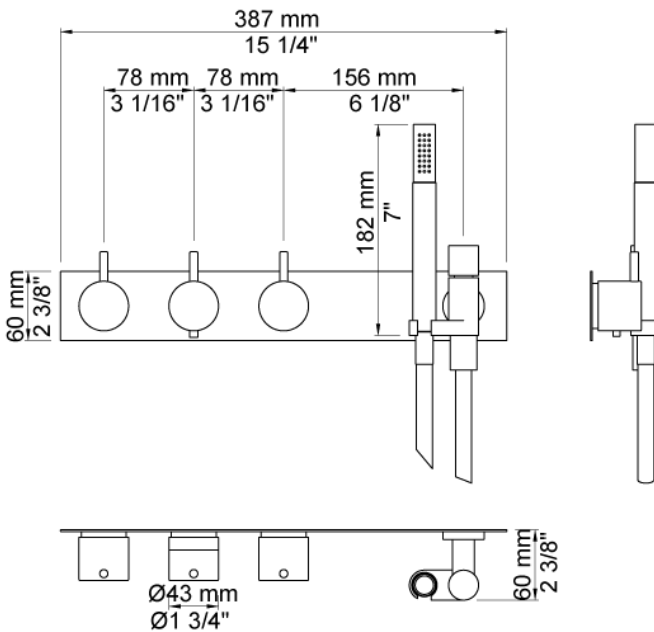

Date:

Client:

Project:

VOLA product: 5474L

5474L

¾" thermostatic mixer. 5474LUP = Thermostatic mixer 5400FV. 5474LAP = Handle NR51, handle NR52, handle NR64G, hand shower and hand shower holder with non-return valve 070, hose 1500 mm, four-hole plate 60 x 309 mm 5004L.

Flow

	Bar:	1.0	2.0	3.0	4.0	5.0
5400FV	(l/min)	18.5	26.1	32.0	37.0	41.3
070 ¹⁾	(l/min)	5.2	7.4	9.0	9.0	9.0

¹⁾ USA: Flow restricted to 1.8 gpm (7.0 l/min)

Available in colors

- Color 02, Grey
- Color 04, Light blue
- Color 05, Orange
- Color 06, Light green
- Color 08, Yellow
- Color 09, Dark grey
- Color 12, Mocca
- Color 14, Bright red
- Color 15, Dark blue
- Color 16, Polished chrome
- Color 17, Gloss black
- Color 18, White
- Color 19, Natural brass
- Color 20, Brushed chrome
- Color 21, Carmine red
- Color 25, Pink
- Color 27, Matt black
- Color 40, Brushed stainless steel

Date:

Client:

Project:

070
Hand shower, hand shower holder and hose with non-return valve.

200M
Separate outlet socket. 1/2" connection to copper, steel, iron or pex pipe work.

5004L
Four-hole plate (for 5400RV and 5400FV). 60 x 387 mm. Holes Ø39, Ø39, Ø39 and Ø33 mm.

Thermostatic handle for serie 5000.

Date:

Client:

Project:

NR64G

Diverter handle for 5400/5600. With peg in the same colour as handle (Standard).