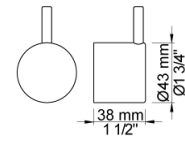

Flow

	Bar:	1.0	2.0	3.0	4.0	5.0
5400FV	(l/min)	18.5	26.1	32.0	37.0	41.3
070 ¹⁾	(l/min)	5.2	7.4	9.0	9.0	9.0

¹⁾ USA: Flow restricted to 1.8 gpm (7.0 l/min)

Available in colors

- Color 02, Grey
- Color 04, Light blue
- Color 05, Orange
- Color 06, Light green
- Color 08, Yellow
- Color 09, Dark grey
- Color 12, Mocca
- Color 14, Bright red
- Color 15, Dark blue
- Color 16, Polished chrome
- Color 17, Gloss black
- Color 18, White
- Color 19, Natural brass
- Color 20, Brushed chrome
- Color 21, Carmine red
- Color 25, Pink
- Color 27, Matt black
- Color 40, Brushed stainless steel

Date:

Client:

Project:

070
Hand shower, hand shower holder and hose with non-return valve.

200M
Separate outlet socket. 1/2" connection to copper, steel, iron or pex pipe work.

5004L
Four-hole plate (for 5400RV and 5400FV). 60 x 387 mm. Holes Ø39, Ø39, Ø39 and Ø33 mm.

Date:

Client:

Project:

5400FV

Thermostatic mixer with diverter and one fixed outlet socket. 3/4" connection to copper, steel, iron or pex pipe work.

NR51

On/off handle for 5000 and 6000.

NR52

Thermostatic handle for serie 5000.

Date:

Client:

Project:

NR64G

Diverter handle for 5400/5600. With peg in the same colour as handle (Standard).