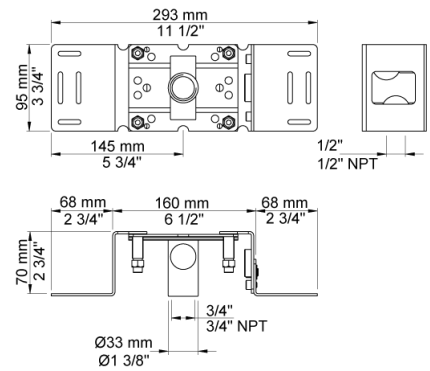

Date:

Client:

Project:

VOLA product: 5474L

5474L

¾" thermostatic mixer. 5474LUP = Thermostatic mixer 5400FV. 5474LAP = Handle NR51, handle NR52, handle NR64G, hand shower and hand shower holder with non-return valve 070, hose 1500 mm, four-hole plate 60 x 309 mm 5004L.

Date:

Client:

Project:

070
Hand shower, hand shower holder and hose with non-return valve.

200M
Separate outlet socket. 1/2" connection to copper, steel, iron or pex pipe work.

5004L
Four-hole plate (for 5400RV and 5400FV). 60 x 387 mm. Holes Ø39, Ø39, Ø39 and Ø33 mm.

Thermostatic handle for serie 5000.

Date:

Client:

Project:

NR64G

Diverter handle for 5400/5600. With peg in the same colour as handle (Standard).