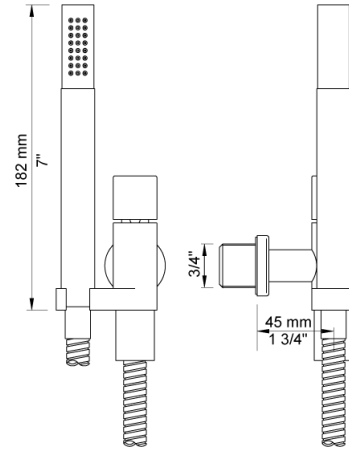

Date:

Client:

Project:

VOLA product: 5474L

5474L

¾" thermostatic mixer. 5474LUP = Thermostatic mixer 5400FV. 5474LAP = Handle NR51, handle NR52, handle NR64G, hand shower and hand shower holder with non-return valve 070, hose 1500 mm, four-hole plate 60 x 309 mm 5004L.

Flow

	Bar:	1.0	2.0	3.0	4.0	5.0
5400FV	(l/min)	18.5	26.1	32.0	37.0	41.3
070 ¹⁾	(l/min)	5.2	7.4	9.0	9.0	9.0

¹⁾ USA: Flow restricted to 1.8 gpm (7.0 l/min)

Available in colors

- Color 02, Grey
- Color 04, Light blue
- Color 05, Orange
- Color 06, Light green
- Color 08, Yellow
- Color 09, Dark grey
- Color 12, Mocca
- Color 14, Bright red
- Color 15, Dark blue
- Color 16, Polished chrome
- Color 17, Gloss black
- Color 18, White
- Color 19, Natural brass
- Color 20, Brushed chrome
- Color 21, Carmine red
- Color 25, Pink
- Color 27, Matt black
- Color 40, Brushed stainless steel

Date:

Client:

Project:

070
Hand shower, hand shower holder and hose with non-return valve.

200M
Separate outlet socket. 1/2" connection to copper, steel, iron or pex pipe work.

5004L
Four-hole plate (for 5400RV and 5400FV). 60 x 387 mm. Holes Ø39, Ø39, Ø39 and Ø33 mm.

Thermostatic handle for serie 5000.

Date:

Client:

Project:

NR64G

Diverter handle for 5400/5600. With peg in the same colour as handle (Standard).