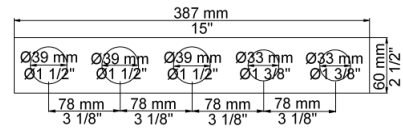

Flow

	Bar:	1.0	2.0	3.0	4.0	5.0
070S ¹⁾	(l/min)	6.9	9.8	12.0	13.9	15.5
5400NV	(l/min)	18.5	26.1	32.0	37.0	41.3

¹⁾ USA: Flow restricted to 2.0 gpm (7.6 l/min)

Available in colors

- Color 02, Grey
- Color 04, Light blue
- Color 05, Orange
- Color 06, Light green
- Color 08, Yellow
- Color 09, Dark grey
- Color 12, Mocca
- Color 14, Bright red
- Color 15, Dark blue
- Color 16, Polished chrome
- Color 17, Gloss black
- Color 18, White
- Color 19, Natural brass
- Color 20, Brushed chrome
- Color 21, Carmine red
- Color 25, Pink
- Color 27, Matt black
- Color 40, Brushed stainless steel

Date:

Client:

Project:

070S
Hand shower, hand shower holder and hose with non-return valve.

5005B
Five-hole plate (for 5400 w. T8).

5400NV
Thermostatic mixer with diverter and one fixed outlet socket. 3/4" connection to copper, steel, iron or pex pipe work.