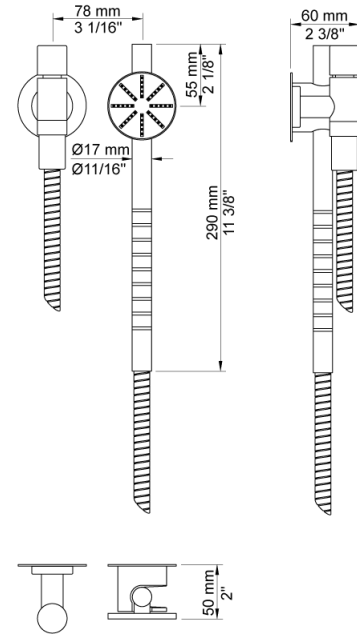

Date:

Client:

Project:

VOLA product: 5475S

5475S

¾" thermostatic mixer. 5475SUP = Thermostatic mixer 5400NV. 5475SAP = Handle NR51, handle NR52, handle NR64G, hand shower and hand shower holder with non-return valve 070S, hose 1500 mm, five-hole plate 5005B.

Flow

	Bar:	1.0	2.0	3.0	4.0	5.0
070S ¹⁾	(l/min)	6.9	9.8	12.0	13.9	15.5
5400NV	(l/min)	18.5	26.1	32.0	37.0	41.3

¹⁾ USA: Flow restricted to 2.0 gpm (7.6 l/min)

Available in colors

- Color 02, Grey
- Color 04, Light blue
- Color 05, Orange
- Color 06, Light green
- Color 08, Yellow
- Color 09, Dark grey
- Color 12, Mocca
- Color 14, Bright red
- Color 15, Dark blue
- Color 16, Polished chrome
- Color 17, Gloss black
- Color 18, White
- Color 19, Natural brass
- Color 20, Brushed chrome
- Color 21, Carmine red
- Color 25, Pink
- Color 27, Matt black
- Color 40, Brushed stainless steel

Date:

Client:

Project:

070S
Hand shower, hand shower holder and hose with non-return valve.

5005B
Five-hole plate (for 5400 w. T8).

5400NV
Thermostatic mixer with diverter and one fixed outlet socket. 3/4" connection to copper, steel, iron or pex pipe work.

Date:

Client:

Project:

NR51
On/off handle for 5000 and 6000.

NR52
Thermostatic handle for serie 5000.

NR64G
Diverter handle for 5400/5600. With peg in the same colour as handle (Standard).