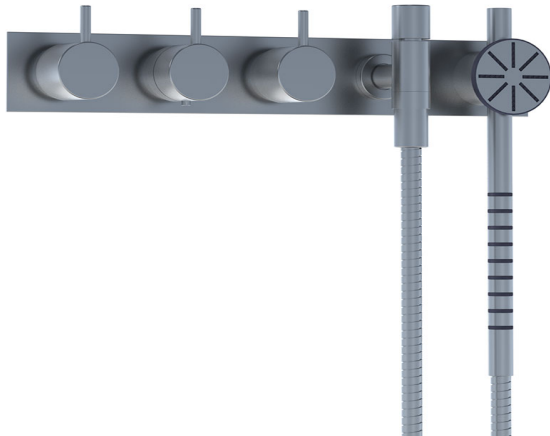

Date:

Client:

Project:

VOLA product: 5475S

5475S

¾" thermostatic mixer. 5475SUP = Thermostatic mixer 5400NV. 5475SAP = Handle NR51, handle NR52, handle NR64G, hand shower and hand shower holder with non-return valve 070S, hose 1500 mm, five-hole plate 5005B.

Flow

	Bar:	1.0	2.0	3.0	4.0	5.0
070S ¹⁾	(l/min)	6.9	9.8	12.0	13.9	15.5
5400NV	(l/min)	18.5	26.1	32.0	37.0	41.3

¹⁾ USA: Flow restricted to 2.0 gpm (7.6 l/min)

Available in colors

- Color 02, Grey
- Color 04, Light blue
- Color 05, Orange
- Color 06, Light green
- Color 08, Yellow
- Color 09, Dark grey
- Color 12, Mocca
- Color 14, Bright red
- Color 15, Dark blue
- Color 16, Polished chrome
- Color 17, Gloss black
- Color 18, White
- Color 19, Natural brass
- Color 20, Brushed chrome
- Color 21, Carmine red
- Color 25, Pink
- Color 27, Matt black
- Color 40, Brushed stainless steel

Date:

Client:

Project:

070S
Hand shower, hand shower holder and hose with non-return valve.

5005B
Five-hole plate (for 5400 w. T8).

5400NV
Thermostatic mixer with diverter and one fixed outlet socket. 3/4" connection to copper, steel, iron or pex pipe work.

Date:

Client:

Project:

NR51
On/off handle for 5000 and 6000.

NR52
Thermostatic handle for serie 5000.

NR64G
Diverter handle for 5400/5600. With peg in the same colour as handle (Standard).