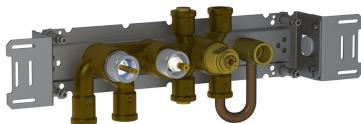

Date:

Client:

Project:

VOLA product: 5475S

5475S

¾" thermostatic mixer. 5475SUP = Thermostatic mixer 5400NV. 5475SAP = Handle NR51, handle NR52, handle NR64G, hand shower and hand shower holder with non-return valve 070S, hose 1500 mm, five-hole plate 5005B.

Flow

	Bar:	1.0	2.0	3.0	4.0	5.0
070S ¹⁾	(l/min)	6.9	9.8	12.0	13.9	15.5
5400NV	(l/min)	18.5	26.1	32.0	37.0	41.3

¹⁾ USA: Flow restricted to 2.0 gpm (7.6 l/min)

Available in colors

- Color 02, Grey
- Color 04, Light blue
- Color 05, Orange
- Color 06, Light green
- Color 08, Yellow
- Color 09, Dark grey
- Color 12, Mocca
- Color 14, Bright red
- Color 15, Dark blue
- Color 16, Polished chrome
- Color 17, Gloss black
- Color 18, White
- Color 19, Natural brass
- Color 20, Brushed chrome
- Color 21, Carmine red
- Color 25, Pink
- Color 27, Matt black
- Color 40, Brushed stainless steel

Date:

Client:

Project:

070S
Hand shower, hand shower holder and hose with non-return valve.

5005B
Five-hole plate (for 5400 w. T8).

5400NV
Thermostatic mixer with diverter and one fixed outlet socket. 3/4" connection to copper, steel, iron or pex pipe work.

Date:

Client:

Project:

NR51
On/off handle for 5000 and 6000.

NR52
Thermostatic handle for serie 5000.

NR64G
Diverter handle for 5400/5600. With peg in the same colour as handle (Standard).