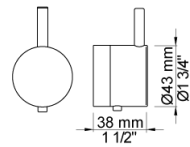

Flow

	Bar:	1.0	2.0	3.0	4.0	5.0
070S ¹⁾	(l/min)	6.9	9.8	12.0	13.9	15.5
5400NV	(l/min)	18.5	26.1	32.0	37.0	41.3

¹⁾ USA: Flow restricted to 2.0 gpm (7.6 l/min)

Available in colors

- Color 02, Grey
- Color 04, Light blue
- Color 05, Orange
- Color 06, Light green
- Color 08, Yellow
- Color 09, Dark grey
- Color 12, Mocca
- Color 14, Bright red
- Color 15, Dark blue
- Color 16, Polished chrome
- Color 17, Gloss black
- Color 18, White
- Color 19, Natural brass
- Color 20, Brushed chrome
- Color 21, Carmine red
- Color 25, Pink
- Color 27, Matt black
- Color 40, Brushed stainless steel

Date:

Client:

Project:

070S
Hand shower, hand shower holder and hose with non-return valve.

5005B
Five-hole plate (for 5400 w. T8).

5400NV
Thermostatic mixer with diverter and one fixed outlet socket. 3/4" connection to copper, steel, iron or pex pipe work.

Date:

Client:

Project:

NR51
On/off handle for 5000 and 6000.

NR52
Thermostatic handle for serie 5000.

NR64G
Diverter handle for 5400/5600. With peg in the same colour as handle (Standard).