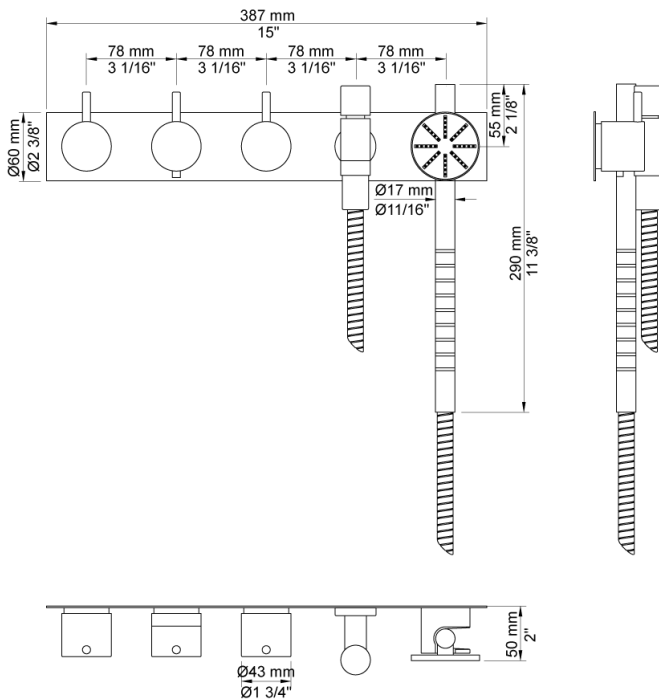

Date:

Client:

Project:

VOLA product: 5475S

5475S

¾" thermostatic mixer. 5475SUP = Thermostatic mixer 5400NV. 5475SAP = Handle NR51, handle NR52, handle NR64G, hand shower and hand shower holder with non-return valve 070S, hose 1500 mm, five-hole plate 5005B.

Flow

	Bar:	1.0	2.0	3.0	4.0	5.0
070S ¹⁾	(l/min)	6.9	9.8	12.0	13.9	15.5
5400NV	(l/min)	18.5	26.1	32.0	37.0	41.3

¹⁾ USA: Flow restricted to 2.0 gpm (7.6 l/min)

Available in colors

- Color 02, Grey
- Color 04, Light blue
- Color 05, Orange
- Color 06, Light green
- Color 08, Yellow
- Color 09, Dark grey
- Color 12, Mocca
- Color 14, Bright red
- Color 15, Dark blue
- Color 16, Polished chrome
- Color 17, Gloss black
- Color 18, White
- Color 19, Natural brass
- Color 20, Brushed chrome
- Color 21, Carmine red
- Color 25, Pink
- Color 27, Matt black
- Color 40, Brushed stainless steel

Date:

Client:

Project:

070S
Hand shower, hand shower holder and hose with non-return valve.

5005B
Five-hole plate (for 5400 w. T8).

5400NV
Thermostatic mixer with diverter and one fixed outlet socket. 3/4" connection to copper, steel, iron or pex pipe work.

Date:

Client:

Project:

NR51
On/off handle for 5000 and 6000.

NR52
Thermostatic handle for serie 5000.

NR64G
Diverter handle for 5400/5600. With peg in the same colour as handle (Standard).