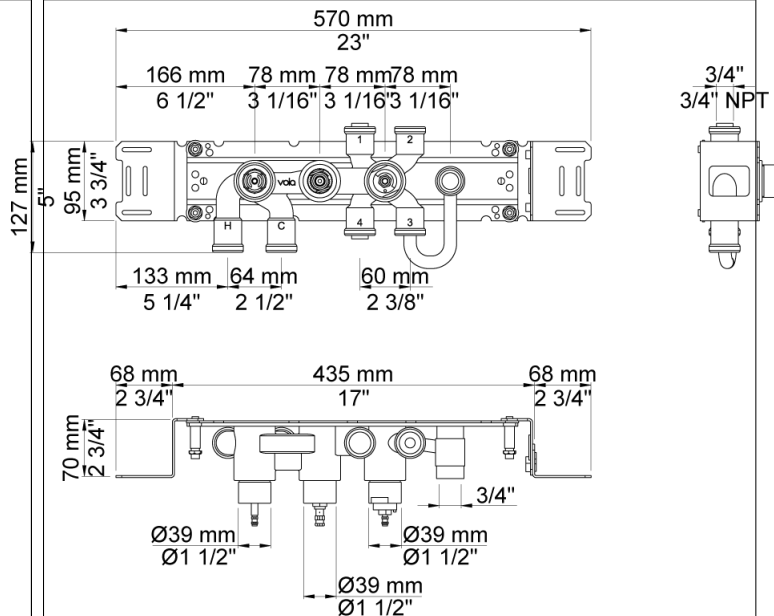

Flow

	Bar:	1.0	2.0	3.0	4.0	5.0
070S ¹⁾	(l/min)	6.9	9.8	12.0	13.9	15.5
5400NV	(l/min)	18.5	26.1	32.0	37.0	41.3

¹⁾ USA: Flow restricted to 2.0 gpm (7.6 l/min)

Available in colors

- Color 02, Grey
- Color 04, Light blue
- Color 05, Orange
- Color 06, Light green
- Color 08, Yellow
- Color 09, Dark grey
- Color 12, Mocca
- Color 14, Bright red
- Color 15, Dark blue
- Color 16, Polished chrome
- Color 17, Gloss black
- Color 18, White
- Color 19, Natural brass
- Color 20, Brushed chrome
- Color 21, Carmine red
- Color 25, Pink
- Color 27, Matt black
- Color 40, Brushed stainless steel

Date:

Client:

Project:

070S
Hand shower, hand shower holder and hose with non-return valve.

5005B
Five-hole plate (for 5400 w. T8).

5400NV
Thermostatic mixer with diverter and one fixed outlet socket. 3/4" connection to copper, steel, iron or pex pipe work.