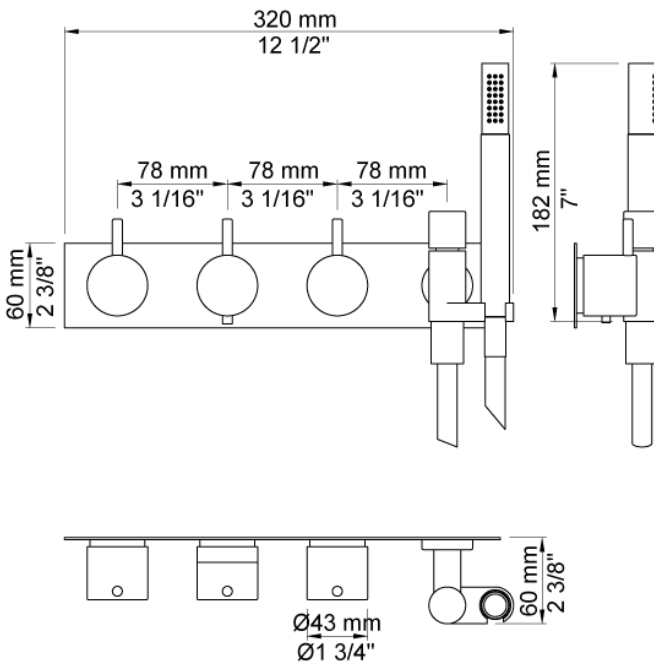

Date:

Client:

Project:

VOLA product: 5474R

5474R

¾" thermostatic mixer.5474RUP = Thermostatic mixer
 5400NV.5474RAP = Handle NR51, handle NR52, handle NR64G, hand shower and hand shower holder with non-return valve 070R, hose 1500 mm, four-hole plate 60 x 309 mm 5004B.

Flow

	Bar:	1.0	2.0	3.0	4.0	5.0
5400NV	(l/min)	18.5	26.1	32.0	37.0	41.3
070R ¹⁾	(l/min)	5.2	7.4	9.0	9.0	9.0

¹⁾ USA: Flow restricted to 1.8 gpm (7.0 l/min)

Available in colors

- Color 02, Grey
- Color 04, Light blue
- Color 05, Orange
- Color 06, Light green
- Color 08, Yellow
- Color 09, Dark grey
- Color 12, Mocca
- Color 14, Bright red
- Color 15, Dark blue
- Color 16, Polished chrome
- Color 17, Gloss black
- Color 18, White
- Color 19, Natural brass
- Color 20, Brushed chrome
- Color 21, Carmine red
- Color 25, Pink
- Color 27, Matt black
- Color 40, Brushed stainless steel

Date:

Client:

Project:

070R
Hand shower, hand shower with holder to the right and hose with non-return valve.

5004B
Four-hole plate (for 5400, 5400N and 5400NV). 60 x 309 mm. Holes Ø39, Ø39, Ø39 and Ø33 mm.

NR64G
Diverter handle for 5400/5600. With peg in the same colour as handle (Standard).