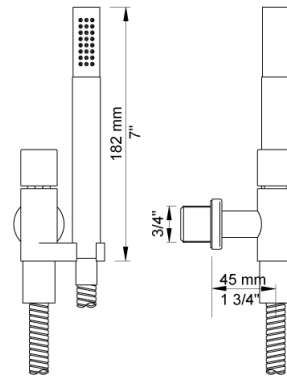

Date:

Client:

Project:

VOLA product: 5474R

5474R

¾" thermostatic mixer.5474RUP = Thermostatic mixer
 5400NV.5474RAP = Handle NR51, handle NR52, handle NR64G, hand shower and hand shower holder with non-return valve 070R, hose 1500 mm, four-hole plate 60 x 309 mm 5004B.

Flow

	Bar:	1.0	2.0	3.0	4.0	5.0
5400NV	(l/min)	18.5	26.1	32.0	37.0	41.3
070R ¹⁾	(l/min)	5.2	7.4	9.0	9.0	9.0

¹⁾ USA: Flow restricted to 1.8 gpm (7.0 l/min)

Available in colors

- Color 02, Grey
- Color 04, Light blue
- Color 05, Orange
- Color 06, Light green
- Color 08, Yellow
- Color 09, Dark grey
- Color 12, Mocca
- Color 14, Bright red
- Color 15, Dark blue
- Color 16, Polished chrome
- Color 17, Gloss black
- Color 18, White
- Color 19, Natural brass
- Color 20, Brushed chrome
- Color 21, Carmine red
- Color 25, Pink
- Color 27, Matt black
- Color 40, Brushed stainless steel

Date:

Client:

Project:

070R
Hand shower, hand shower with holder to the right and hose with non-return valve.

5004B
Four-hole plate (for 5400, 5400N and 5400NV). 60 x 309 mm. Holes Ø39, Ø39, Ø39 and Ø33 mm.

NR64G
Diverter handle for 5400/5600. With peg in the same colour as handle (Standard).