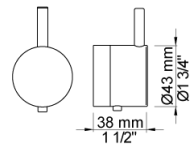

Date:

Client:

Project:

VOLA product: 5474R

5474R

¾" thermostatic mixer.5474RUP = Thermostatic mixer
 5400NV.5474RAP = Handle NR51, handle NR52, handle NR64G, hand shower and hand shower holder with non-return valve 070R, hose 1500 mm, four-hole plate 60 x 309 mm 5004B.

Date:

Client:

Project:

070R
Hand shower, hand shower with holder to the right and hose with non-return valve.

5004B
Four-hole plate (for 5400, 5400N and 5400NV). 60 x 309 mm. Holes Ø39, Ø39, Ø39 and Ø33 mm.

5400NV
Thermostatic mixer with diverter and one fixed outlet socket. 3/4" connection to copper, steel, iron or pex pipe work.

Date:

Client:

Project:

NR51
On/off handle for 5000 and 6000.

NR52
Thermostatic handle for serie 5000.

NR64G
Diverter handle for 5400/5600. With peg in the same colour as handle (Standard).