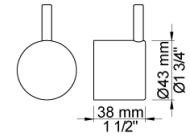

Flow

	Bar:	1.0	2.0	3.0	4.0	5.0
5400NV	(l/min)	18.5	26.1	32.0	37.0	41.3
070R ¹⁾	(l/min)	5.2	7.4	9.0	9.0	9.0

¹⁾ USA: Flow restricted to 1.8 gpm (7.0 l/min)

Available in colors

- Color 02, Grey
- Color 04, Light blue
- Color 05, Orange
- Color 06, Light green
- Color 08, Yellow
- Color 09, Dark grey
- Color 12, Mocca
- Color 14, Bright red
- Color 15, Dark blue
- Color 16, Polished chrome
- Color 17, Gloss black
- Color 18, White
- Color 19, Natural brass
- Color 20, Brushed chrome
- Color 21, Carmine red
- Color 25, Pink
- Color 27, Matt black
- Color 40, Brushed stainless steel

Date:

Client:

Project:

070R
Hand shower, hand shower with holder to the right and hose with non-return valve.

5004B
Four-hole plate (for 5400, 5400N and 5400NV). 60 x 309 mm. Holes Ø39, Ø39, Ø39 and Ø33 mm.

5400NV
Thermostatic mixer with diverter and one fixed outlet socket. 3/4" connection to copper, steel, iron or pex pipe work.

Date:

Client:

Project:

NR51
On/off handle for 5000 and 6000.

NR52
Thermostatic handle for serie 5000.

NR64G
Diverter handle for 5400/5600. With peg in the same colour as handle (Standard).