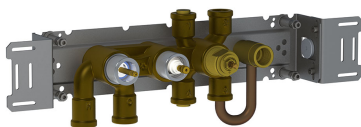

Date:

Client:

Project:

VOLA product: 5474R

5474R

¾" thermostatic mixer.5474RUP = Thermostatic mixer
 5400NV.5474RAP = Handle NR51, handle NR52, handle NR64G, hand shower and hand shower holder with non-return valve 070R, hose 1500 mm, four-hole plate 60 x 309 mm 5004B.

Date:

Client:

Project:

070R
Hand shower, hand shower with holder to the right and hose with non-return valve.

5004B
Four-hole plate (for 5400, 5400N and 5400NV). 60 x 309 mm. Holes Ø39, Ø39, Ø39 and Ø33 mm.

5400NV
Thermostatic mixer with diverter and one fixed outlet socket. 3/4" connection to copper, steel, iron or pex pipe work.

Date:

Client:

Project:

NR51
On/off handle for 5000 and 6000.

NR52
Thermostatic handle for serie 5000.

NR64G
Diverter handle for 5400/5600. With peg in the same colour as handle (Standard).