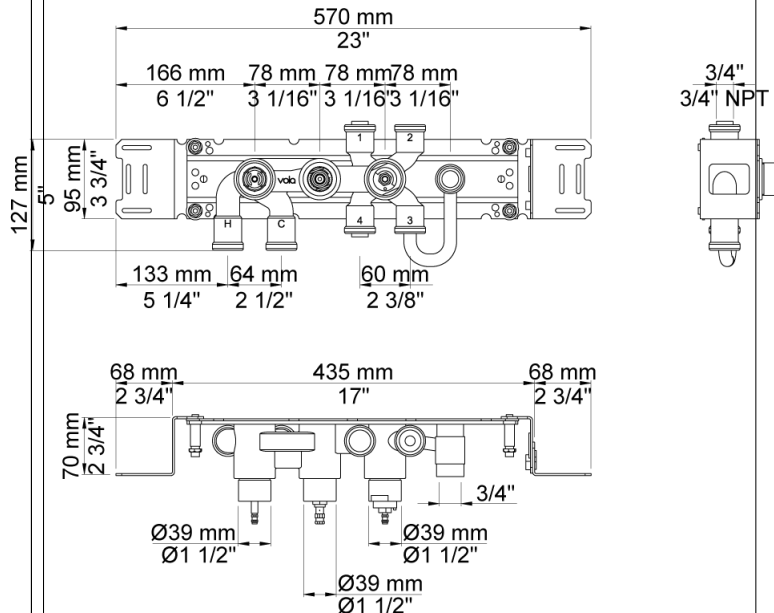

Date:

Client:

Project:

VOLA product: 5474R

5474R

¾" thermostatic mixer.5474RUP = Thermostatic mixer
 5400NV.5474RAP = Handle NR51, handle NR52, handle NR64G, hand shower and hand shower holder with non-return valve 070R, hose 1500 mm, four-hole plate 60 x 309 mm 5004B.

Flow

	Bar:	1.0	2.0	3.0	4.0	5.0
5400NV	(l/min)	18.5	26.1	32.0	37.0	41.3
070R ¹⁾	(l/min)	5.2	7.4	9.0	9.0	9.0

¹⁾ USA: Flow restricted to 1.8 gpm (7.0 l/min)

Available in colors

- Color 02, Grey
- Color 04, Light blue
- Color 05, Orange
- Color 06, Light green
- Color 08, Yellow
- Color 09, Dark grey
- Color 12, Mocca
- Color 14, Bright red
- Color 15, Dark blue
- Color 16, Polished chrome
- Color 17, Gloss black
- Color 18, White
- Color 19, Natural brass
- Color 20, Brushed chrome
- Color 21, Carmine red
- Color 25, Pink
- Color 27, Matt black
- Color 40, Brushed stainless steel

Date:

Client:

Project:

070R
Hand shower, hand shower with holder to the right and hose with non-return valve.

5004B
Four-hole plate (for 5400, 5400N and 5400NV). 60 x 309 mm. Holes Ø39, Ø39, Ø39 and Ø33 mm.

5400NV
Thermostatic mixer with diverter and one fixed outlet socket. 3/4" connection to copper, steel, iron or pex pipe work.

Date:

Client:

Project:

NR51
On/off handle for 5000 and 6000.

NR52
Thermostatic handle for serie 5000.