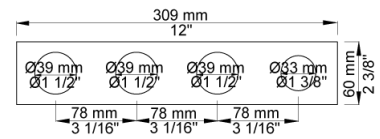

Flow

	Bar:	1.0	2.0	3.0	4.0	5.0
5400NV	(l/min)	18.5	26.1	32.0	37.0	41.3
070R ¹⁾	(l/min)	5.2	7.4	9.0	9.0	9.0

¹⁾ USA: Flow restricted to 1.8 gpm (7.0 l/min)

Available in colors

- Color 02, Grey
- Color 04, Light blue
- Color 05, Orange
- Color 06, Light green
- Color 08, Yellow
- Color 09, Dark grey
- Color 12, Mocca
- Color 14, Bright red
- Color 15, Dark blue
- Color 16, Polished chrome
- Color 17, Gloss black
- Color 18, White
- Color 19, Natural brass
- Color 20, Brushed chrome
- Color 21, Carmine red
- Color 25, Pink
- Color 27, Matt black
- Color 40, Brushed stainless steel

Date:

Client:

Project:

070R
Hand shower, hand shower with holder to the right and hose with non-return valve.

5004B
Four-hole plate (for 5400, 5400N and 5400NV). 60 x 309 mm. Holes Ø39, Ø39, Ø39 and Ø33 mm.