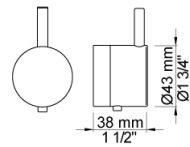

Date:

Client:

Project:

VOLA product: 5471R-051A

**5471R-051A**

¾" thermostatic mixer.5471R-051AUP = Thermostatic mixer 5400NV, 200M.5471R-051AAP = Handle NR51, handle NR52, handle NR64G, hand shower and hand shower holder with non-return valve 070R, hose 1500 mm, ceiling mounted head shower 050A, 3 pcs. 60 mm circular flanges 2001, 2 pcs. 001.

Date:

Client:

Project:

**001**  
60 mm circular flange. Hole Ø33 mm.

**050A**  
Head shower, ceiling mounted. 60 mm cover flange included.

**070R**  
Hand shower, hand shower with holder to the right and hose with non-return valve.

Date:

Client:

Project:

**2001**  
60 mm circular flange. Hole Ø39 mm.

**200M**  
Separate outlet socket. 1/2" connection to copper, steel, iron or pex pipe work.

**5400NV**  
Thermostatic mixer with diverter and one fixed outlet socket. 3/4" connection to copper, steel, iron or pex pipe work.

Date:

Client:

Project:

**NR51**  
On/off handle for 5000 and 6000.

**NR52**  
Thermostatic handle for serie 5000.

**NR64G**  
Diverter handle for 5400/5600. With peg in the same colour as handle (Standard).