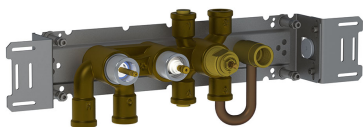

Date:

Client:

Project:

VOLA product: 5471R-051A

**5471R-051A**

¾" thermostatic mixer.5471R-051AUP = Thermostatic mixer 5400NV, 200M.5471R-051AAP = Handle NR51, handle NR52, handle NR64G, hand shower and hand shower holder with non-return valve 070R, hose 1500 mm, ceiling mounted head shower 050A, 3 pcs. 60 mm circular flanges 2001, 2 pcs. 001.

Date:

Client:

Project:

**001**  
60 mm circular flange. Hole Ø33 mm.

**050A**  
Head shower, ceiling mounted. 60 mm cover flange included.

**070R**  
Hand shower, hand shower with holder to the right and hose with non-return valve.

Date:

Client:

Project:

**2001**  
60 mm circular flange. Hole Ø39 mm.

**200M**  
Separate outlet socket. 1/2" connection to copper, steel, iron or pex pipe work.

**5400NV**  
Thermostatic mixer with diverter and one fixed outlet socket. 3/4" connection to copper, steel, iron or pex pipe work.

Date:

Client:

Project:

**NR51**  
On/off handle for 5000 and 6000.

**NR52**  
Thermostatic handle for serie 5000.

**NR64G**  
Diverter handle for 5400/5600. With peg in the same colour as handle (Standard).