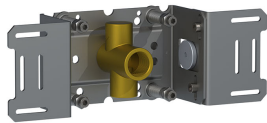

Date:

Client:

Project:

VOLA product: 5471R-051A

**5471R-051A**

¾" thermostatic mixer.5471R-051AUP = Thermostatic mixer 5400NV, 200M.5471R-051AAP = Handle NR51, handle NR52, handle NR64G, hand shower and hand shower holder with non-return valve 070R, hose 1500 mm, ceiling mounted head shower 050A, 3 pcs. 60 mm circular flanges 2001, 2 pcs. 001.

Date:

Client:

Project:

**001**  
60 mm circular flange. Hole Ø33 mm.

**050A**  
Head shower, ceiling mounted. 60 mm cover flange included.

**070R**  
Hand shower, hand shower with holder to the right and hose with non-return valve.

Date:

Client:

Project:

**2001**  
60 mm circular flange. Hole Ø39 mm.

**200M**  
Separate outlet socket. 1/2" connection to copper, steel, iron or pex pipe work.

**5400NV**  
Thermostatic mixer with diverter and one fixed outlet socket. 3/4" connection to copper, steel, iron or pex pipe work.