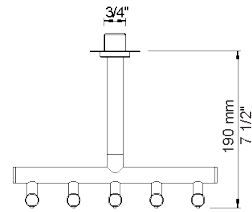

Date:

Client:

Project:

VOLA product: 5471R-051A

**5471R-051A**

¾" thermostatic mixer.5471R-051AUP = Thermostatic mixer 5400NV, 200M.5471R-051AAP = Handle NR51, handle NR52, handle NR64G, hand shower and hand shower holder with non-return valve 070R, hose 1500 mm, ceiling mounted head shower 050A, 3 pcs. 60 mm circular flanges 2001, 2 pcs. 001.

Date:

Client:

Project:

**001**  
60 mm circular flange. Hole Ø33 mm.

**050A**  
Head shower, ceiling mounted. 60 mm cover flange included.

**070R**  
Hand shower, hand shower with holder to the right and hose with non-return valve.

Date:

Client:

Project:

**2001**  
60 mm circular flange. Hole Ø39 mm.

**200M**  
Separate outlet socket. 1/2" connection to copper, steel, iron or pex pipe work.

**5400NV**  
Thermostatic mixer with diverter and one fixed outlet socket. 3/4" connection to copper, steel, iron or pex pipe work.