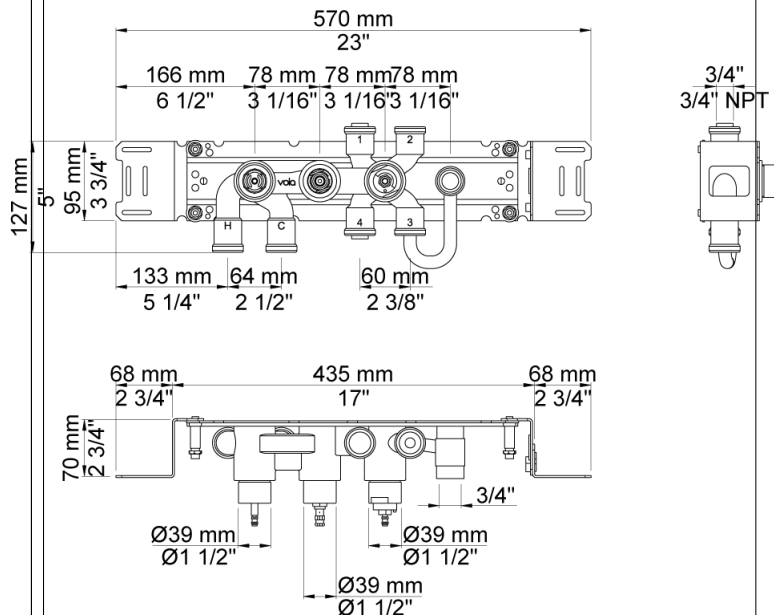

Date:

Client:

Project:

VOLA product: 5471R-051A

**5471R-051A**

¾" thermostatic mixer.5471R-051AUP = Thermostatic mixer 5400NV, 200M.5471R-051AAP = Handle NR51, handle NR52, handle NR64G, hand shower and hand shower holder with non-return valve 070R, hose 1500 mm, ceiling mounted head shower 050A, 3 pcs. 60 mm circular flanges 2001, 2 pcs. 001.

**Flow**

	<b>Bar:</b>	<b>1.0</b>	<b>2.0</b>	<b>3.0</b>	<b>4.0</b>	<b>5.0</b>
070R <sup>1)</sup>	(l/min)	5.2	7.4	9.0	9.0	9.0
050A <sup>2)</sup>	(l/min)	13.3	18.8	23.0	26.6	29.7

<sup>1)</sup> USA: Flow restricted to 1.8 gpm (7.0 l/min)

Date:

Client:

Project:

**001**  
60 mm circular flange. Hole Ø33 mm.

**050A**  
Head shower, ceiling mounted. 60 mm cover flange included.

**070R**  
Hand shower, hand shower with holder to the right and hose with non-return valve.

Date:

Client:

Project:

**2001**  
60 mm circular flange. Hole Ø39 mm.

**200M**  
Separate outlet socket. 1/2" connection to copper, steel, iron or pex pipe work.

**5400NV**  
Thermostatic mixer with diverter and one fixed outlet socket. 3/4" connection to copper, steel, iron or pex pipe work.