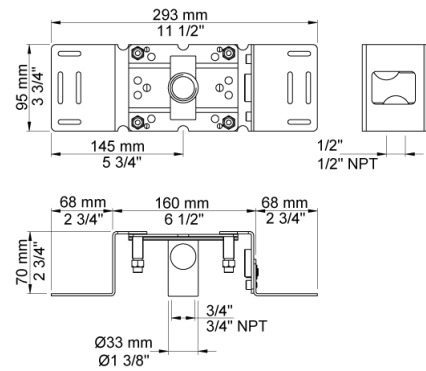

Date:

Client:

Project:

**001**  
60 mm circular flange. Hole Ø33 mm.

**050A**  
Head shower, ceiling mounted. 60 mm cover flange included.

**070R**  
Hand shower, hand shower with holder to the right and hose with non-return valve.

Date:

Client:

Project:

**2001**  
60 mm circular flange. Hole Ø39 mm.

**200M**  
Separate outlet socket. 1/2" connection to copper, steel, iron or pex pipe work.

**5400NV**  
Thermostatic mixer with diverter and one fixed outlet socket. 3/4" connection to copper, steel, iron or pex pipe work.