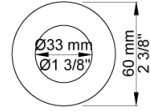

**Flow**

	<b>Bar:</b>	<b>1.0</b>	<b>2.0</b>	<b>3.0</b>	<b>4.0</b>	<b>5.0</b>
070R <sup>1)</sup>	(l/min)	5.2	7.4	9.0	9.0	9.0
050A <sup>2)</sup>	(l/min)	13.3	18.8	23.0	26.6	29.7

<sup>1)</sup> USA: Flow restricted to 1.8 gpm (7.0 l/min)

<sup>2)</sup> USA: Flow restricted to 1.8 gpm (7.0 l/min)

**Available in colors**

- Color 02, Grey
- Color 04, Light blue
- Color 05, Orange
- Color 06, Light green
- Color 08, Yellow
- Color 09, Dark grey
- Color 12, Mocca
- Color 14, Bright red
- Color 15, Dark blue
- Color 16, Polished chrome
- Color 17, Gloss black
- Color 18, White
- Color 19, Natural brass
- Color 20, Brushed chrome
- Color 21, Carmine red
- Color 25, Pink
- Color 27, Matt black
- Color 40, Brushed stainless steel

Date:

Client:

Project:

**001**  
60 mm circular flange. Hole Ø33 mm.

**050A**  
Head shower, ceiling mounted. 60 mm cover flange included.

**070R**  
Hand shower, hand shower with holder to the right and hose with non-return valve.

Date:

Client:

Project:

**2001**  
60 mm circular flange. Hole Ø39 mm.

**200M**  
Separate outlet socket. 1/2" connection to copper, steel, iron or pex pipe work.

**5400NV**  
Thermostatic mixer with diverter and one fixed outlet socket. 3/4" connection to copper, steel, iron or pex pipe work.