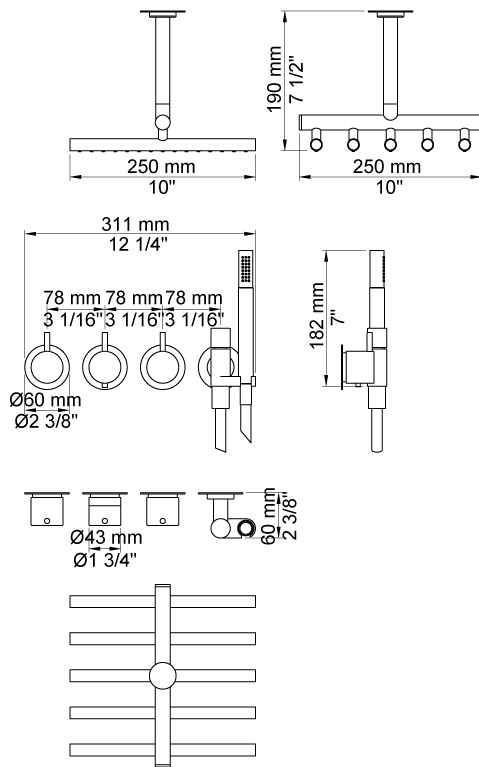

Available in colors

- Color 02, Grey
- Color 04, Light blue
- Color 05, Orange
- Color 06, Light green
- Color 08, Yellow
- Color 09, Dark grey
- Color 12, Mocca
- Color 14, Bright red
- Color 15, Dark blue
- Color 16, Polished chrome
- Color 17, Gloss black
- Color 18, White
- Color 19, Natural brass
- Color 20, Brushed chrome
- Color 21, Carmine red
- Color 25, Pink
- Color 27, Matt black
- Color 40, Brushed stainless steel