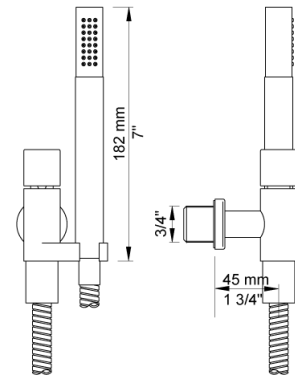

Date:

Client:

Project:

VOLA product: 5471R-051A

**5471R-051A**

¾" thermostatic mixer.5471R-051AUP = Thermostatic mixer 5400NV, 200M.5471R-051AAP = Handle NR51, handle NR52, handle NR64G, hand shower and hand shower holder with non-return valve 070R, hose 1500 mm, ceiling mounted head shower 050A, 3 pcs. 60 mm circular flanges 2001, 2 pcs. 001.

Date:

Client:

Project:

**001**  
60 mm circular flange. Hole Ø33 mm.

**050A**  
Head shower, ceiling mounted. 60 mm cover flange included.

**070R**  
Hand shower, hand shower with holder to the right and hose with non-return valve.

Date:

Client:

Project:

**2001**  
60 mm circular flange. Hole Ø39 mm.

**200M**  
Separate outlet socket. 1/2" connection to copper, steel, iron or pex pipe work.

**5400NV**  
Thermostatic mixer with diverter and one fixed outlet socket. 3/4" connection to copper, steel, iron or pex pipe work.

Date:

Client:

Project:

**NR51**  
On/off handle for 5000 and 6000.

**NR52**  
Thermostatic handle for serie 5000.

**NR64G**  
Diverter handle for 5400/5600. With peg in the same colour as handle (Standard).