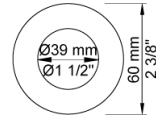

**Flow**

	<b>Bar:</b>	<b>1.0</b>	<b>2.0</b>	<b>3.0</b>	<b>4.0</b>	<b>5.0</b>
070R <sup>1)</sup>	(l/min)	5.2	7.4	9.0	9.0	9.0
050A <sup>2)</sup>	(l/min)	13.3	18.8	23.0	26.6	29.7

<sup>1)</sup> USA: Flow restricted to 1.8 gpm (7.0 l/min)

<sup>2)</sup> USA: Flow restricted to 1.8 gpm (7.0 l/min)

**Available in colors**

- Color 02, Grey
- Color 04, Light blue
- Color 05, Orange
- Color 06, Light green
- Color 08, Yellow
- Color 09, Dark grey
- Color 12, Mocca
- Color 14, Bright red
- Color 15, Dark blue
- Color 16, Polished chrome
- Color 17, Gloss black
- Color 18, White
- Color 19, Natural brass
- Color 20, Brushed chrome
- Color 21, Carmine red
- Color 25, Pink
- Color 27, Matt black
- Color 40, Brushed stainless steel

Date:

Client:

Project:

**001**  
60 mm circular flange. Hole Ø33 mm.

**050A**  
Head shower, ceiling mounted. 60 mm cover flange included.

**070R**  
Hand shower, hand shower with holder to the right and hose with non-return valve.

Date:

Client:

Project:

**2001**  
60 mm circular flange. Hole Ø39 mm.

**200M**  
Separate outlet socket. 1/2" connection to copper, steel, iron or pex pipe work.

**5400NV**  
Thermostatic mixer with diverter and one fixed outlet socket. 3/4" connection to copper, steel, iron or pex pipe work.