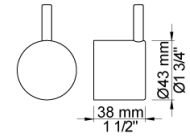

NR52
Thermostatic handle for serie 5000.