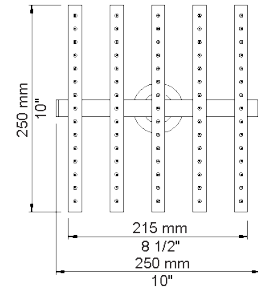

Date:

Client:

Project:

VOLA product: 5471R-051A

**5471R-051A**

¾" thermostatic mixer.5471R-051AUP = Thermostatic mixer 5400NV, 200M.5471R-051AAP = Handle NR51, handle NR52, handle NR64G, hand shower and hand shower holder with non-return valve 070R, hose 1500 mm, ceiling mounted head shower 050A, 3 pcs. 60 mm circular flanges 2001, 2 pcs. 001.

**Flow**

	<b>Bar:</b>	<b>1.0</b>	<b>2.0</b>	<b>3.0</b>	<b>4.0</b>	<b>5.0</b>
070R <sup>1)</sup>	(l/min)	5.2	7.4	9.0	9.0	9.0
050A <sup>2)</sup>	(l/min)	13.3	18.8	23.0	26.6	29.7

<sup>1)</sup> USA: Flow restricted to 1.8 gpm (7.0 l/min)

Date:

Client:

Project:

**001**  
60 mm circular flange. Hole Ø33 mm.

**050A**  
Head shower, ceiling mounted. 60 mm cover flange included.

**070R**  
Hand shower, hand shower with holder to the right and hose with non-return valve.

Date:

Client:

Project:

**2001**  
60 mm circular flange. Hole Ø39 mm.

**200M**  
Separate outlet socket. 1/2" connection to copper, steel, iron or pex pipe work.

**5400NV**  
Thermostatic mixer with diverter and one fixed outlet socket. 3/4" connection to copper, steel, iron or pex pipe work.