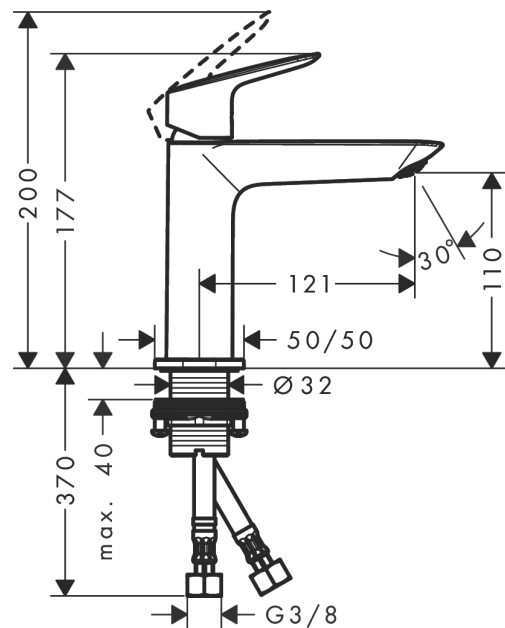

Logis

Single lever basin mixer 110 Fine with push-open waste set

Surfaces: **Chrome** Article Number: **71252000**

Description

product features

- consists of: single lever basin mixer, waste set
- ComfortZone 110
- projection 121 mm
- spray type: normal spray
- maximum flow rate at 3 bar: 5 l/min
- ceramic cartridge
- temperature limitation adjustable
- suitable for continuous flow water heaters
- push-open waste set G 1¼
- material waste set: synthetic
- connection type: G ¾ connections
- connection dimension: DN15

Technology

Product image

Scale drawing

Flowchart