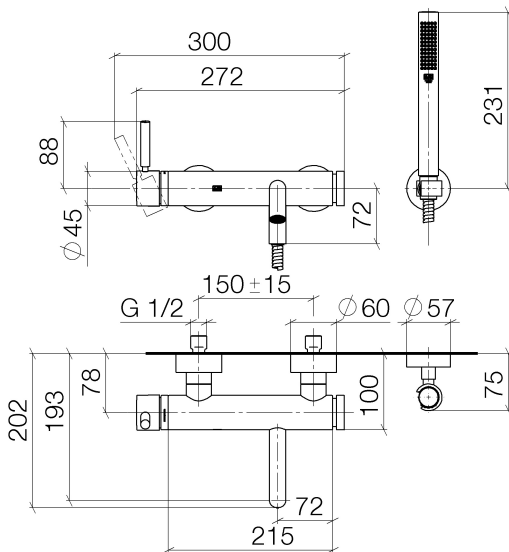

Bath - Meta

Single-lever bath mixer for wall mounting with hand shower set - polished chrome

Article number: 33 233 660-00

- 202 mm projection
- 1/2" connection
- spout: circular, air-enriched flow
- automatic bath/shower diverter
- shower holder rosette Ø 57mm
- max. flow for complete hand shower set 6.8 l/min
- metal shower hose 1250mm with integrated anti-twist protection
- complete hand shower set with anti-scale system
- complete hand shower set: normal flow
- slide-on rosettes Ø 60 mm
- gauge 150 mm - 15 mm
- max. flow 14 l/min at 3 bar flow pressure
- Intrinsic protection against back flow.

polished chrome

Dimensional drawing

All details in mm / inch = mm x 0.0394

Bath - Meta

Single-lever bath mixer for wall mounting with hand shower set - polished chrome

Article number: 33 233 660-00

Flow rate chart