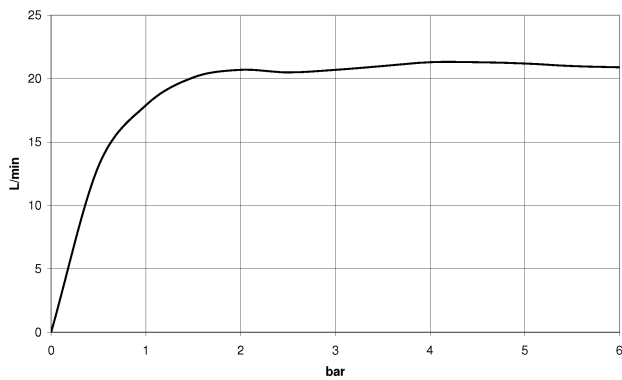

Bath - Meta

Single-lever bath mixer for wall mounting with hand shower set - polished chrome

Article number: 33 233 660-00

- 202 mm projection
- 1/2" connection
- spout: circular, air-enriched flow
- automatic bath/shower diverter
- shower holder rosette Ø 57mm
- max. flow for complete hand shower set 6.8 l/min
- metal shower hose 1250mm with integrated anti-twist protection
- complete hand shower set with anti-scale system
- complete hand shower set: normal flow
- slide-on rosettes Ø 60 mm
- gauge 150 mm - 15 mm
- max. flow 14 l/min at 3 bar flow pressure
- Intrinsic protection against back flow.

polished chrome

Dimensional drawing

All details in mm / inch = mm x 0.0394

Bath - Meta

Single-lever bath mixer for wall mounting with hand shower set - polished chrome

Article number: 33 233 660-00

Flow rate chart