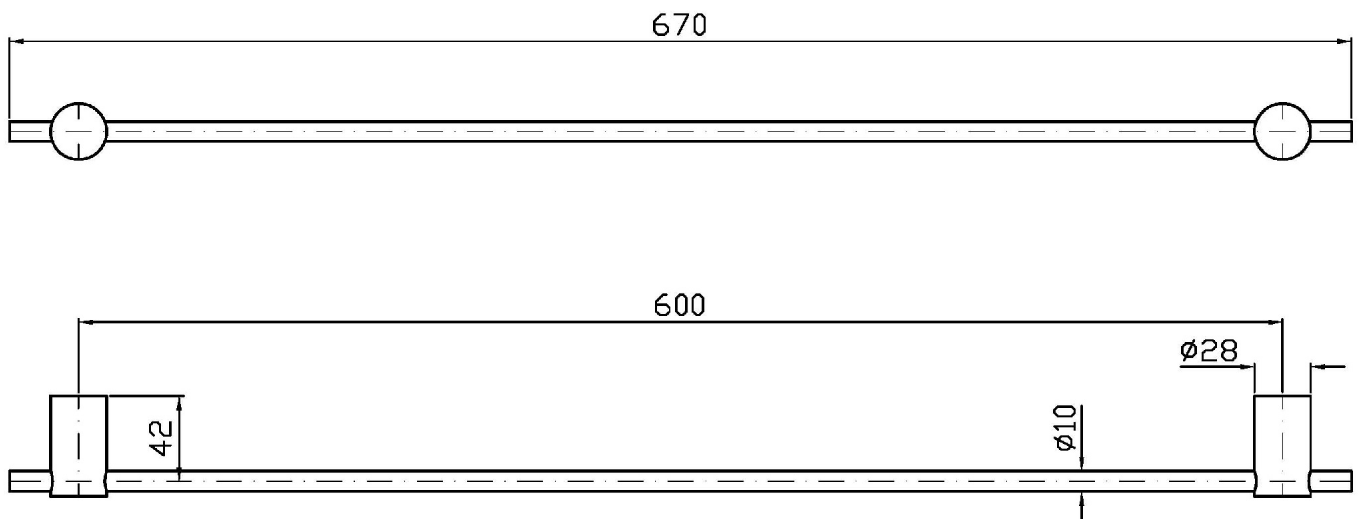

## HELM

ZAD822.X

Porta salviette. / Towel holder.

Porta salviette in acciaio inox. Lunghezza 60 cm.

Stainless steel towel holder length 60 cm.

## HELM

**ZAD822.X****Pesi e Misure / Weights and Sizes**

Peso ( Kg ) Weight ( lb )	1,31 ( Kg )	2,89 ( lb )
Volume test ( dc3 ) - ( in3 )	3,61 ( dc3 )	220,30 ( in3 )
h ( mm ) - ( in )	55,00 ( mm )	2,17 ( in )
L1 ( mm ) - ( in )	100,00 ( mm )	3,94 ( in )
L2 ( mm ) - ( in )	655,00 ( mm )	25,79 ( in )