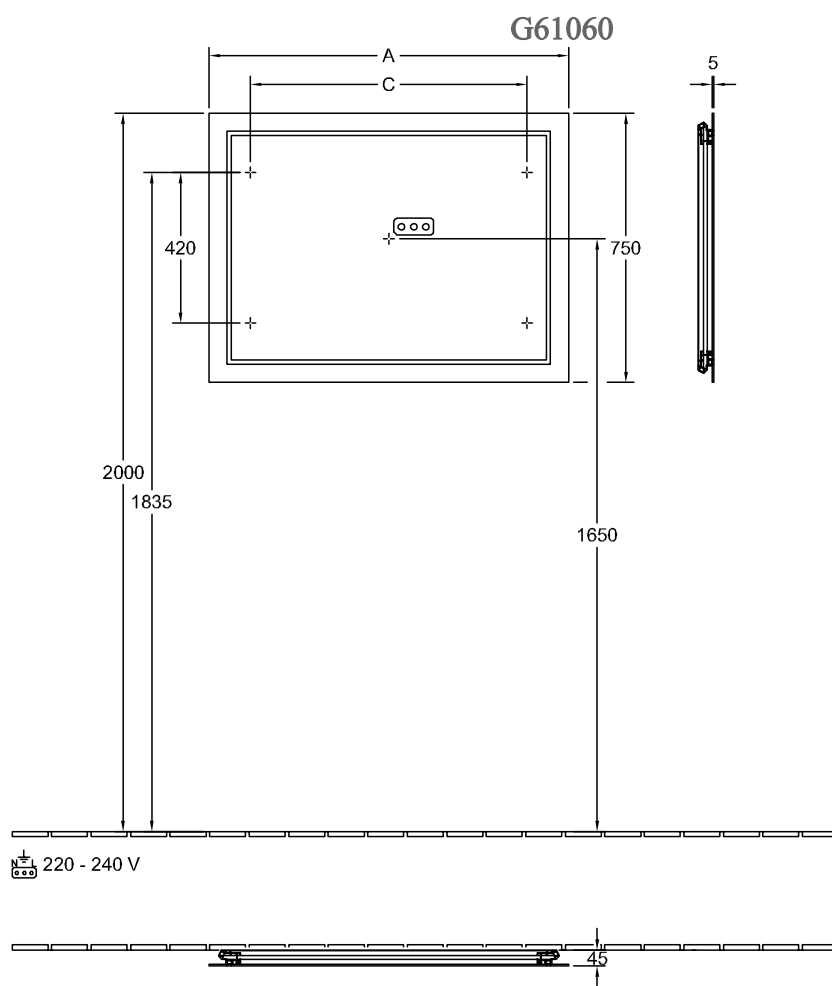

MIRROR FINION

PRODUCT INFORMATION

1. POSITION

| | |
|---------------------|---|
| Model | G61060 |
| Collection | Finion |
| PROJECTS | PREMIUM |
| Width | 600 mm |
| Height | 750 mm |
| Depth | 45 mm |
| Weight | 9 kg |
| Description | mirror glass fastening set included LED lighting IP 44 Equipped with: Sound system with Bluetooth® wireless transmission, with wall lighting, mirror heating The G999 02 00 remote is required to control the lighting and mirror heating features. It is not included in the scope of delivery. Only one control unit is required per bathroom. The wireless transmitter G999 03 00 is required to switch the mirror heating on and off automatically. 1x LED / 17,7 W, 1x LED / 35,4 W 2700 K (neutral white) to 6480 K (daylight white) |
| Specification texts | Finion; Mirror; mirror glass; Size: 600 x 750 x 45 mm; Rectangle; fastening set included; LED lighting; IP 44; Equipped with: Sound system with Bluetooth® wireless transmission, with wall lighting, mirror heating; The G999 02 00 remote is required to control the lighting and mirror heating features. It is not included in the scope of delivery. Only one control unit is required per bathroom. The wireless transmitter G999 03 00 is required to switch the mirror heating on and off automatically.; 1x LED / 17,7 W, 1x LED / 35,4 W; 2700 K (neutral white) to 6480 K (daylight white) |

COLOURS

PREVIEW

COLOUR NAME

ARTICLE NUMBER

EAN

G6106000

4051202654214

TECHNICAL DRAWINGS

| | A | C |
|------------|------|------|
| F600 60 00 | 600 | 370 |
| G600 60 00 | 600 | 370 |
| G610 60 00 | 600 | 370 |
| F600 80 00 | 800 | 570 |
| G600 80 00 | 800 | 570 |
| G610 80 00 | 800 | 570 |
| F600 10 00 | 1000 | 770 |
| G600 10 00 | 1000 | 770 |
| G610 10 00 | 1000 | 770 |
| F600 12 00 | 1200 | 970 |
| G600 12 00 | 1200 | 970 |
| G610 12 00 | 1200 | 970 |
| F600 16 00 | 1600 | 1370 |
| G600 16 00 | 1600 | 1370 |
| G610 16 00 | 1600 | 1370 |