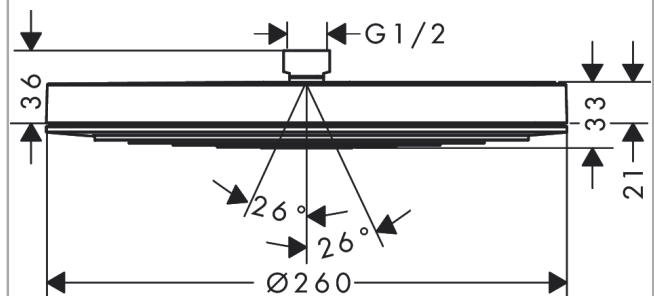

Pulsify

Overhead shower 260 1jet EcoSmart

Surfaces: **Chrome** Article Number: **24141000**

Description

product features

- shower head size: 260 mm
- spray type: PowderRain
- Fast Drain to reduce the dripping time
- ball-joint: overhead shower angle adjustable
- material spray disc: plastic
- spray disc surface: graphite
- maximum flow rate at 3 bar: 7,5 l/min
- flow rate PowderRain spray (at 3 bar): 7,5 l/min
- minimum flow pressure: 1,2 bar
- installation: ceiling or wall
- connection thread G ½
- connection dimension: DN15

Technology

Design awards

reddot winner 2021

Product image

Scale drawing

Flowchart