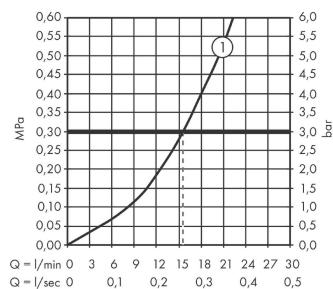

Vernis Shape

Single lever shower mixer for exposed installation

Surfaces: **Chrome** Article Number: **71650000**

Description

product features

- 1 function
- connection type: s-shaped connections
- flow rate of hand shower at 3 bar: 15,7 l/min
- ceramic cartridge
- min. operating pressure: 1 bar
- max. operating pressure: 10 bar
- temperature limitation adjustable
- non-return valve
- with silencer
- suitable for continuous flow water heaters
- hose connection DN15
- connection dimension: DN15

Product image

Scale drawing

Flowchart

Shower outlet with 1B-resistance