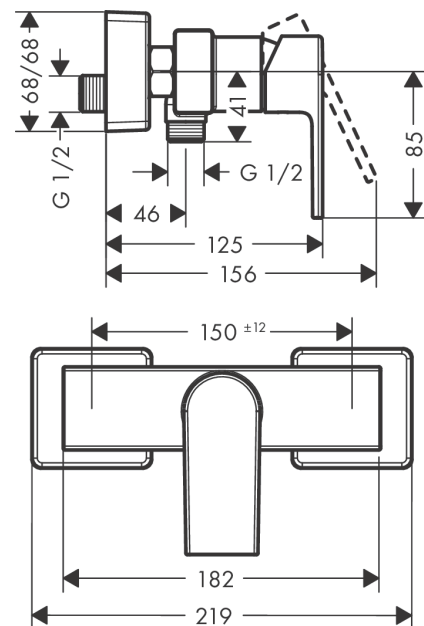

Vernis Shape

Single lever shower mixer for exposed installation

Surfaces: **Chrome** Article Number: **71650000**

Description

product features

- 1 function
- connection type: s-shaped connections
- flow rate of hand shower at 3 bar: 15,7 l/min
- ceramic cartridge
- min. operating pressure: 1 bar
- max. operating pressure: 10 bar
- temperature limitation adjustable
- non-return valve
- with silencer
- suitable for continuous flow water heaters
- hose connection DN15
- connection dimension: DN15

Product image

Scale drawing

Flowchart

Shower outlet with 1B-resistance