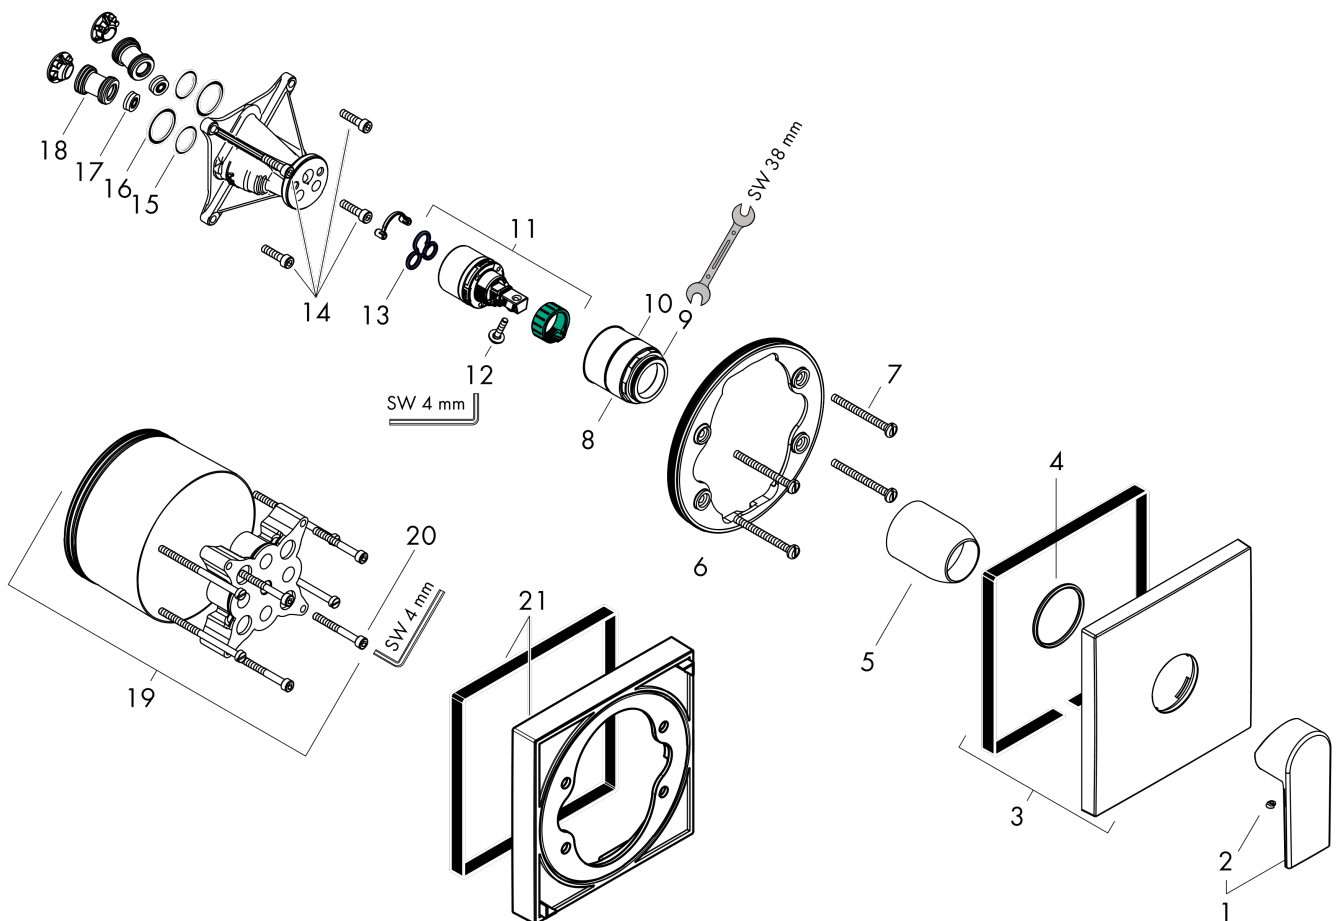

**Vernis Shape**

**Single lever shower mixer for concealed installation for iBox universal**

Surfaces: **Matt Black** Article Number: **71668670**

**Description**

**product features**

- 1 function
- connection type: basic set
- maximum flow rate at 3 bar: 29,3 l/min
- ceramic cartridge
- min. operating pressure: 1 bar
- max. operating pressure: 10 bar
- temperature limitation adjustable

**Product image**

**Scale drawing**

**Flowchart**

**Vernis Shape**

**Single lever shower mixer for concealed installation for iBox universal**

Surfaces: **Matt Black** Article Number: **71668670**

**Exploded Drawing**

Year of production: >06/21

**Vernis Shape****Single lever shower mixer for concealed installation for iBox universal**Surfaces: **Matt Black** Article Number: **71668670****Spare part list**

Year of production: &gt;06/21

Pos.	Description	Article Number	Price	PU
1	handle	93719670	-	-
2	screw cover	96338000	-	1
3	escutcheon	94299670	-	1
4	O-ring 43x3	98418000	-	1
5	sleeve	98790670	-	1
6	holder for escutcheon	98793000	-	1
7	set of fixing screws	96454000	-	1
8	nut	98796000	-	1
9	O-ring 30x1,5	98433000	-	1
10	O-ring 39x1,5	98400000	-	1
11	cartridge, assy	92730000	-	1
12	locking screw for handle	95140000	-	1
13	seal	95008000	-	1
14	set of screws	96525000	-	1
15	O-ring 16x2	98133000	-	1
16	O-Ring 22x2	98185000	-	1
17	flow limiter (22 l/min)	95884000	-	1
18	noise reduction	96429000	-	1
19	extension 25 mm	13595000	-	1
20	set of fixing screws	97747000	-	1
21	extension 22 mm	13593670	-	1
a	concealed item	01800180	-	1