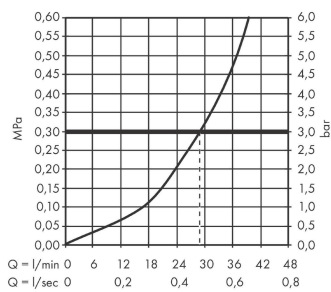

Vernis Shape

Single lever shower mixer for concealed installation for iBox universal

Surfaces: **Matt Black** Article Number: **71668670**

Description

product features

- 1 function
- connection type: basic set
- maximum flow rate at 3 bar: 29,3 l/min
- ceramic cartridge
- min. operating pressure: 1 bar
- max. operating pressure: 10 bar
- temperature limitation adjustable

Product image

Scale drawing

Flowchart