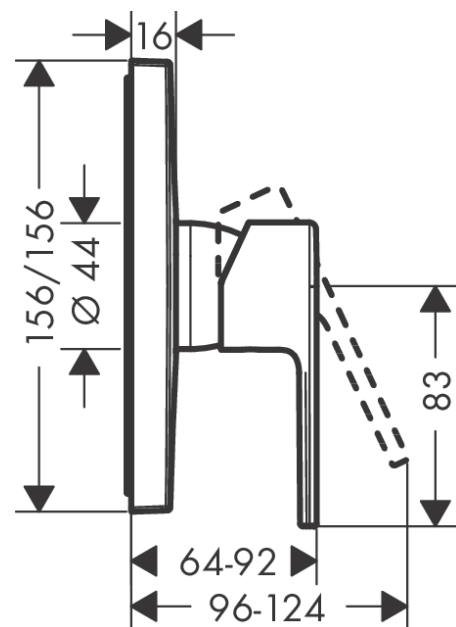

**Vernis Shape**

**Single lever shower mixer for concealed installation for iBox universal**

Surfaces: **Matt Black** Article Number: **71668670**

**Description**

**product features**

- 1 function
- connection type: basic set
- maximum flow rate at 3 bar: 29,3 l/min
- ceramic cartridge
- min. operating pressure: 1 bar
- max. operating pressure: 10 bar
- temperature limitation adjustable

**Product image**

**Scale drawing**

**Flowchart**

**Vernis Shape**

**Single lever shower mixer for concealed installation for iBox universal**

Surfaces: **Matt Black** Article Number: **71668670**

**Exploded Drawing**

Year of production: >06/21

**Vernis Shape****Single lever shower mixer for concealed installation for iBox universal**Surfaces: **Matt Black** Article Number: **71668670****Spare part list**

Year of production: &gt;06/21

Pos.	Description	Article Number	Price	PU
1	handle	93719670	-	-
2	screw cover	96338000	-	1
3	escutcheon	94299670	-	1
4	O-ring 43x3	98418000	-	1
5	sleeve	98790670	-	1
6	holder for escutcheon	98793000	-	1
7	set of fixing screws	96454000	-	1
8	nut	98796000	-	1
9	O-ring 30x1,5	98433000	-	1
10	O-ring 39x1,5	98400000	-	1
11	cartridge, assy	92730000	-	1
12	locking screw for handle	95140000	-	1
13	seal	95008000	-	1
14	set of screws	96525000	-	1
15	O-ring 16x2	98133000	-	1
16	O-Ring 22x2	98185000	-	1
17	flow limiter (22 l/min)	95884000	-	1
18	noise reduction	96429000	-	1
19	extension 25 mm	13595000	-	1
20	set of fixing screws	97747000	-	1
21	extension 22 mm	13593670	-	1
a	concealed item	01800180	-	1